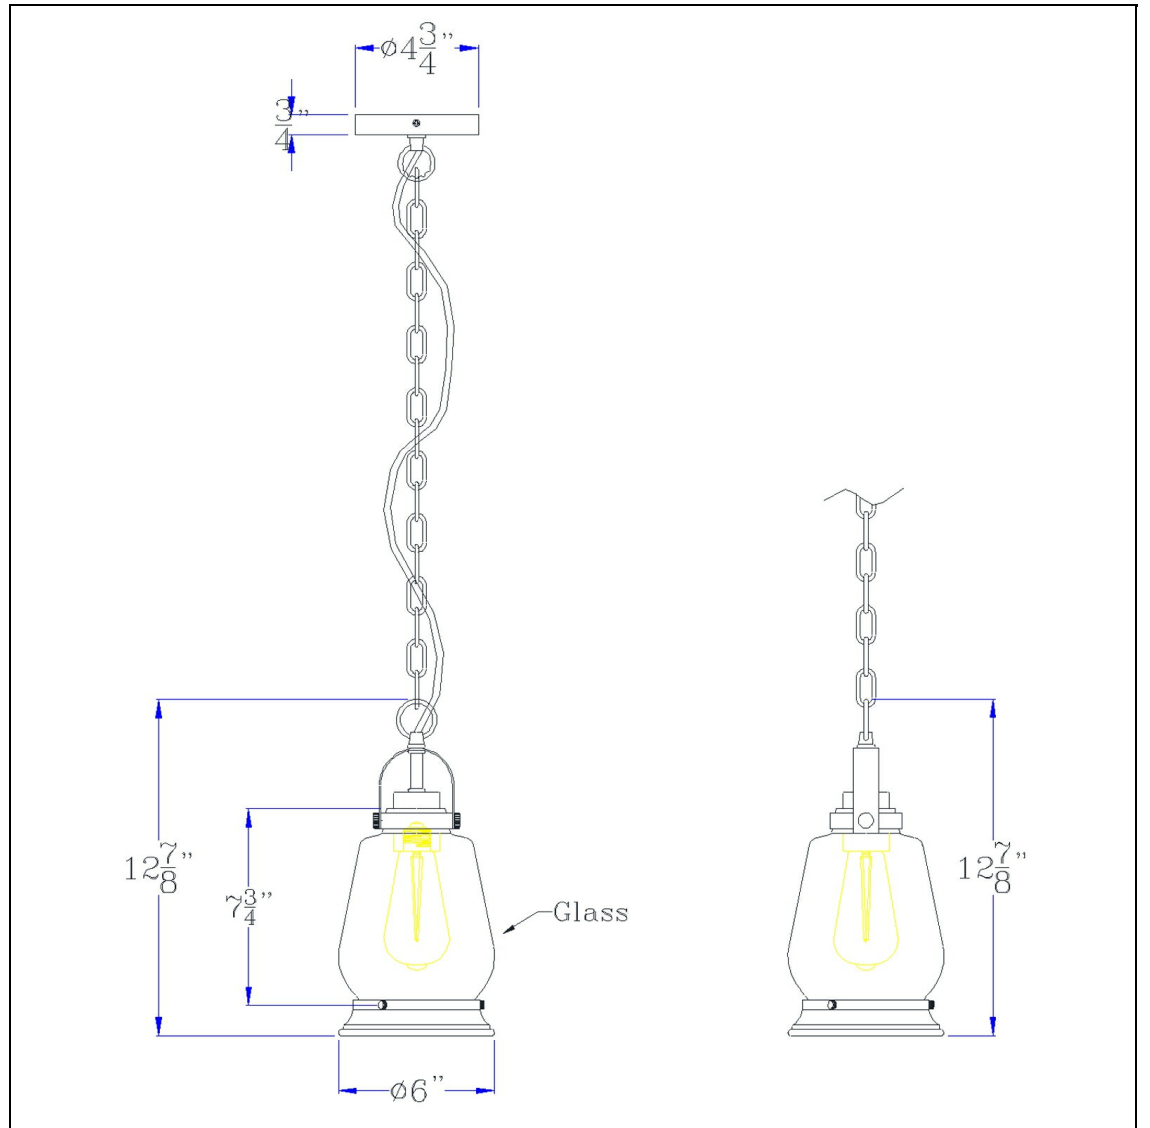

**Product No. FX-3824-1**

**Description**

60W Kavala metal pendant light with glass shade  
Durable Metal Construction  
Clear Glass Shades  
Ships in One Carton  
Hardwired Installation Required  
Canopy Included  
72" Chain  
cUL Listed  
This pendant is the perfect touch to any kitchen, living room or foyer. It features a sturdy black metal frame with roped accents and clear glass shades. It comes with six feet of chain and matching canopy to complete the look.

**Technical Specifications**

<b>UPC</b>	020193067284	<b>Shade Top1</b>	6.00
<b>Wattage</b>	60W	<b>Shade Side</b>	7.25
<b>Lumen</b>	X	<b>Carton 1 Dimensions</b>	9.00 x 8.80 x 18.30
<b>Switch Type</b>	ON/OFF	<b>Carton 2 Dimensions</b>	0.00 x 0.00 x 18.30
<b>Bulb Base</b>	E26	<b>Package Dimensions</b>	L: 18.30 W: 8.80 H: 9.00
<b>Number of Lights</b>	1		
<b>Color</b>	Black/Antique Brass		