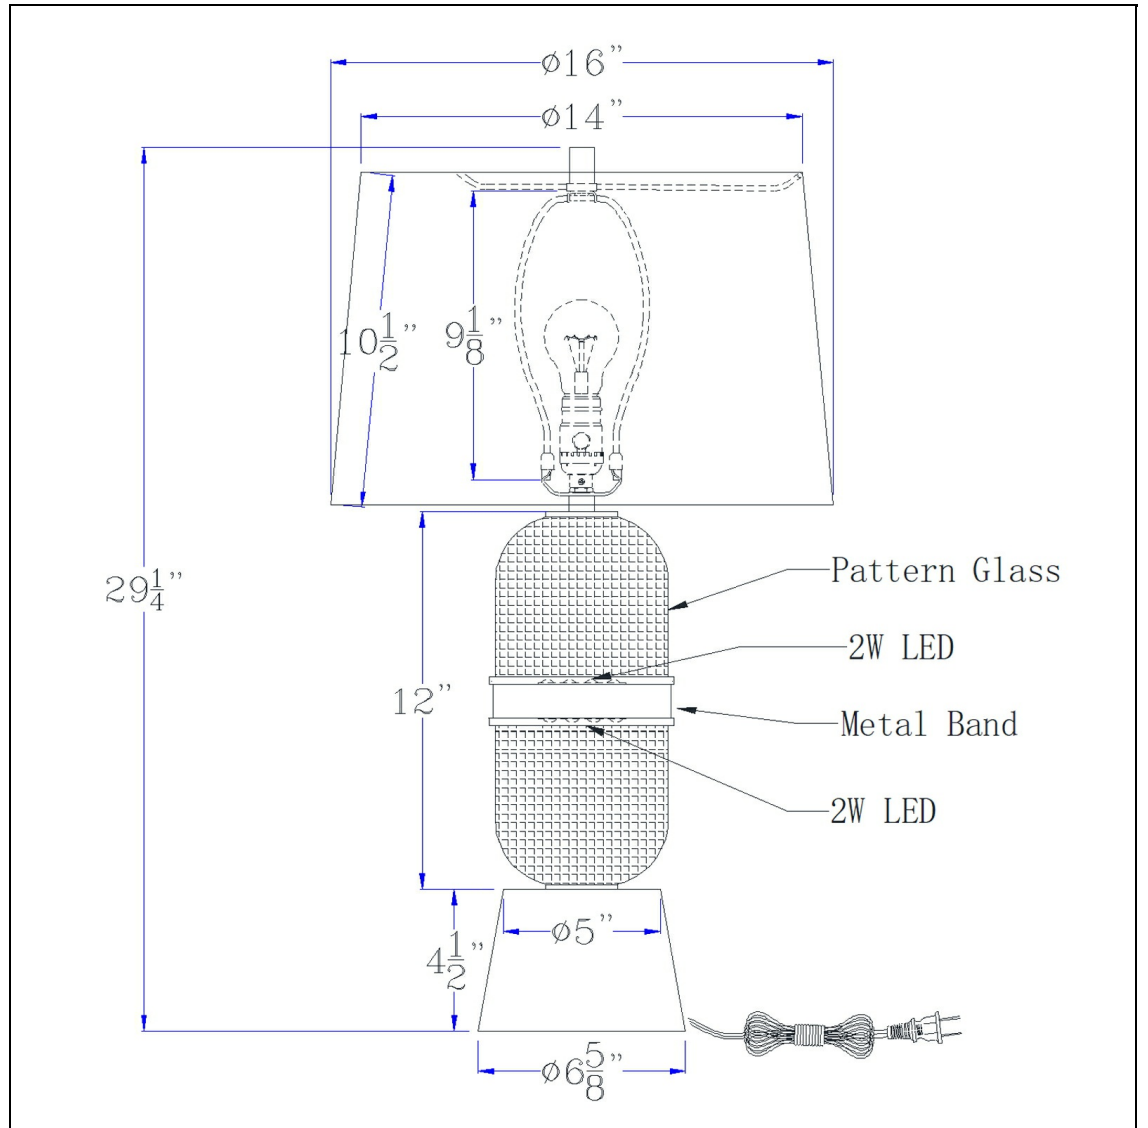

**Product No. BO-3221TB**

**Description**

100W Sesto glass table lamp with 4W LED (top and bottom) night light and hardback fabric shade  
Durable Glass Construction  
4 Watt LED Night Light  
Ships in One Carton  
Little to No Assembly Required  
Three Way Rotary Switch  
72" Cord  
cUL Listed  
Round Hardback Shade Included  
Update your decor with this patterned glass table lamp. This elegant table lamp features a clear glass oval design with a functional integrated LED Night Light. This lamp is a great combination of both design and functionality.

**Technical Specifications**

<b>UPC</b>	020193067284	<b>Shade Top1</b>	14.00
<b>Wattage</b>	100W+4W	<b>Shade Bottom1</b>	16.00
<b>CRI</b>	80	<b>Shade Side</b>	10.50
<b>Lumen</b>	380	<b>Carton 1 Dimensions</b>	19.50 x 17.00 x 17.00
<b>Switch Type</b>	3 WAY	<b>Carton 2 Dimensions</b>	0.00 x 0.00 x 17.00
<b>Bulb Base</b>	E26	<b>Package Dimensions</b>	L: 17.00 W: 17.00 H: 19.50
<b>Number of Lights</b>	2		
<b>Color</b>	Frosted glass/Black		