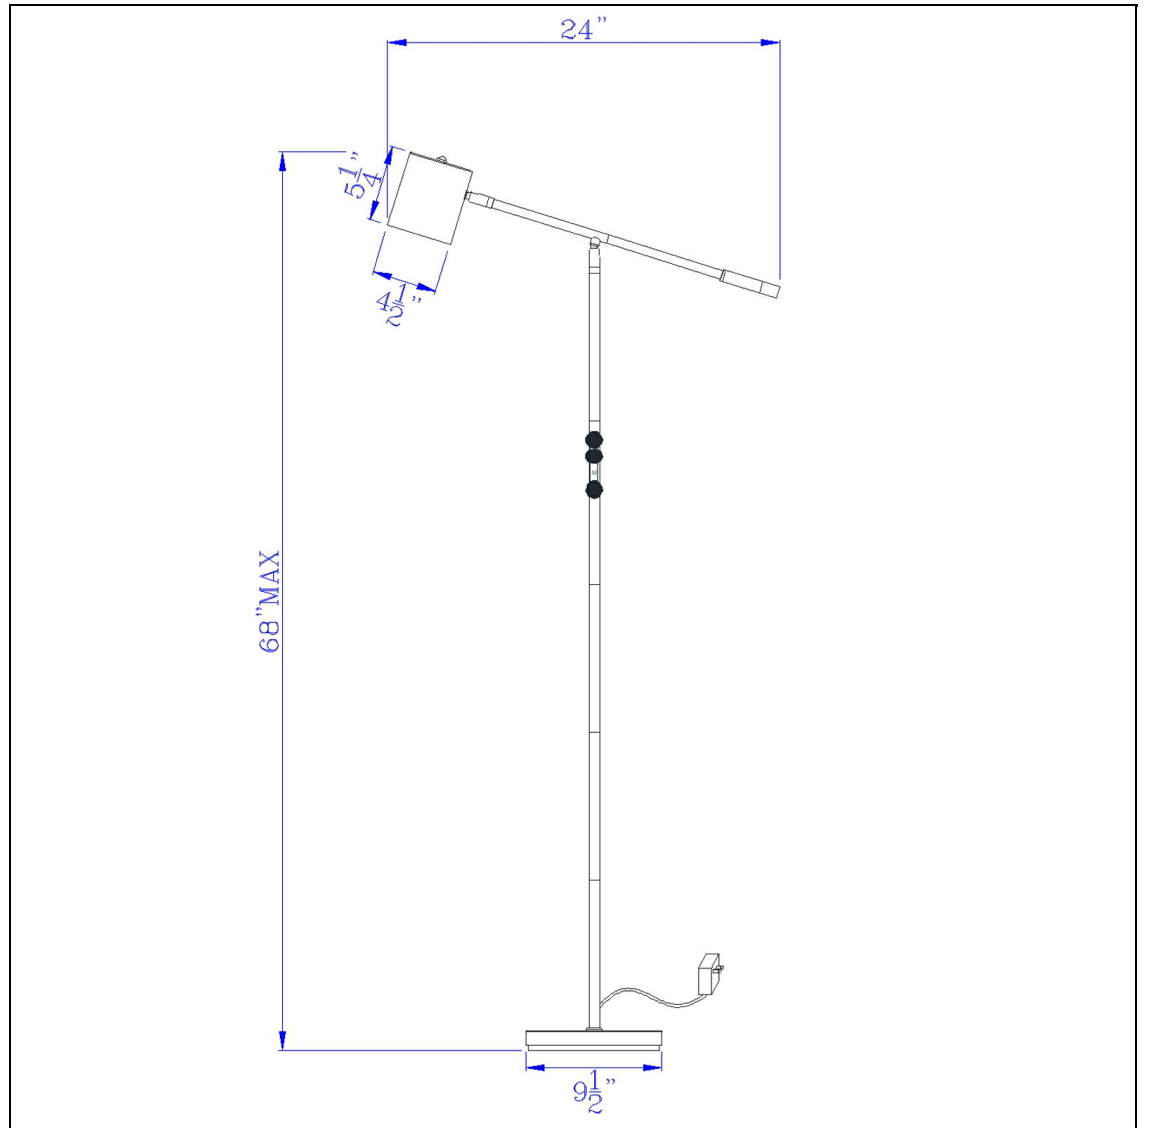

Product No. BO-3217FL

Description

Racine 12W Integrated LED adjustable floor lamp with dimmer control and multi-kevin color temperature (3000K to 6000K)
Durable Metal Construction
Balance Arm Design
Ships in One Carton
Little to No Assembly Required
Touch Dimmer Switch on Pole
72" Cord
ETL Listed
Round Metal Can Head
Illuminate your space with this modern balance arm style floor lamp. It features a durable metal construction and an elegant black finish with silver touches. This lamp is a great combination of both design and functionality.

Technical Specifications

UPC	020193067284
Wattage	LED12W
CRI	85
Lumen	700
Switch Type	DIMMER
Bulb Base	LED
Number of Lights	1
Color	Black

Shade Top1	4.63
Shade Bottom1	4.63
Shade Side	5.50
Carton 1 Dimensions	7.30 x 12.00 x 22.50
Carton 2 Dimensions	0.00 x 0.00 x 22.50
Package Dimensions	L: 22.50 W: 12.00 H: 7.30