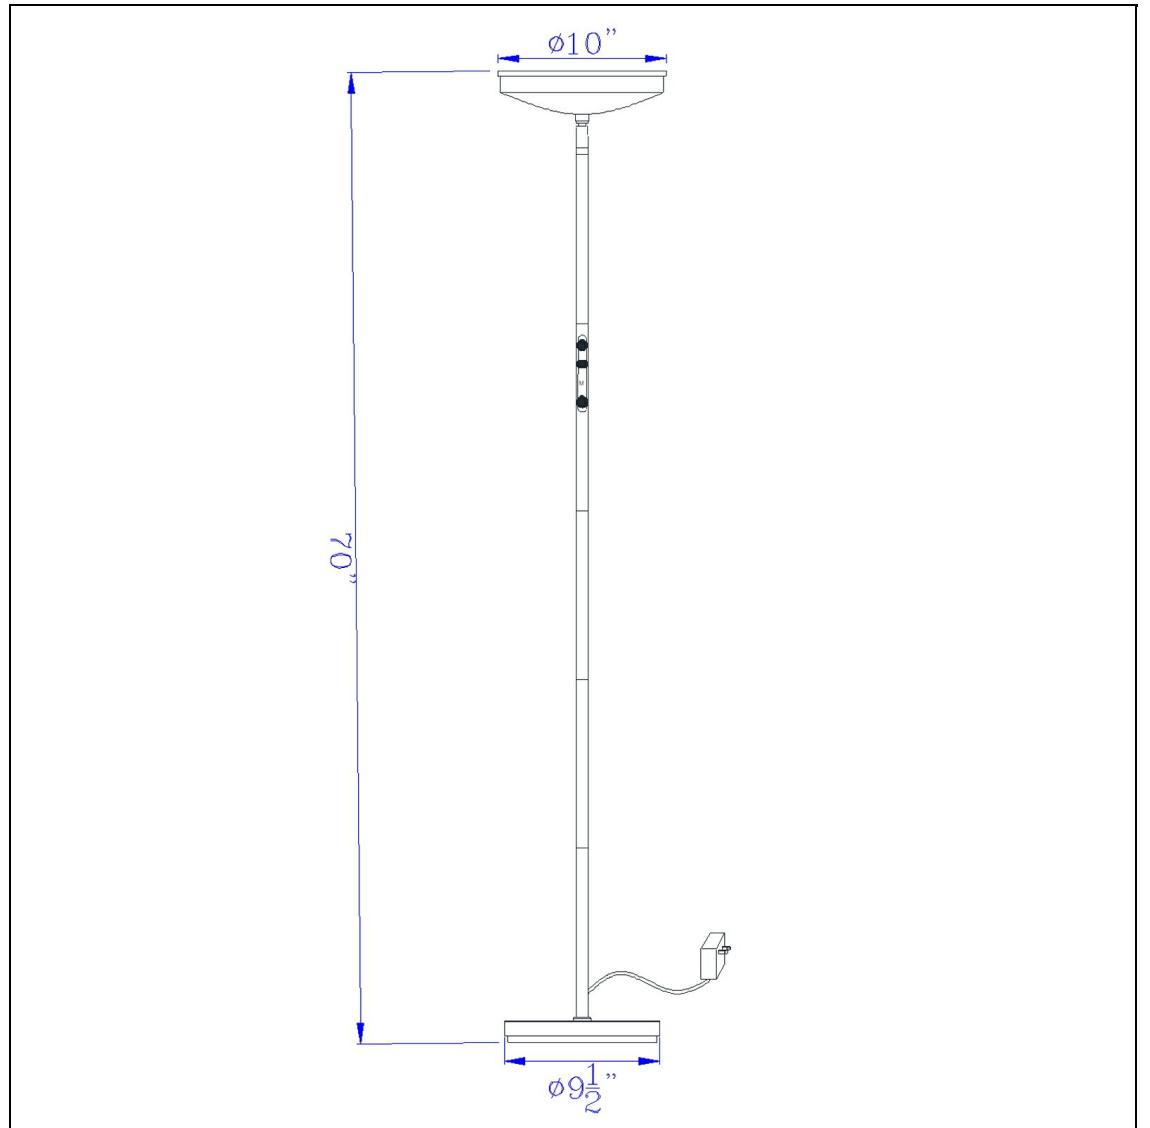

Product No. **BO-3216TR**

Description

Christi 30W Integrated LED adjustable torchiere with dimmer control and multi-kevin color temperature (3000K to 6000K)
Durable Metal Construction
Touch Dimmer Switch on Pole
Ships in One Carton
Little to No Assembly Required
Touch Dimmer Switch on Pole
72" Cord
ETL Listed
Flat Head Metal Torchiera Shade
Illuminate your space with this stylish metal torchiere floor lamp. It features a slim metal frame with a smooth brushed metal finish. It has a flat disc metal shade and dimmable switch for an optimal control of light

Technical Specifications

UPC	020193067284	Carton 1 Dimensions	8.30 x 11.80 x 15.50
Wattage	LED30W	Carton 2 Dimensions	0.00 x 0.00 x 15.50
CRI	85	Package Dimensions	L: 15.50 W: 11.80 H: 8.30
Lumen	2020		
Switch Type	DIMMER		
Bulb Base	LED		
Number of Lights	1		
Color	Brushed Steel		