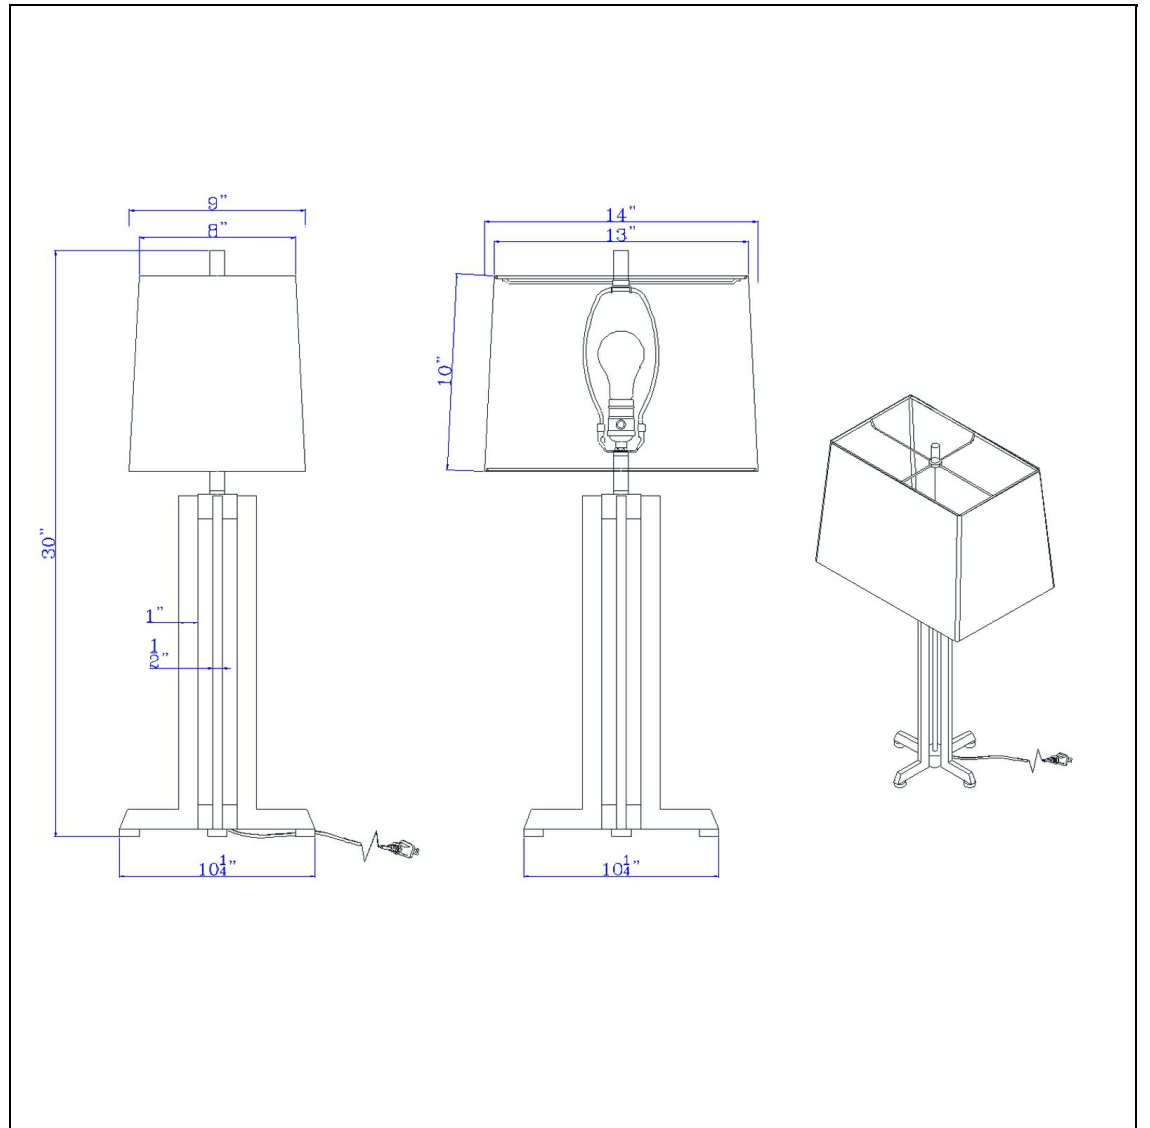

Product No. BO-3214TB-ORB

Description

100W Lakewood metal table lamp with rectangular hardback fabric shade
Durable Metal Construction
Rectangular Table Lamp with Footed Base
Ships in One Carton
Little to No Assembly Required
On/Off Rotary Switch on Socket
72" Cord
ETL Listed
Rectangular Hardback Fabric Shade
Refresh your space with this modern and functional metal table lamp. It features a rectangular column design with a footed square base The lamp ships complete with a white hardback fabric shade.

Technical Specifications

UPC	020193067284	Shade Top1	13.00
Wattage	100W	Shade Top2	8.00
Lumen	X	Shade Bottom1	14.00
Switch Type	ON/OFF	Shade Bottom2	9.00
Bulb Base	E26	Shade Side	10.00
Number of Lights	1	Carton 1 Dimensions	21.00 x 10.00 x 15.30
Color	Oil Rubbed Bronze	Carton 2 Dimensions	0.00 x 0.00 x 15.30
		Package Dimensions	L: 15.30 W: 10.00 H: 21.00