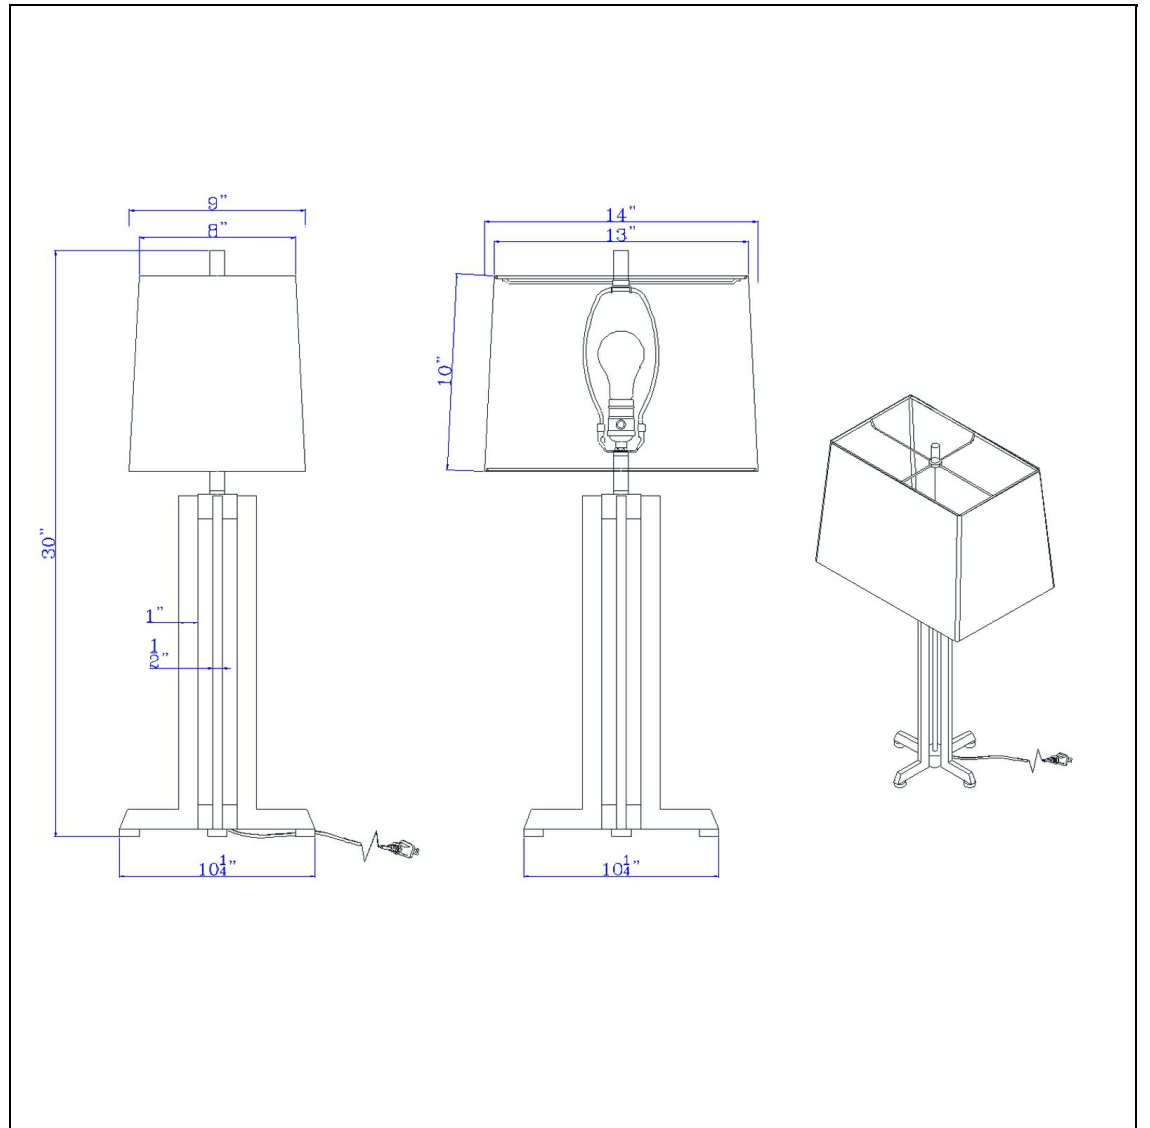

Product No. BO-3214TB-BS

Description

100W Lakewood metal table lamp with rectangular hardback fabric shade
Durable Metal Construction
Rectangular Table Lamp with Footed Base
Ships in One Carton
Little to No Assembly Required
On/Off Rotary Switch on Socket
72" Cord
ETL Listed
Rectangular Hardback Fabric Shade
Refresh your space with this modern and functional metal table lamp. It features a rectangular column design with a footed square base. The lamp ships complete with a white hardback fabric shade.

Technical Specifications

UPC	020193067284
Wattage	100W
Lumen	X
Switch Type	ON/OFF
Bulb Base	E26
Number of Lights	1
Color	Brushed Steel

Shade Top1	13.00
Shade Top2	8.00
Shade Bottom1	14.00
Shade Bottom2	9.00
Shade Side	10.00
Carton 1 Dimensions	21.00 x 10.00 x 15.30
Carton 2 Dimensions	0.00 x 0.00 x 15.30
Package Dimensions	L: 15.30 W: 10.00 H: 21.00