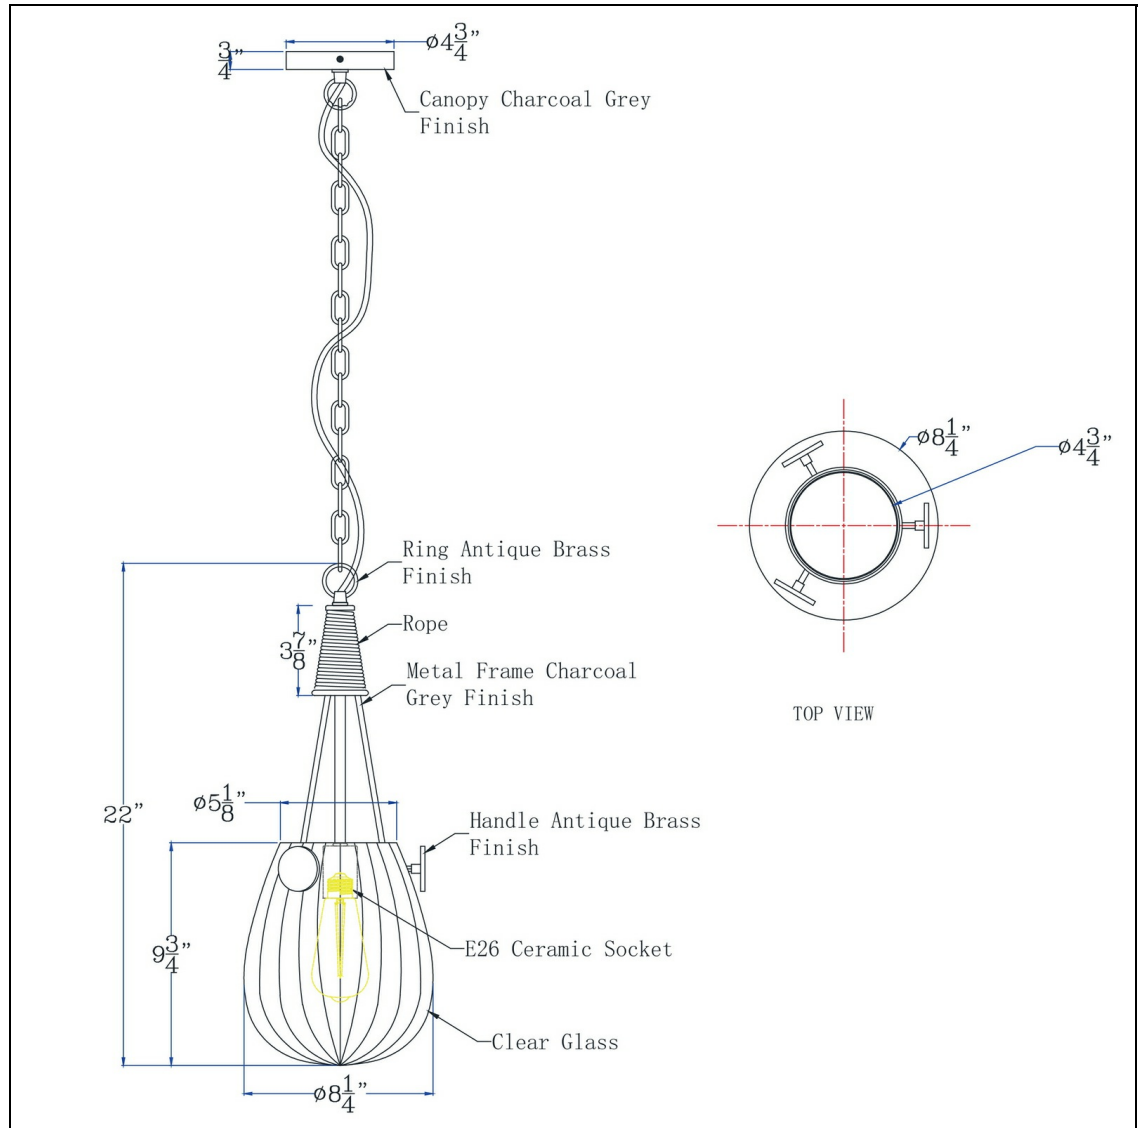

**Product No. FX-3820-1**

**Description**

60W Cordoba two tone glass Pendant with chain  
Durable Metal and Glass Construction  
Clear Fluted Glass  
Two Tone Metal Finish  
6 Feet of Chain  
Canopy Included  
Ships in 1 Carton

**Technical Specifications**

<b>UPC</b>	020193067284	<b>Carton 1 Dimensions</b>	11.30 x 12.50 x 17.50
<b>Wattage</b>	60W	<b>Carton 2 Dimensions</b>	0.00 x 0.00 x 17.50
<b>Switch Type</b>	ON/OFF	<b>Package Dimensions</b>	L: 17.50 W: 12.50 H: 11.30
<b>Bulb Base</b>	E26		
<b>Number of Lights</b>	1		
<b>Color</b>	Glass / Iron Grey / Antique Brass		
<b>Base Color</b>	Iron Grey		