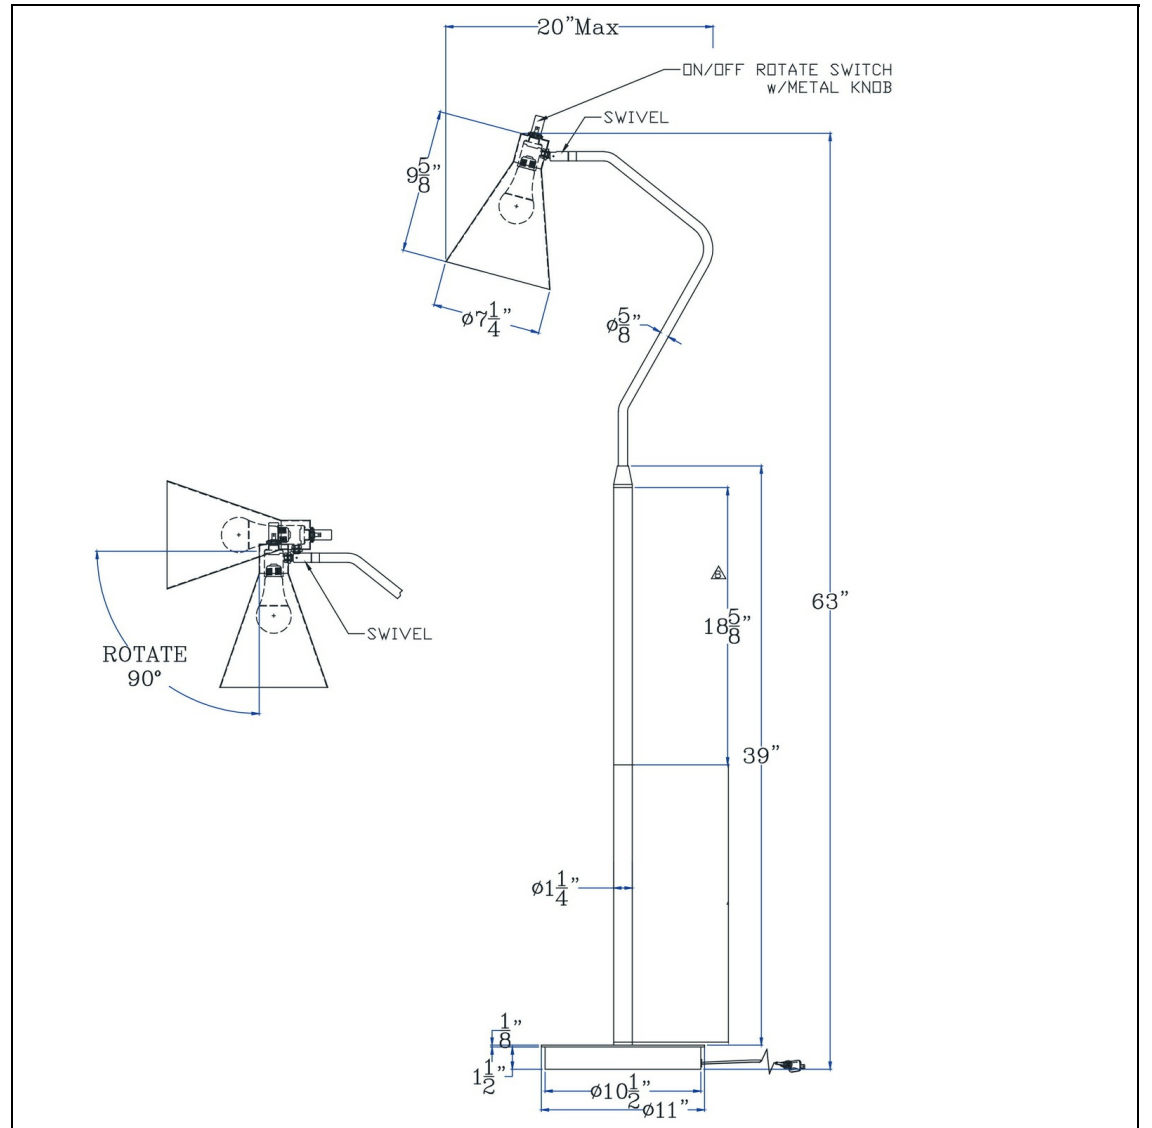

Product No. **BO-3177FL-GR**

Description

Type A led bulb 15W max Capstone task metal floor lamp with swivel shade  
E26 Medium Base  
Uses 15 Watt Led Light  
Swivel Shade  
Weighted Base  
On/Off Rotary Switch on Head  
Durable Metal Construction

Technical Specifications

<b>UPC</b>	020193067284	<b>Shade Top1</b>	6.00
<b>Wattage</b>	LED 12W	<b>Shade Side</b>	8.13
<b>Switch Type</b>	ON/OFF	<b>Carton 1 Dimensions</b>	18.00 x 9.30 x 22.80
<b>Bulb Base</b>	E26	<b>Carton 2 Dimensions</b>	0.00 x 0.00 x 22.80
<b>Number of Lights</b>	1	<b>Package Dimensions</b>	L: 22.80 W: 9.30 H: 18.00
<b>Color</b>	Iron Grey		
<b>Base Color</b>	Iron Grey		