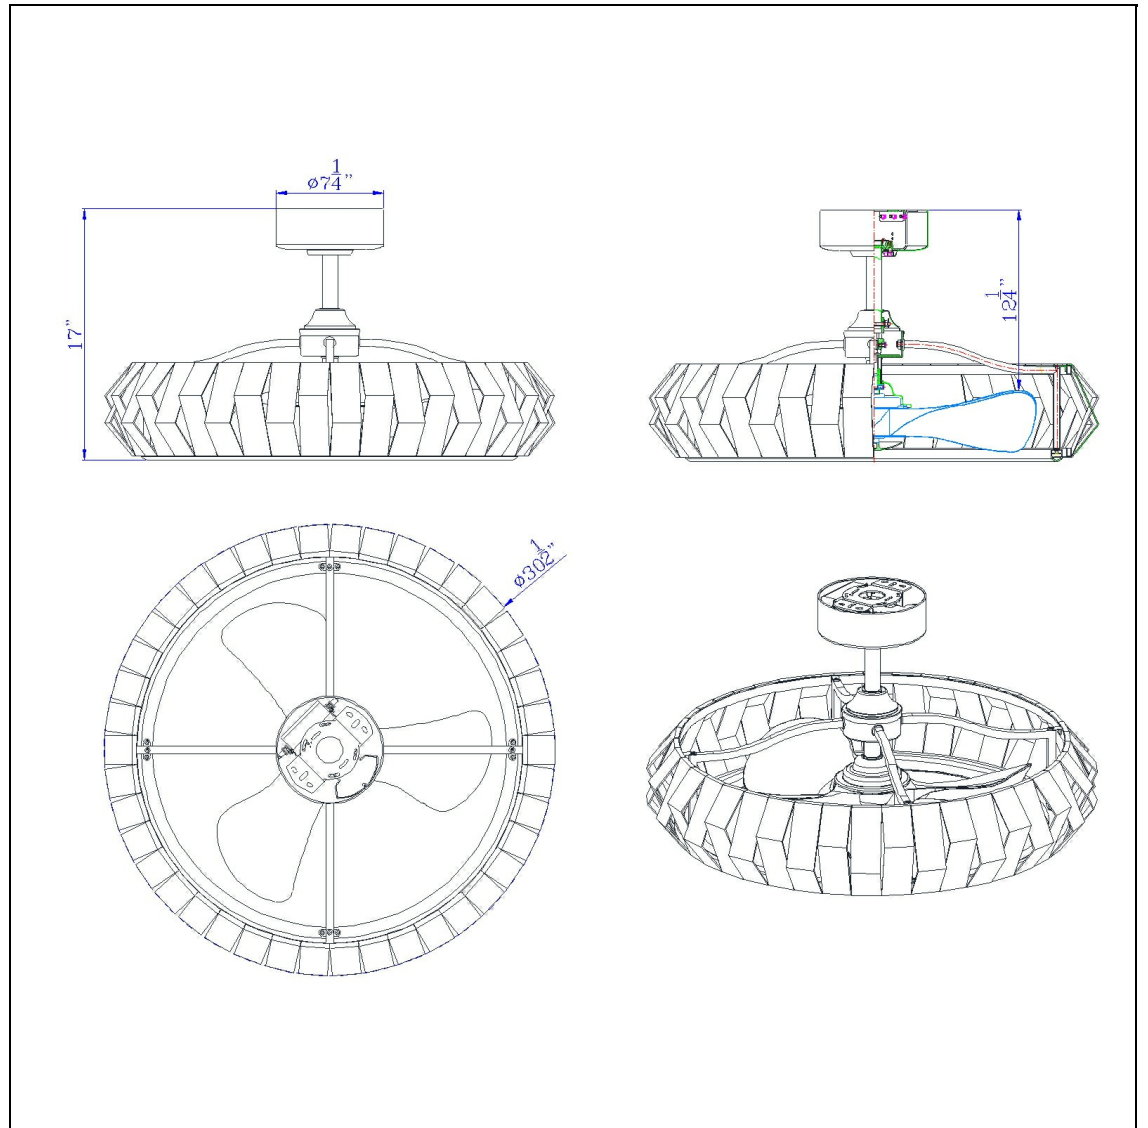

## Product No. **CF-1005**

### Description

Remote Controlled 30W, 500 lumen, 3000K dimmable 6 speed LED Arroyo ultra quiet FAN LIGHT with upward and downdraft fan direction. Five year warranty on the motor. ABS blade with super quiet motor. EX Hardwired with Remote Control 6 speed ultra quiet DC motor with ABS Blades  
30 degree Blade Pitch  
Dimmable 30 Watt LED light  
Airflow (LOW) 550 to (MAX) 2250 CFM  
Airflow Efficiency 120 CFM per Watt  
Can be installed on a 10 degree sloped ceiling.  
22" Blade Span  
Add a stylish contemporary piece to your ceiling with this bronze patina drum style ceiling fan. It features an ultra quiet 6 speed motor and remote controlled led lights. ABS fan blades provide updraft and downdraft fan direction.

### Technical Specifications

<b>UPC</b>	020193067284	<b>Carton 1 Dimensions</b>	12.80 x 34.00 x 34.00
<b>Wattage</b>	LED 30W	<b>Carton 2 Dimensions</b>	0.00 x 0.00 x 34.00
<b>Lumen</b>	500	<b>Package Dimensions</b>	L: 34.00 W: 34.00 H: 12.80
<b>Switch Type</b>	DIMMER		
<b>Bulb Base</b>	LED		
<b>Number of Lights</b>	LED		
<b>Color</b>	Bronze Patina		
<b>Base Color</b>	Bronze Patina		