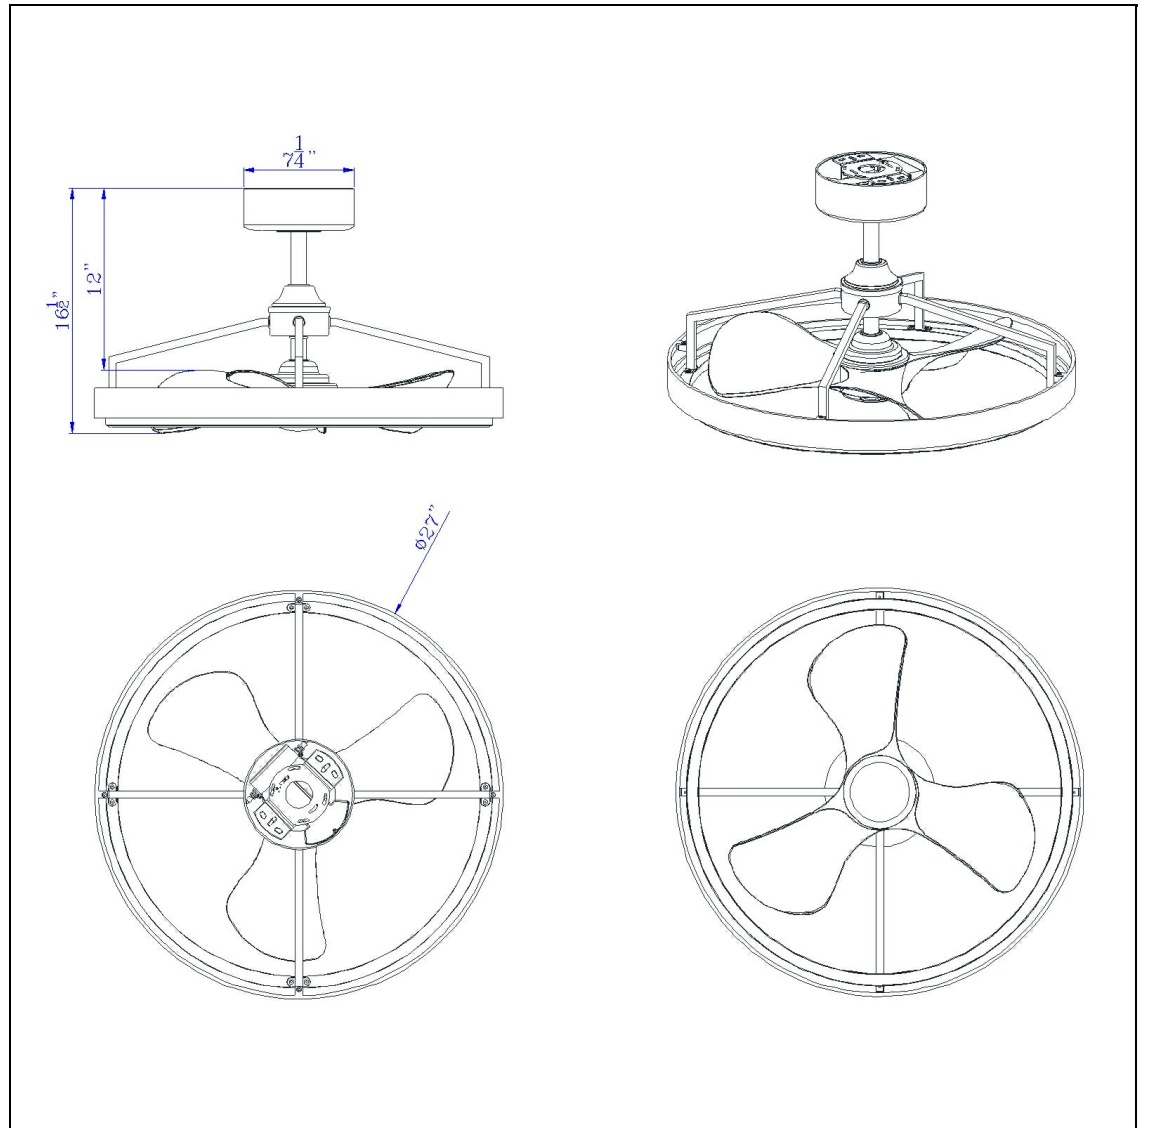

Product No. **CF-1002**

Description

Remote Controlled 30W, 580 lumen, 3000K dimmable 6 speed LED Arroyo ultra quiet FAN LIGHT with updraft and downdraft fan direction. Five year warranty on the motor. ABS blade with super quiet motor. E 35 Degree Blade Pitch
6 Speed Fan with DC motor and ABS Blades
Airflow: (LOW)550 CFM to (MAX)1630 CFM
Airflow Efficiency: 60 CFM per Watt
Can be Installed on a 10 Degree Sloped Ceiling
Dimmable 30 Watt LED Light
22" Blade Diameter
Hardwired with remote Control
Add a stylish contemporary piece to your ceiling with this brushed steel drum style ceiling fan. It features an ultra quiet 6 speed motor and remote controlled led lights. ABS fan blades provide updraft and downdraft fan direction.

Technical Specifications

UPC	020193067284
Wattage	LED 30W
CRI	90
Lumen	580
Switch Type	DIMMER
Bulb Base	LED
Number of Lights	LED
Color	Brushed Steel
Base Color	Brushed Steel

Carton 1 Dimensions	12.30 x 30.30 x 30.30
Carton 2 Dimensions	0.00 x 0.00 x 30.30
Package Dimensions	L: 30.30 W: 30.30 H: 12.30