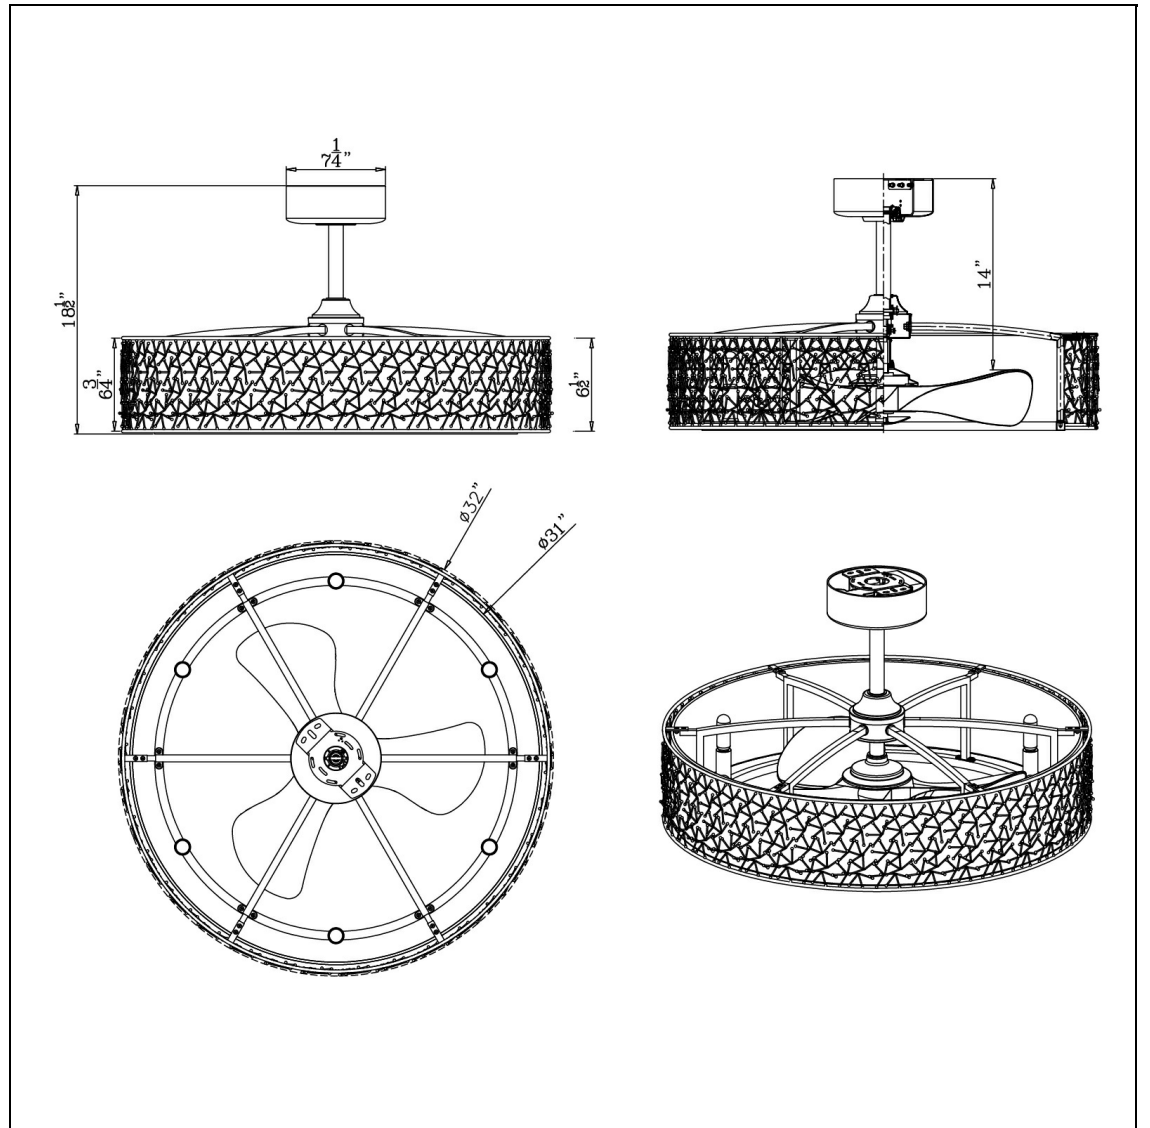

Product No. **CF-1001**

Description

Remote controlled dimmable 4W LED E12 x 6. 6 speed Breezy Meadow Ultra Quiet Fan light with updraft and downdraft. Five year warranty on the motor, ABS blades. EXT downrods can be purchased separately 6 Speed Ultra Quiet DC motor with ABS Blades
30 Degree Blade Pitch
Dimmable 4 Watt (MAX) E12 LED Light (not included). Dimmable E12 LED must be used in order to dimm.
22" Blade Span
Airflow Efficiency: 120 CFM
Airflow (LOW) 550 CFM to (MAX) 2250 CFM
Medium Room Compatible (12x14 FT)
Hardwired with Remote Control
Add a stylish contemporary piece to your ceiling with this brushed steel drum style ceiling fan. It features an ultra quiet 6 speed motor and remote controlled led lights. ABS fan blades provide updraft and downdraft fan direction.

Technical Specifications

UPC	020193067284	Carton 1 Dimensions	13.30 x 35.50 x 35.50
Wattage	LED 4W X 6	Carton 2 Dimensions	0.00 x 0.00 x 35.50
Switch Type	DIMMER	Package Dimensions	L: 35.50 W: 35.50 H: 13.30
Bulb Base	E12		
Number of Lights	6		
Color	Brushed Steel		
Base Color	Chrome		