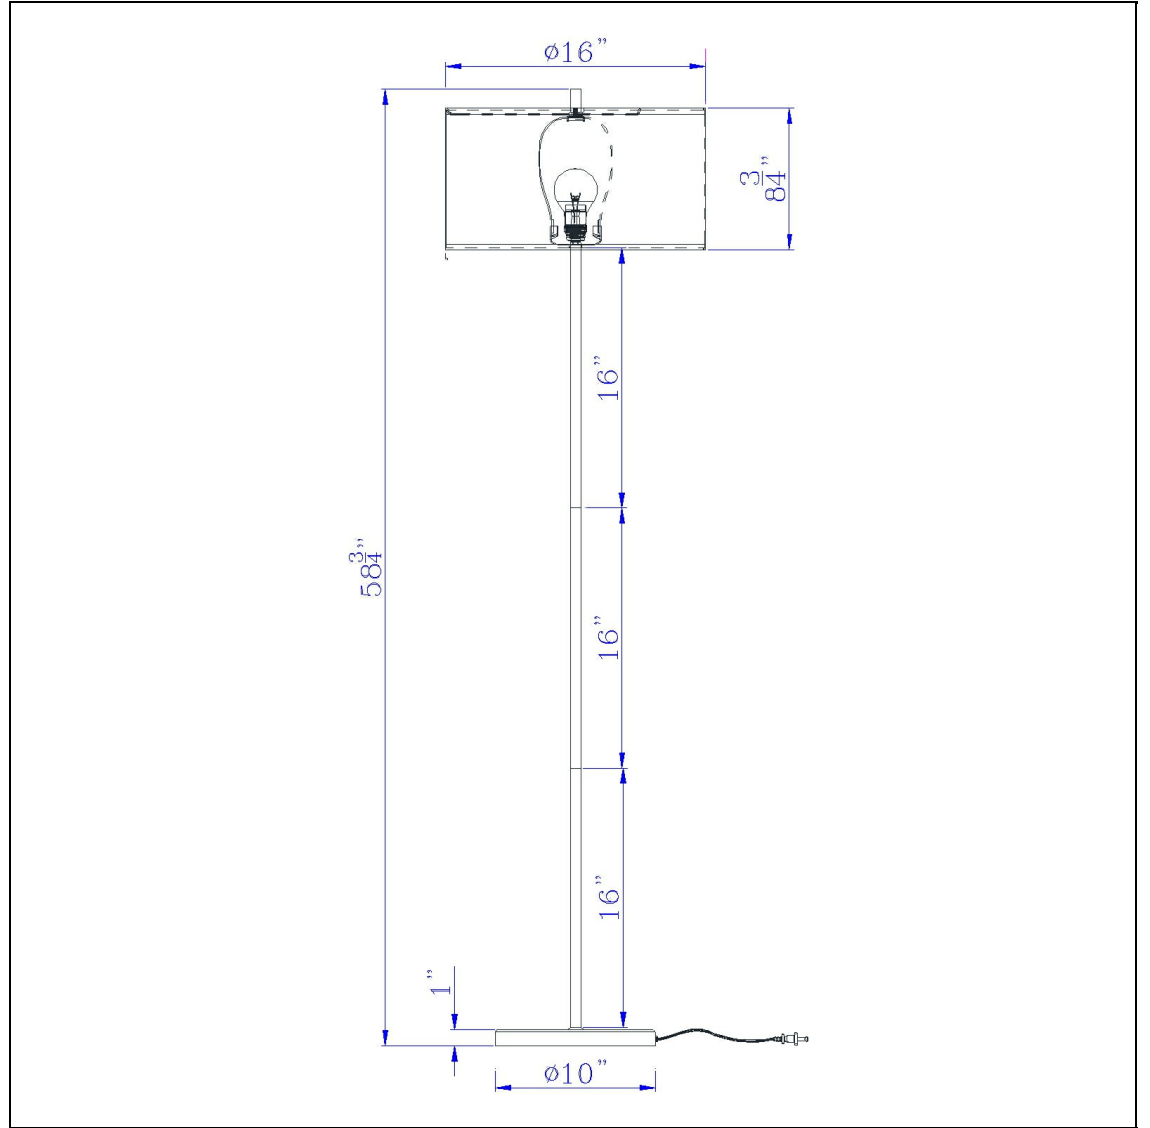

Product No. **BO-3174FL-BS-SM**

Description

150W 3 way Cromwell metal floor lamp with gray linen shade
Durable Metal Construction
Three Way Switch
Brushed Steel
Three Way Switch
Smoke Drum Shade
Ships in One Carton
Little to No Assembly Required
Rotary Switch on Socket
This elegant pole style lamp will make a great addition to your living space. It features a smoke color shade which stands out against the silver lamp frame. With a slim and simple design, this versatile lamp is a great option for reduced spaces.

Technical Specifications

| | | | |
|-------------------------|---------------|----------------------------|----------------------------|
| UPC | 020193067284 | Shade Top1 | 16.00 |
| Wattage | 150W | Shade Bottom1 | 16.00 |
| Switch Type | 3 WAY | Shade Side | 8.75 |
| Bulb Base | E26 | Carton 1 Dimensions | 12.30 x 17.00 x 17.00 |
| Number of Lights | 1 | Carton 2 Dimensions | 0.00 x 0.00 x 17.00 |
| Color | Brushed Steel | Package Dimensions | L: 17.00 W: 17.00 H: 12.30 |
| Base Color | Brushed Steel | | |