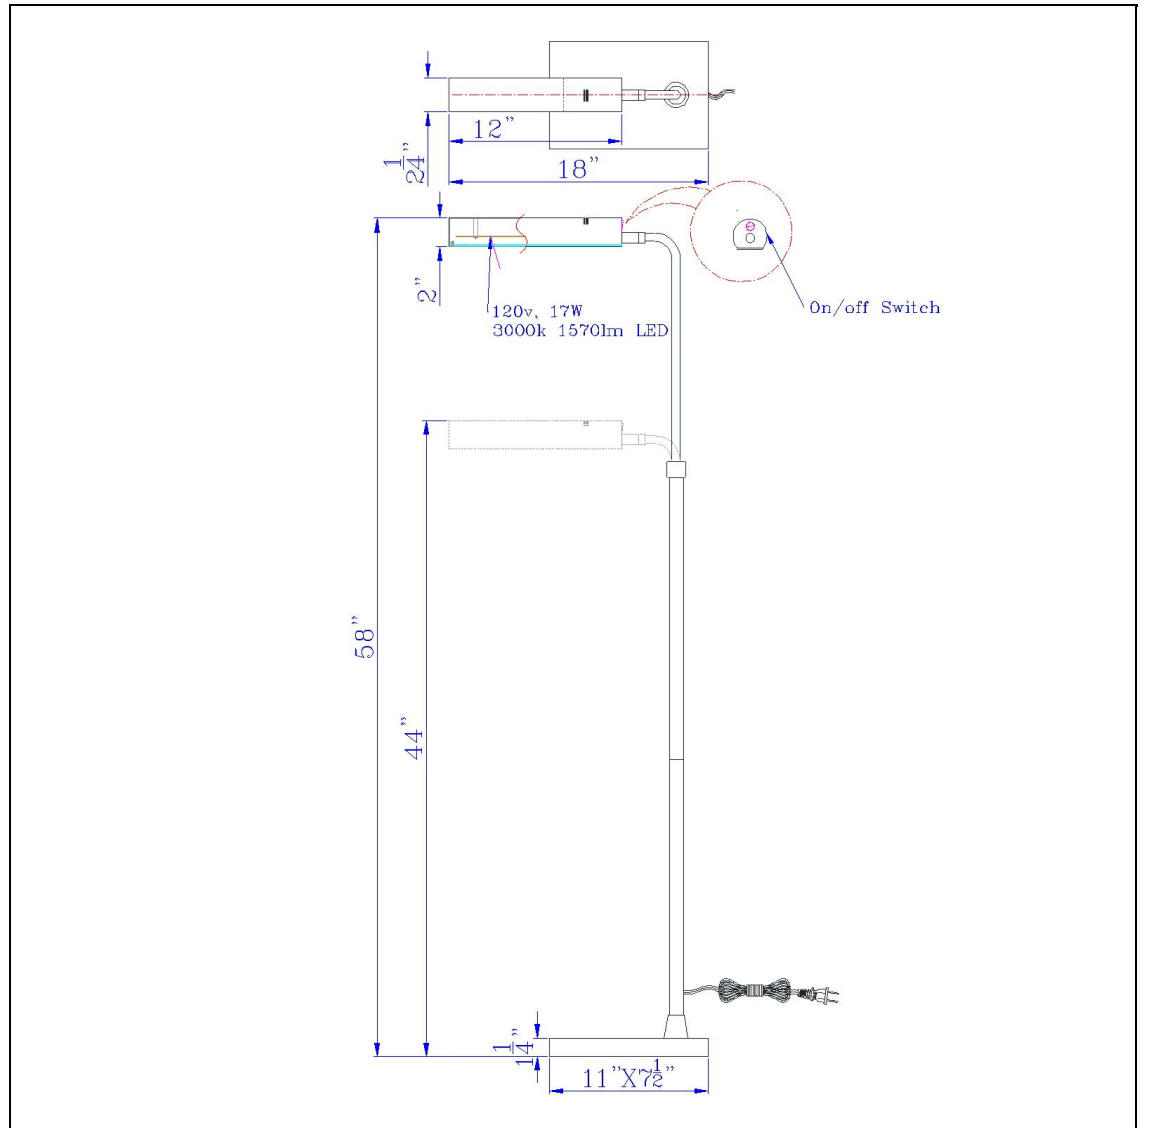

Product No. **BO-3133FL-GR**

Description

Delray 17W, 3000K non dimmable integrated LED metal floor lamp with adjustable height
Durable Metal Construction
17 Watt Non Dimmable Integrated LED
3300K Color Temperature
44-58" Adjustable Height
Weighted Base for Added Stability
Ships in One Carton
Little to No Assembly Required
Rocker Switch on Head
This elegant? led metal floor lamp will make a great addition to any living space. It features an adjustable arm for optimal control of light. With it's slim frame and minimalistic design, this versatile lamp is a great option for reduced spaces.

Technical Specifications

UPC	020193067284	Shade Top1	12.00
Wattage	LED 17W	Shade Top2	2.25
CRI	75	Shade Bottom1	12.00
Lumen	1600	Shade Bottom2	2.25
Switch Type	ON/OFF	Shade Side	2.00
Bulb Base	LED	Carton 1 Dimensions	19.00 x 4.50 x 26.80
Number of Lights	LED	Carton 2 Dimensions	0.00 x 0.00 x 26.80
Color	Charcoal Grey	Package Dimensions	L: 26.80 W: 4.50 H: 19.00
Base Color	Charcoal Grey		