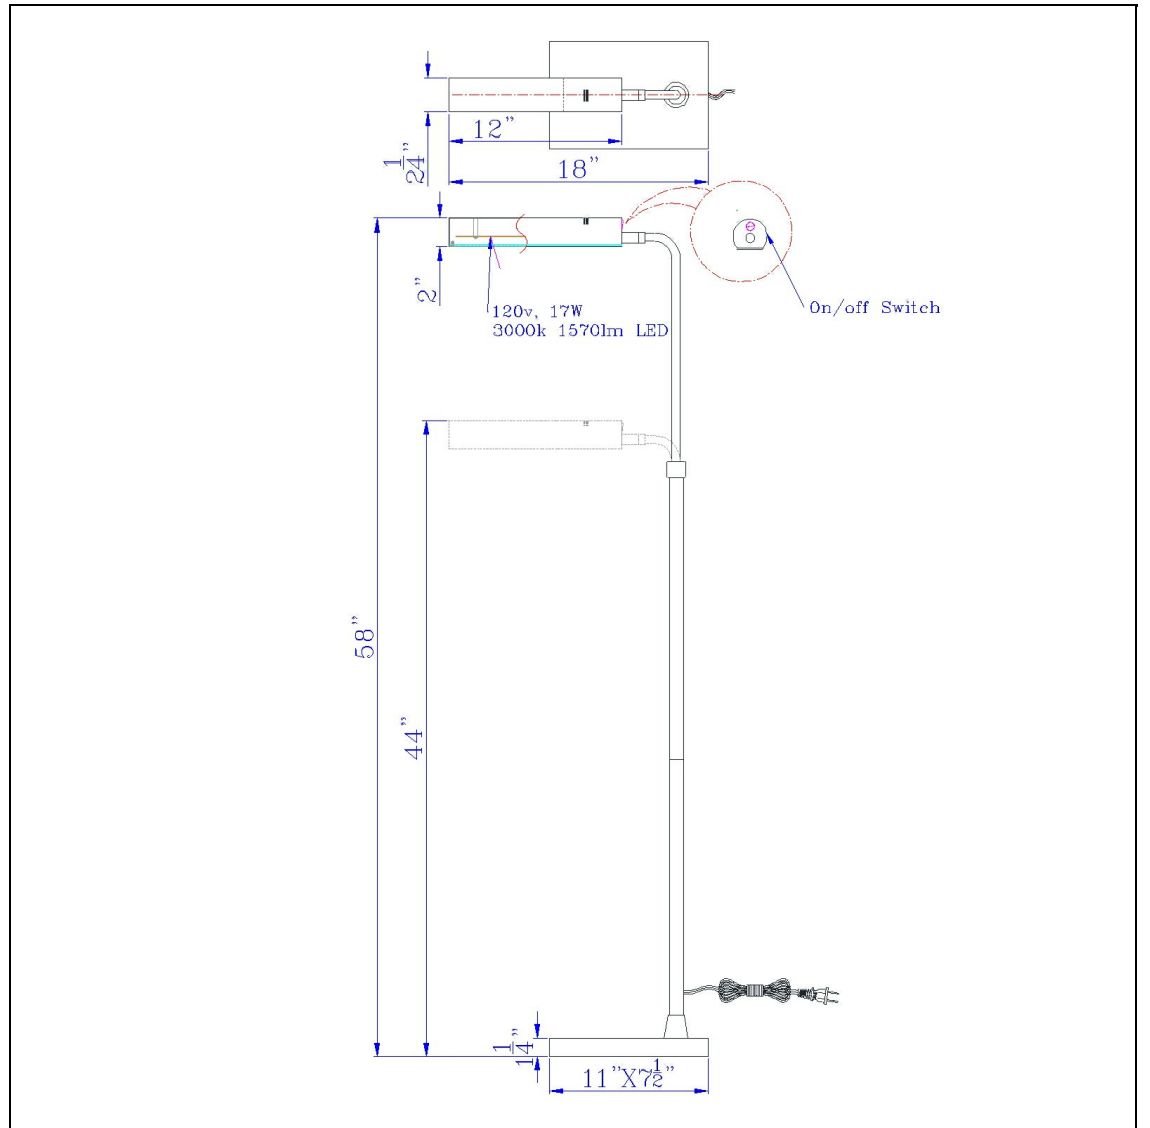

Product No. **BO-3133FL-AB**

Description

Delray 17W, 3000K non dimmable integrated LED metal floor lamp with adjustable height
Durable Metal Construction
17 Watt Non Dimmable Integrated LED
3300K Color Temperature
44-58" Adjustable Height
Weighted Base for Added Stability
Ships in One Carton
Little to No Assembly Required
Rocker Switch on Head
This elegant? led metal floor lamp will make a great addition to any living space. It features an adjustable arm for optimal control of light. With it's slim frame and minimalistic design, this versatile lamp is a great option for reduced spaces.

Technical Specifications

UPC	020193067284	Shade Top1	12.00
Wattage	LED 17W	Shade Top2	2.25
CRI	75	Shade Bottom1	12.00
Lumen	1600	Shade Bottom2	2.25
Switch Type	ON/OFF	Shade Side	2.00
Bulb Base	LED	Carton 1 Dimensions	19.00 x 4.50 x 26.80
Number of Lights	LED	Carton 2 Dimensions	0.00 x 0.00 x 26.80
Color	Antique Brass	Package Dimensions	L: 26.80 W: 4.50 H: 19.00
Base Color	Antique Brass		