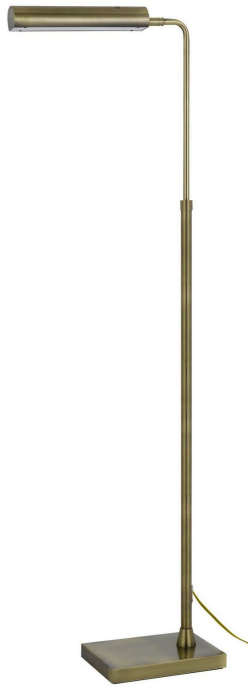

Product No. **BO-3133FL-AB**

Description

Delray 17W, 3000K non dimmable integrated LED metal floor lamp with adjustable height
Durable Metal Construction
17 Watt Non Dimmable Integrated LED
3300K Color Temperature
44-58" Adjustable Height
Weighted Base for Added Stability
Ships in One Carton
Little to No Assembly Required
Rocker Switch on Head
This elegant? led metal floor lamp will make a great addition to any living space. It features an adjustable arm for optimal control of light. With it's slim frame and minimalistic design, this versatile lamp is a great option for reduced spaces.

Technical Specifications

UPC	020193067284	Shade Top1	12.00
Wattage	LED 17W	Shade Top2	2.25
CRI	75	Shade Bottom1	12.00
Lumen	1600	Shade Bottom2	2.25
Switch Type	ON/OFF	Shade Side	2.00
Bulb Base	LED	Carton 1 Dimensions	19.00 x 4.50 x 26.80
Number of Lights	LED	Carton 2 Dimensions	0.00 x 0.00 x 26.80
Color	Antique Brass	Package Dimensions	L: 26.80 W: 4.50 H: 19.00
Base Color	Antique Brass		