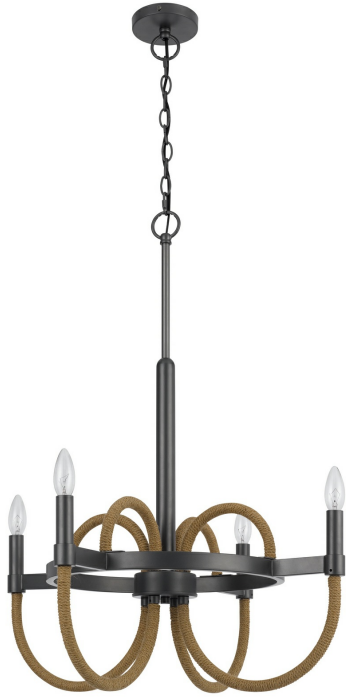

Product No. **FX-3814-4**

Description

Rowland 60W x 4 metal/burlap roped chandelier
Candelabra Style Chandelier
Hardwired Fixture
Durable Metal Construction
Braided Burlap Accents
Ships in One Carton
Canopy Included
72" Dark Bronze Chain
Uplight Direction
Style your home with this contemporary take on a classic candelabra style chandelier. It features a

Technical Specifications

UPC	020193067284	Carton 1 Dimensions	20.50 x 8.80 x 20.50
Wattage	60W X 4	Carton 2 Dimensions	0.00 x 0.00 x 20.50
Switch Type	Hardwired	Package Dimensions	L: 20.50 W: 8.80 H: 20.50
Bulb Base	E12		
Number of Lights	4		
Color	Burlap/charcoal grey		