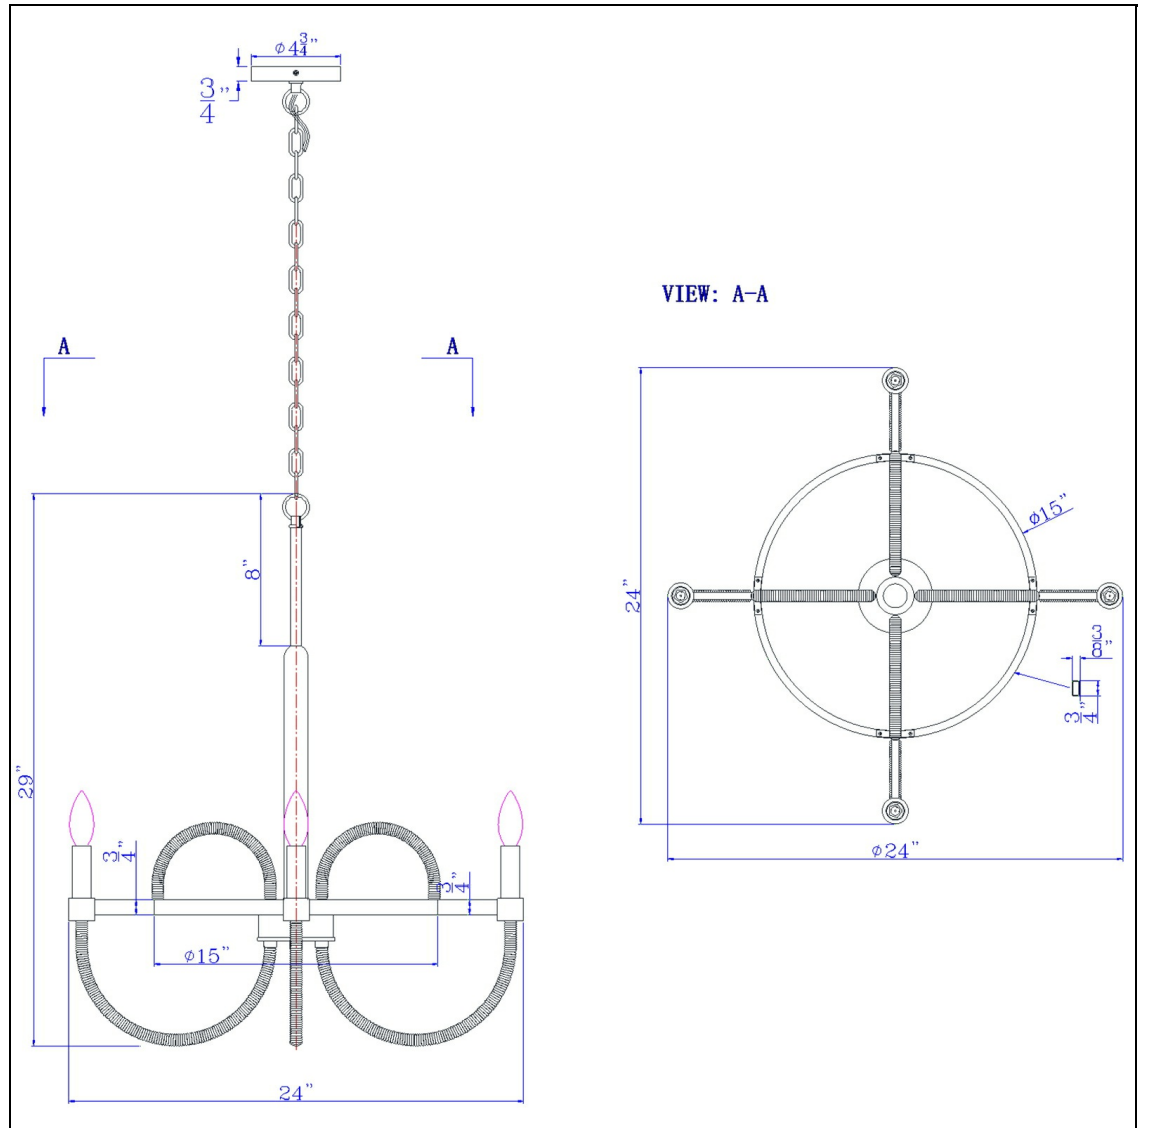

Product No. **FX-3814-4**

Description

Rowland 60W x 4 metal/burlap roped chandelier
Candelabra Style Chandelier
Hardwired Fixture
Durable Metal Construction
Braided Burlap Accents
Ships in One Carton
Canopy Included
72" Dark Bronze Chain
Uplight Direction
Style your home with this contemporary take on a classic candelabra style chandelier. It features a

Technical Specifications

UPC	020193067284	Carton 1 Dimensions	20.50 x 8.80 x 20.50
Wattage	60W X 4	Carton 2 Dimensions	0.00 x 0.00 x 20.50
Switch Type	Hardwired	Package Dimensions	L: 20.50 W: 8.80 H: 20.50
Bulb Base	E12		
Number of Lights	4		
Color	Burlap/charcoal grey		