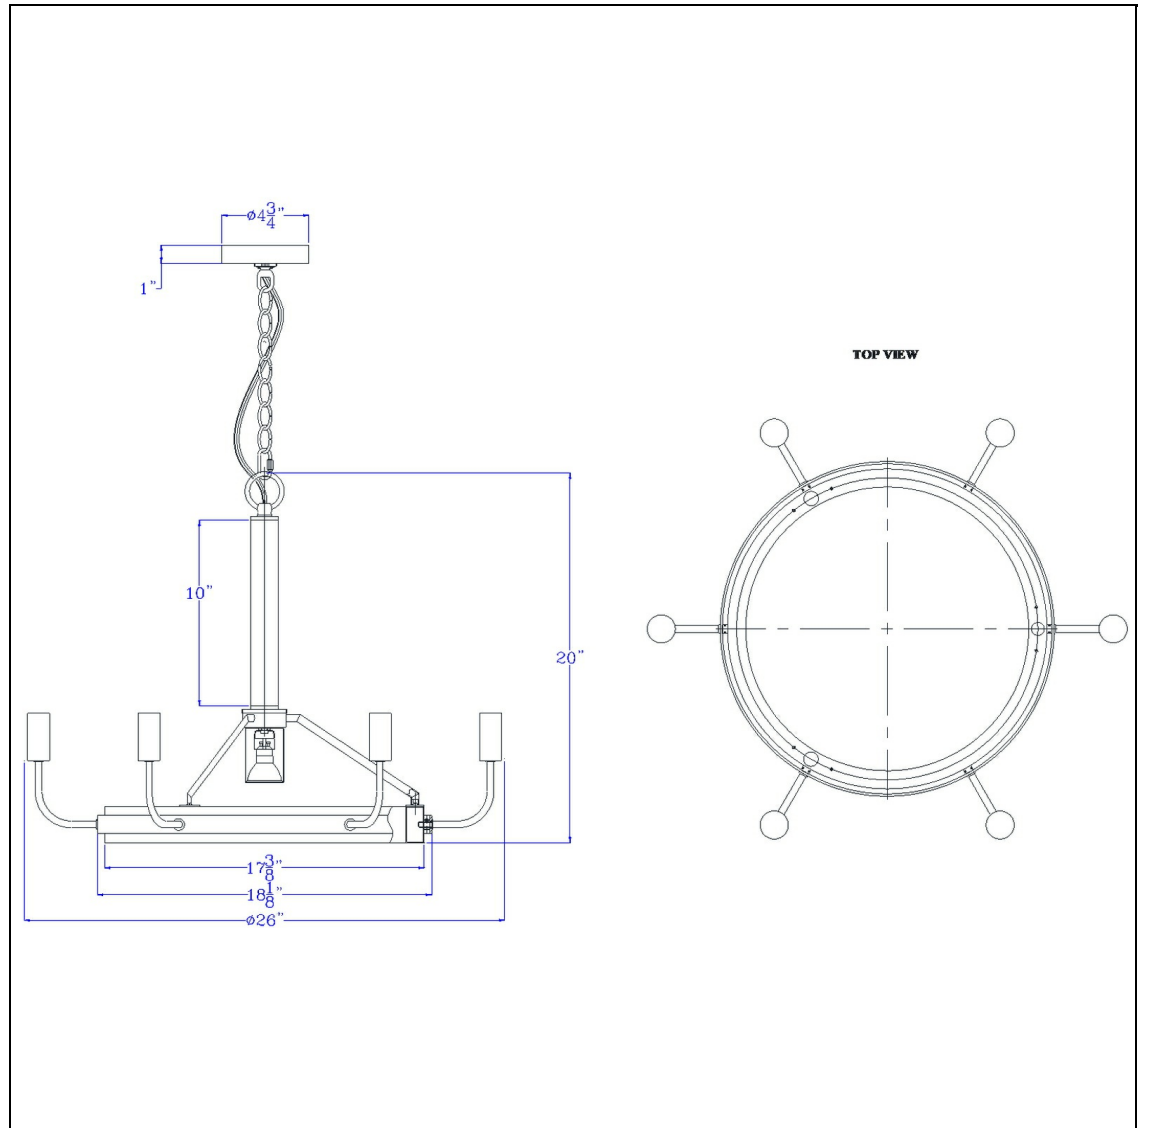

Product No. **FX-3808-6**

Description

Saluda 60W x 6 metal chandelier and a GU10 6W LED downlight (LED bulb included)
Candelabra Style Chandelier
Hardwired Fixture
Durable Metal and Wood Construction
Wooden Circular Base
Ships in One Carton
LED GU10 down light. Canopy Included
72" Chrome Chain
Uplight and downlight Direction
Style your home with this modern take on a classic candelabra style chandelier. It features a metal

Technical Specifications

UPC	020193067284	Carton 1 Dimensions	11.00 x 24.80 x 28.30
Wattage	60W X 6+6W LED	Carton 2 Dimensions	0.00 x 0.00 x 28.30
Switch Type	Hardwired	Package Dimensions	L: 28.30 W: 24.80 H: 11.00
Bulb Base	E12		
Number of Lights	6		
Color	Chrome/oak		