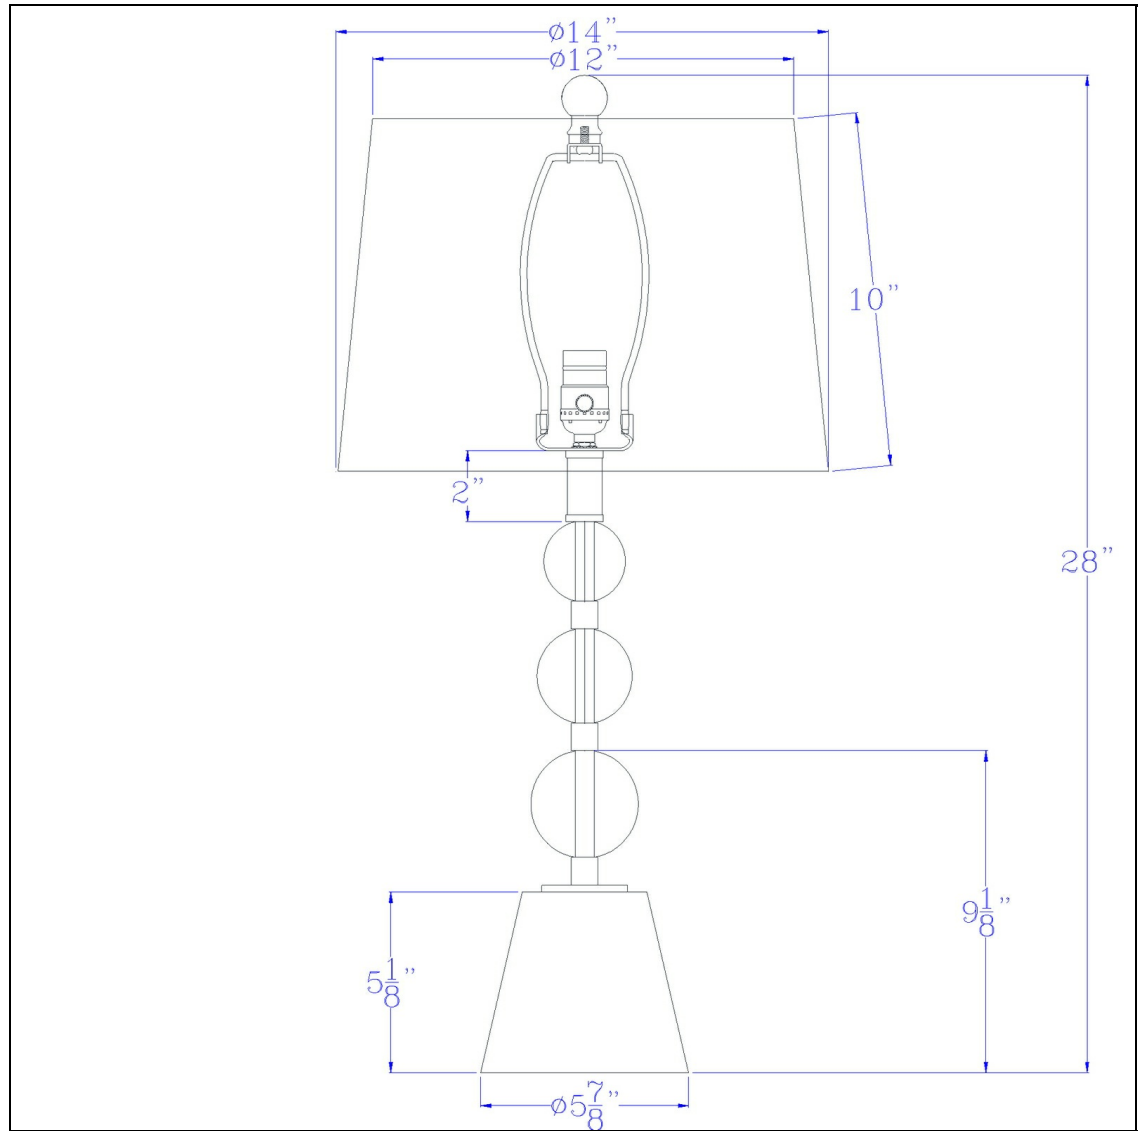

Product No. **BO-3145TB-2**

Description

Stacked Orb Style Table Lamp
Rotary Switch on Socket
Durable Metal and Glass Construction
Sold as a Pair
Ships in One Carton
Hardback Fabric Shade Included
Circular Metal Platform Base
Uplight Direction
This stacked orb table lamp is a great addition to any beside area, coffee table or home office. It features

Technical Specifications

UPC	020193067284	Shade Top1	12.00
Wattage	100W X 2	Shade Bottom1	14.00
Switch Type	ON/OFF	Shade Side	10.00
Bulb Base	E26	Carton 1 Dimensions	20.00 x 15.50 x 15.50
Number of Lights	2	Carton 2 Dimensions	0.00 x 0.00 x 15.50
Color	Brushed Steel/Crystal	Package Dimensions	L: 15.50 W: 15.50 H: 20.00
Base Color	Brushed steel		