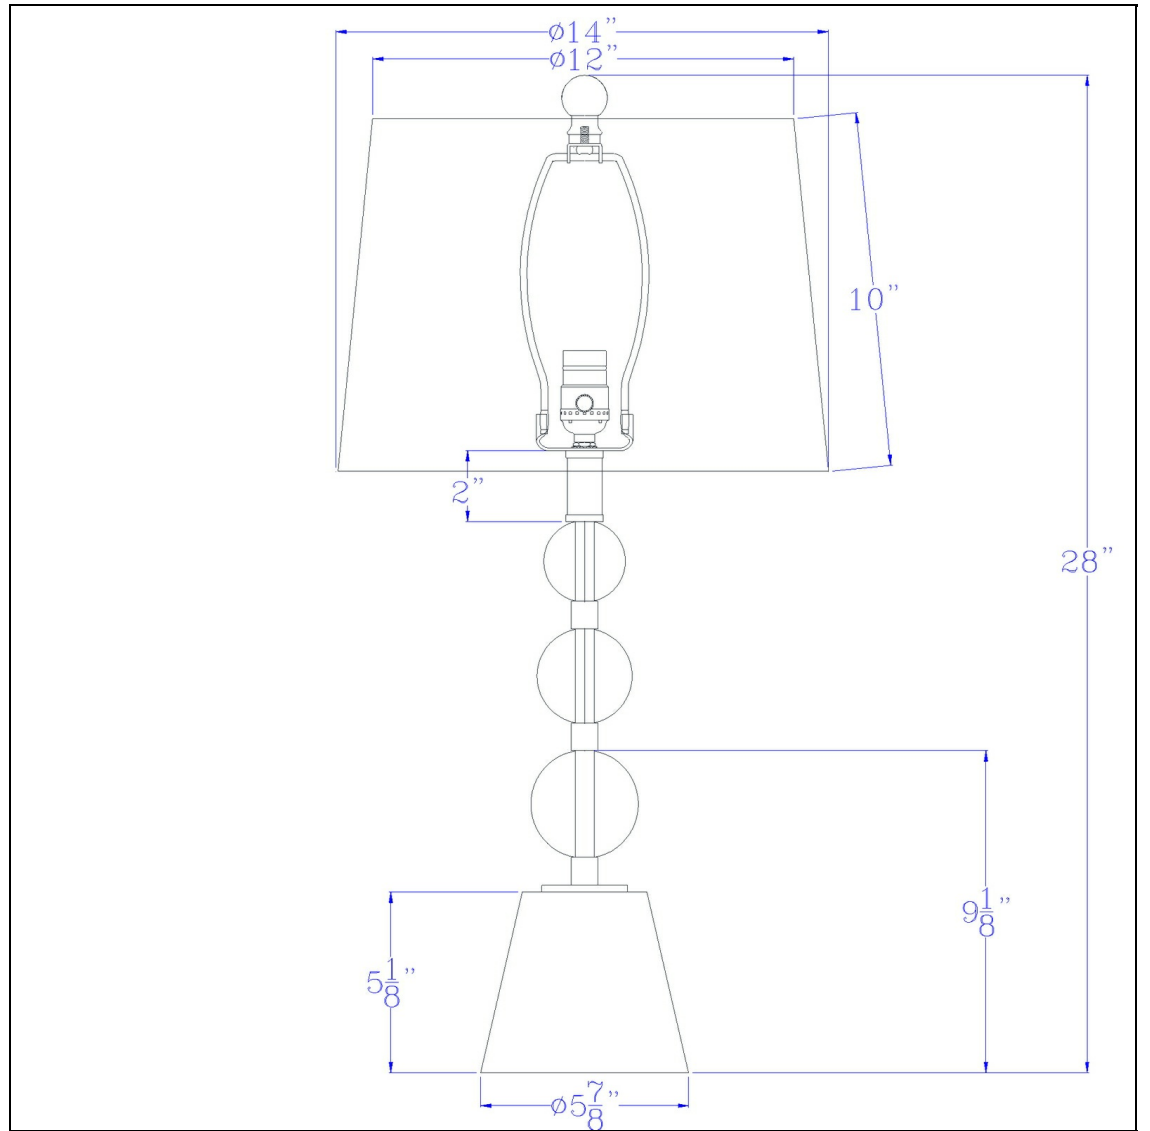

Product No. **BO-3145TB-2**

Description

Stacked Orb Style Table Lamp
Rotary Switch on Socket
Durable Metal and Glass Construction
Sold as a Pair
Ships in One Carton
Hardback Fabric Shade Included
Circular Metal Platform Base
Uplight Direction
This stacked orb table lamp is a great addition to any beside area, coffee table or home office. It features

Technical Specifications

UPC	020193067284	Shade Top1	12.00
Wattage	100W X 2	Shade Bottom1	14.00
Switch Type	ON/OFF	Shade Side	10.00
Bulb Base	E26	Carton 1 Dimensions	20.00 x 15.50 x 15.50
Number of Lights	2	Carton 2 Dimensions	0.00 x 0.00 x 15.50
Color	Brushed Steel/Crystal	Package Dimensions	L: 15.50 W: 15.50 H: 20.00
Base Color	Brushed steel		