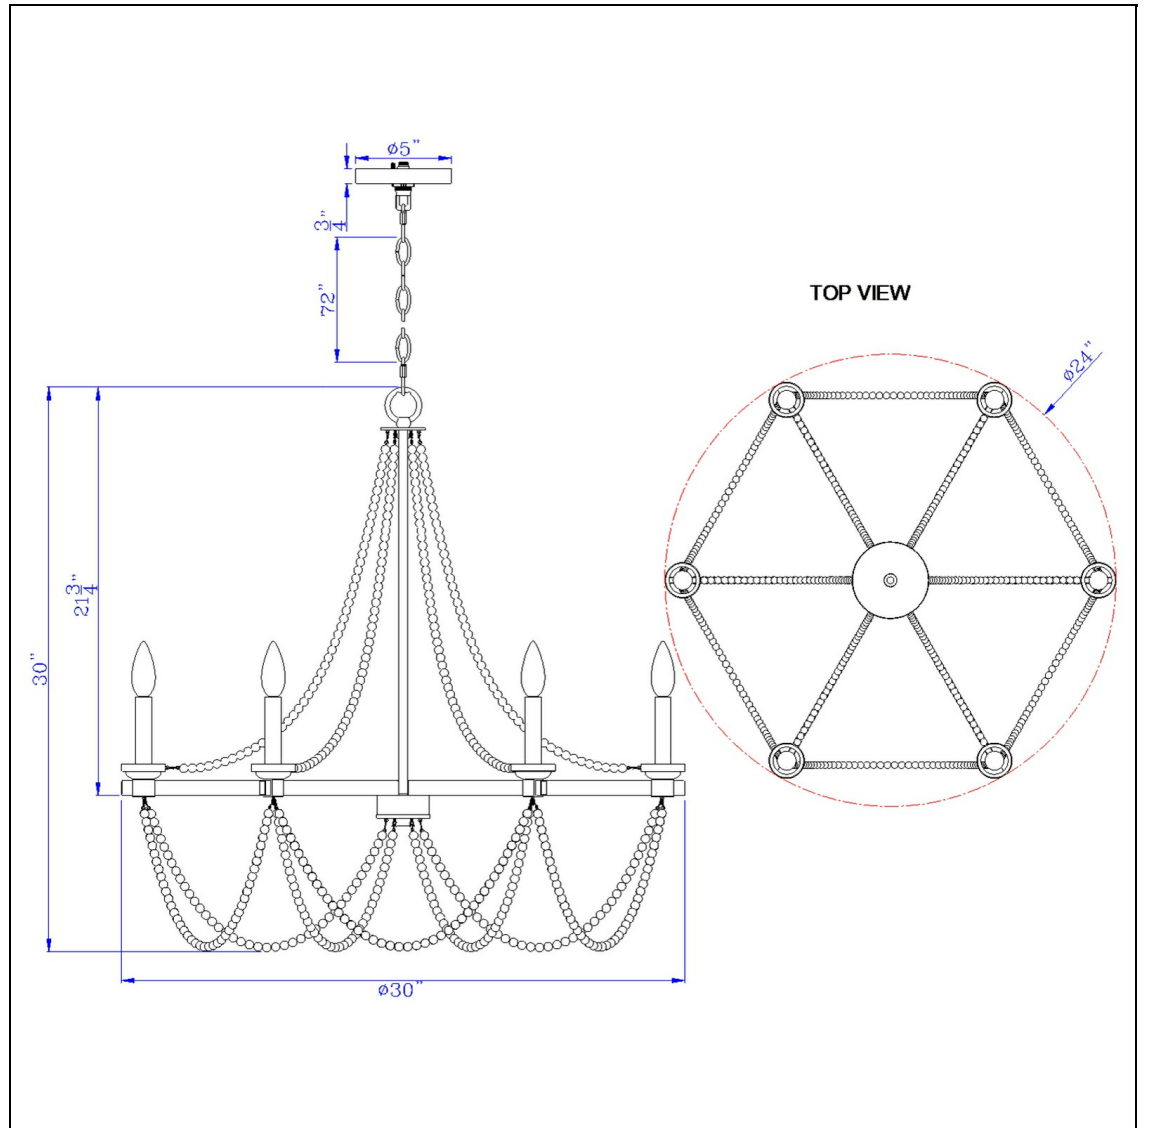

Product No. **FX-3798-6**

Description

60W x 6 Ventura metal beaded chandelier
Durable Metal Construction
Traditional Candelabra Design
Aged Silver Finish
Beaded Chain Accents
Canopy Included
6 Foot Chain Included
Refresh your home with this french country inspired chandelier light. It features six candelabra typ

Technical Specifications

UPC	020193067284	Carton 1 Dimensions	9.80 x 11.50 x 32.80
Wattage	6 X 60W	Carton 2 Dimensions	0.00 x 0.00 x 32.80
Bulb Base	E12	Package Dimensions	L: 32.80 W: 11.50 H: 9.80
Number of Lights	6		
Color	Aged silver		