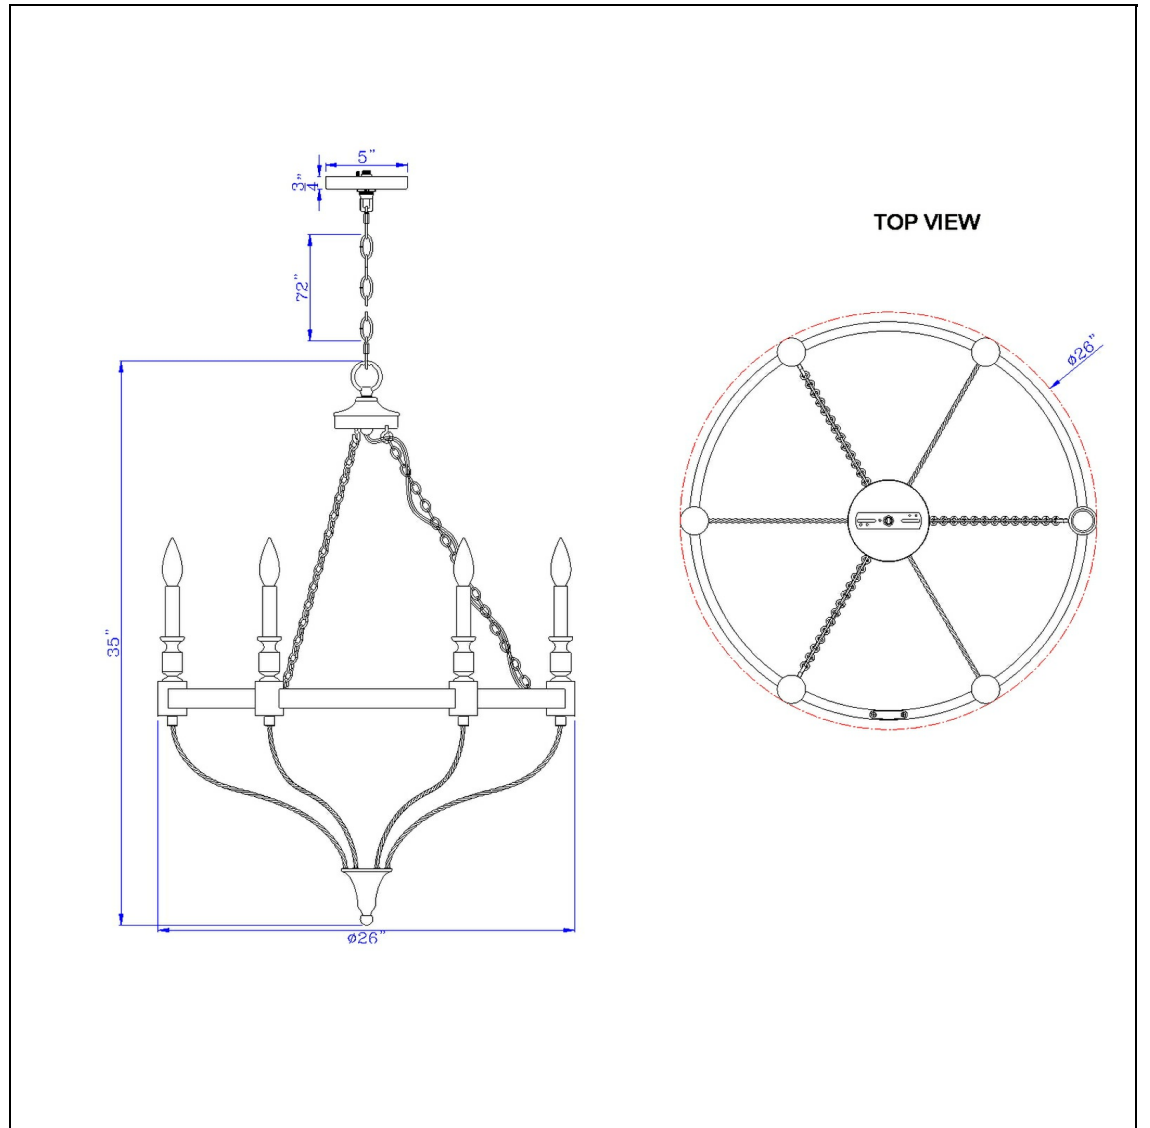

Product No. FX-3793-6

Description

60W x 6 Grove metal chandelier
Durable Metal Construction
Candelabra Style Uplight
Distressed Wood Wheel Frame
Satin Black Finish
Includes Canopy
6 Foot Chain Included
10 Feet Electrical Wiring
Refresh your home with this french country inspired chandelier light. It features six candelabra typ

Technical Specifications

UPC	020193067284
Wattage	6 X 60W
Bulb Base	E12
Number of Lights	6
Color	Drifted wood/Black

Carton 1 Dimensions	11.50 x 27.50 x 28.80
Carton 2 Dimensions	0.00 x 0.00 x 28.80
Package Dimensions	L: 28.80 W: 27.50 H: 11.50