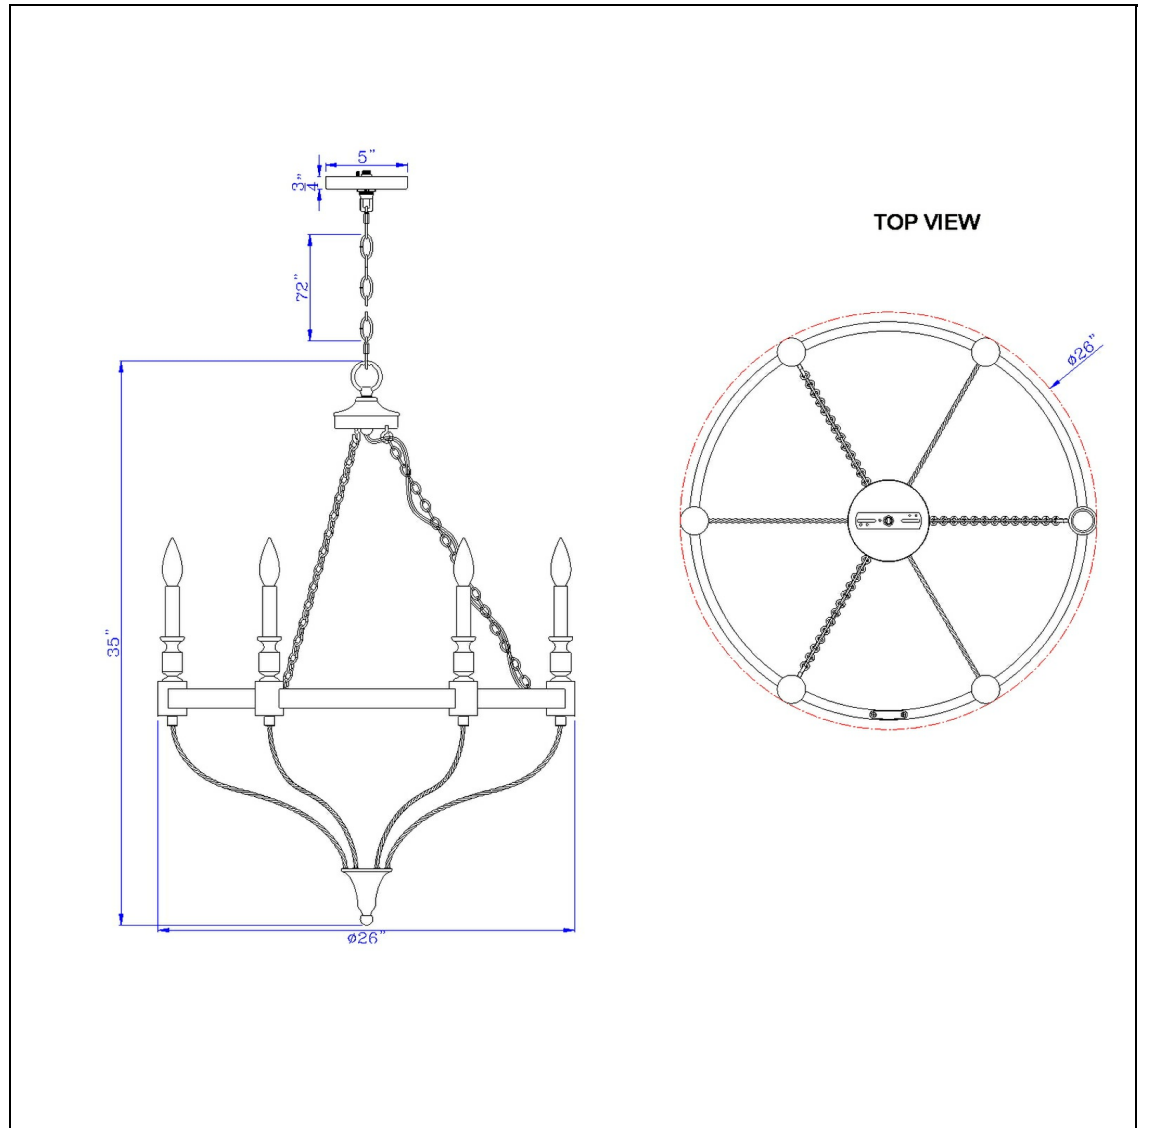

Product No. **FX-3793-6**

Description

60W x 6 Grove metal chandelier
Durable Metal Construction
Candelabra Style Uplight
Distressed Wood Wheel Frame
Satin Black Finish
Includes Canopy
6 Foot Chain Included
10 Feet Electrical Wiring
Refresh your home with this french country inspired chandelier light. It features six candelabra typ

Technical Specifications

UPC	020193067284
Wattage	6 X 60W
Bulb Base	E12
Number of Lights	6
Color	Drifted wood/Black

Carton 1 Dimensions	11.50 x 27.50 x 28.80
Carton 2 Dimensions	0.00 x 0.00 x 28.80
Package Dimensions	L: 28.80 W: 27.50 H: 11.50