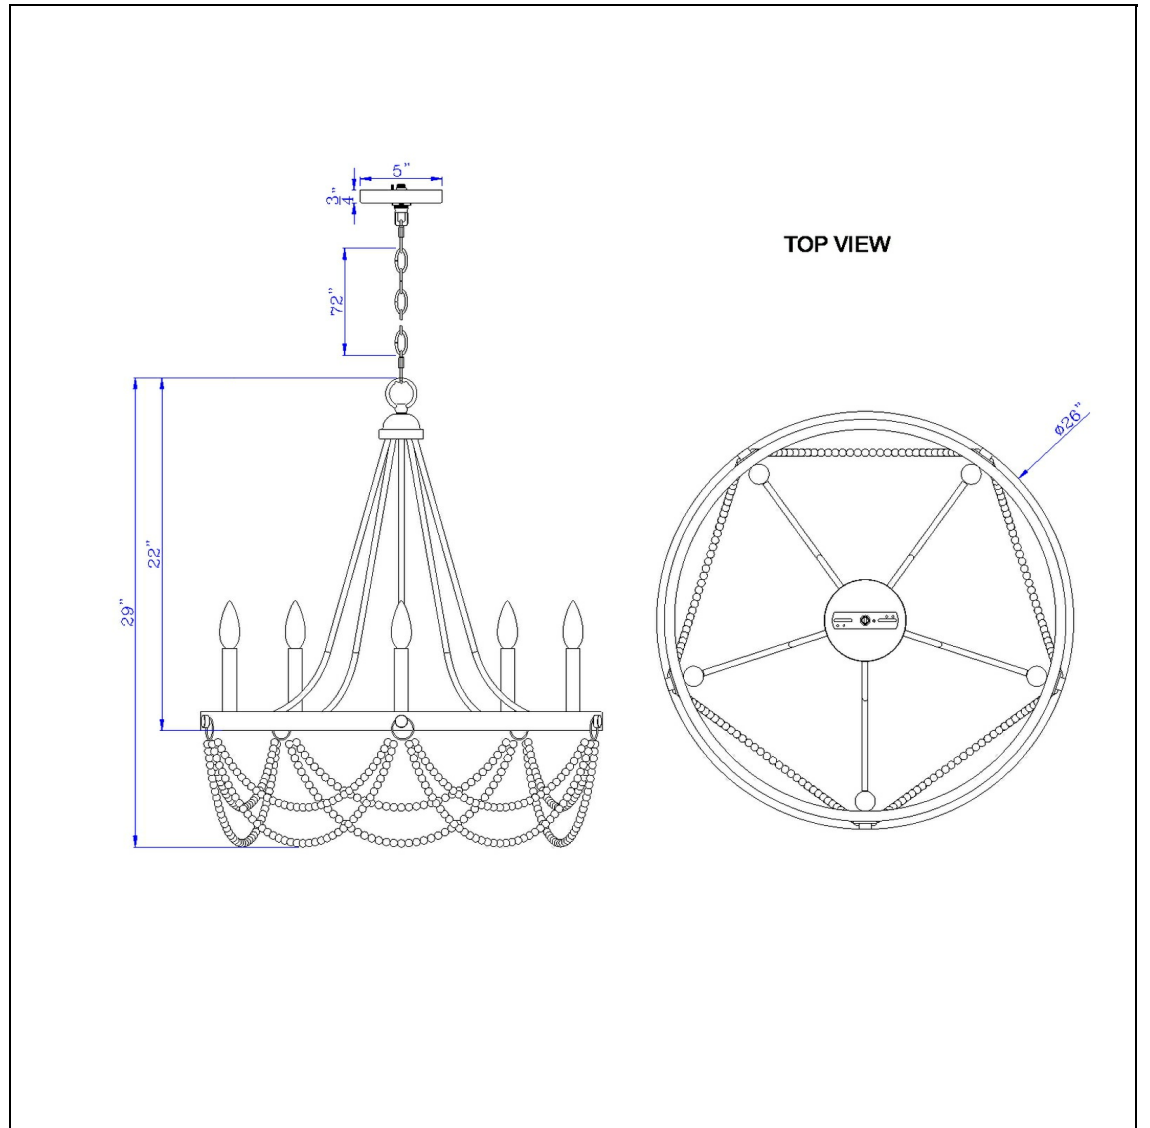

Product No. **FX-3791-5**

Description

60W x 5 Anniston beaded metal chandelier
Durable Metal Construction
Traditional Candelabra Design
White Wash Beaded Accents
Distressed Finish
Canopy Included
6 Foot Chain Included
Refresh your home with this french country inspired chandelier light. It features five candelabra ty

Technical Specifications

UPC	020193067284
Wattage	5 X 60W
Bulb Base	E12
Number of Lights	5
Color	Antique Silver

Carton 1 Dimensions	28.30 x 9.50 x 28.00
Carton 2 Dimensions	0.00 x 0.00 x 28.00
Package Dimensions	L: 28.00 W: 9.50 H: 28.30