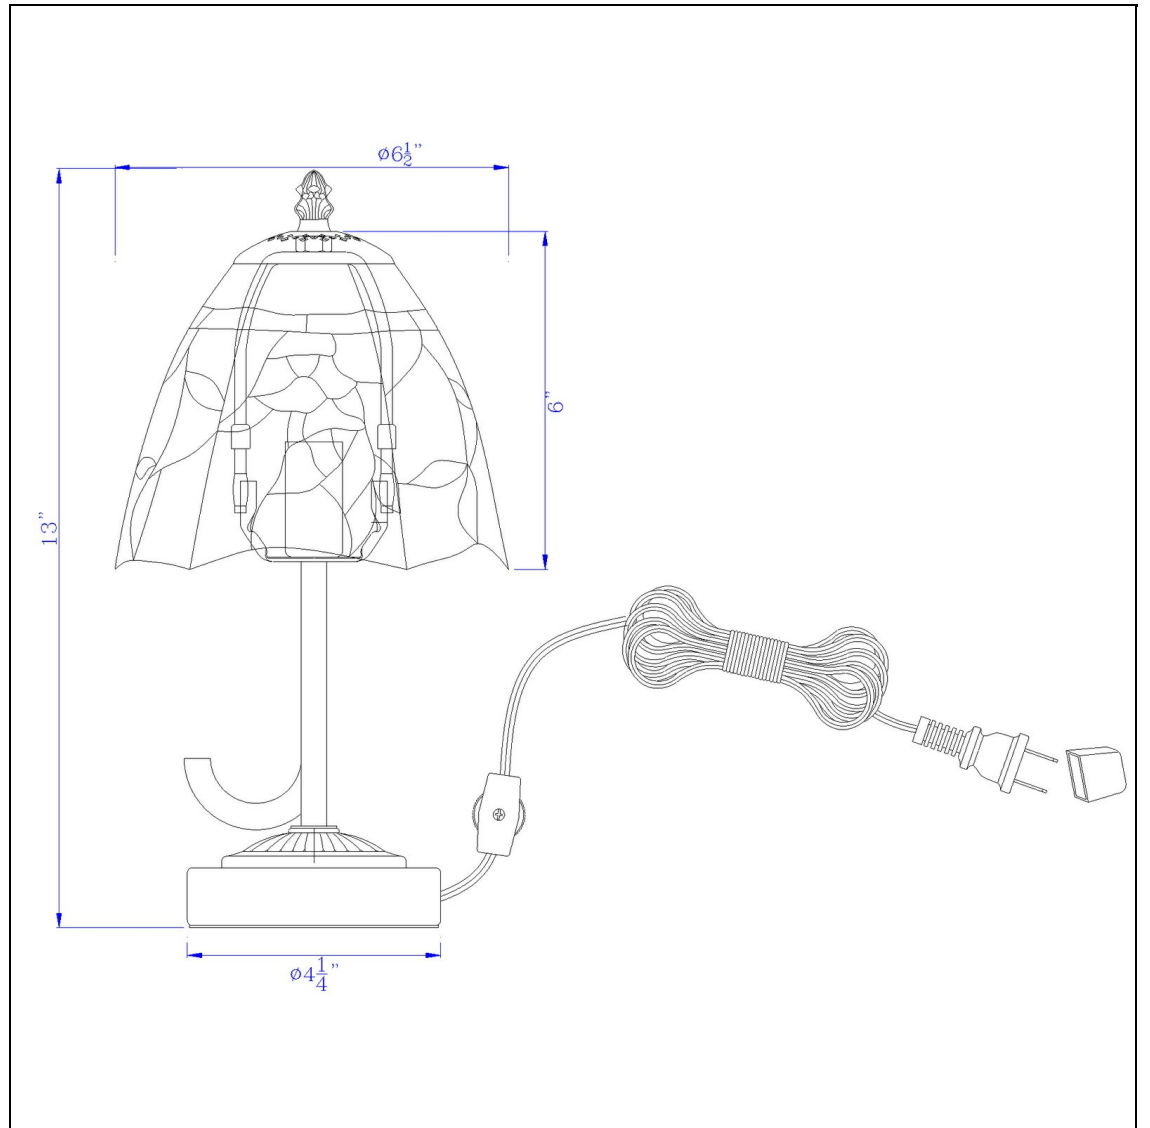

Product No. **BO-3119AC**

Description

40W metal/resin Tiffany accent lamp with inline switch
Durable Resin and Metal Construction
Durable Resin and Metal Construction
Hand Painted Tiffany Glass Shade
Pull Chain Switch
Weighted Base for Added Stability
Ships in One Carton
Total Glass Count: 66 pcs
Add a pop of color to your space with this compact size accent lamp. It features a hand painted stai

Technical Specifications

UPC	020193067284	Shade Bottom1	6.50
Wattage	40W	Shade Side	6.00
Switch Type	ON/OFF	Carton 1 Dimensions	12.30 x 18.50 x 27.50
Bulb Base	E12	Carton 2 Dimensions	0.00 x 0.00 x 27.50
Number of Lights	1	Package Dimensions	L: 27.50 W: 18.50 H: 12.30
Color	Dark Bronze		