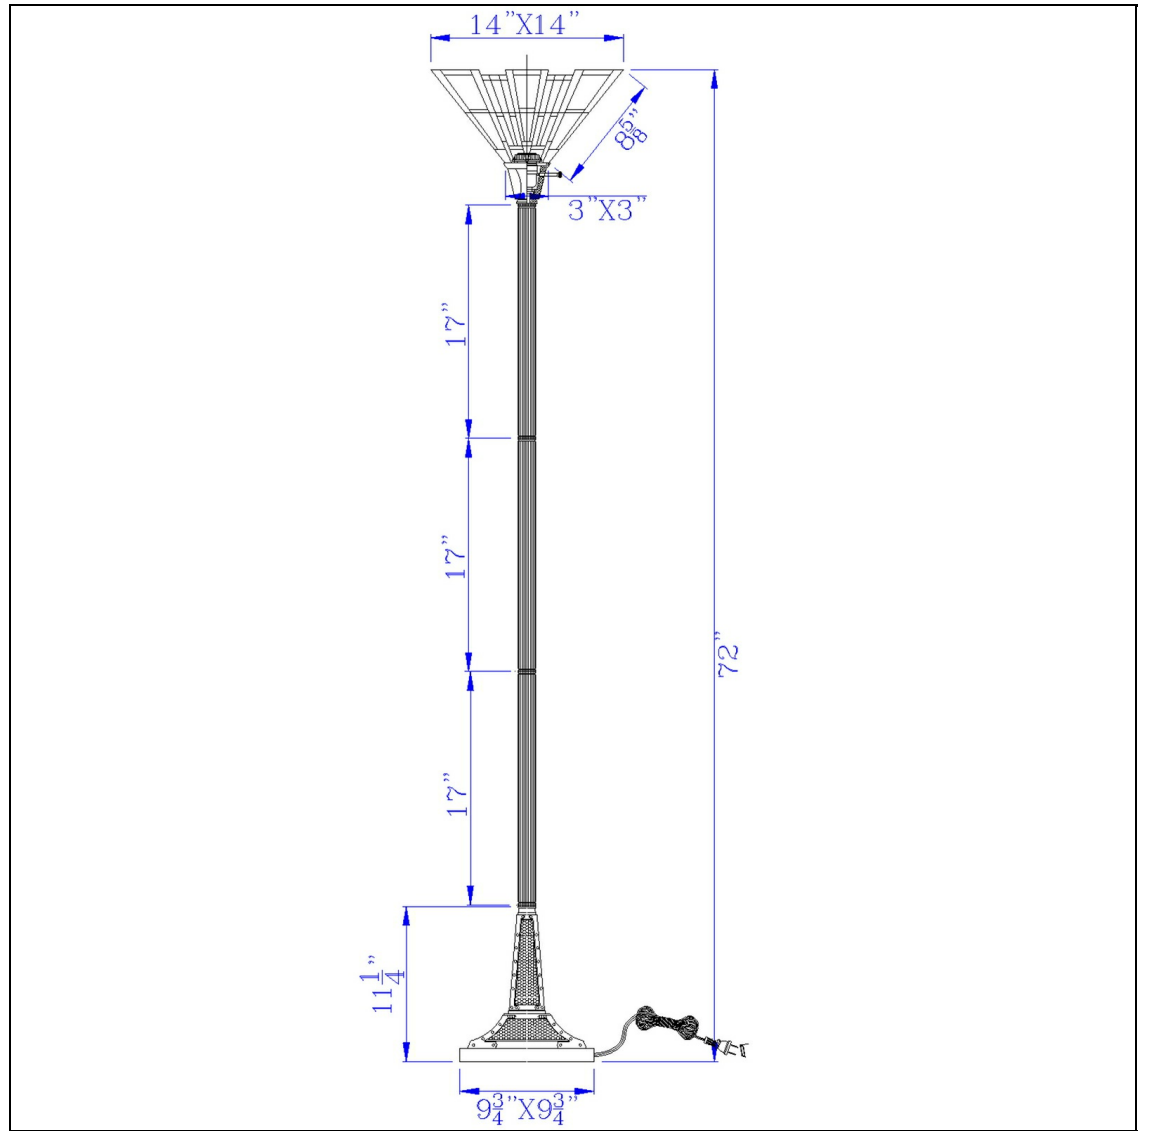

Product No. **BO-3100TR**

Description

150W 3 way metal/resin Tiffany torchiere  
Durable Resin and Metal Construction  
Hand Painted Tiffany Glass Shade  
On/Off Switch on Socket  
Weighted Base for Added Stability  
Ships in One Carton  
Total Glass Count: 224 pcs  
Add a pop of color to your home with this stained glass tiffany torchiere style floor lamp. It featu

Technical Specifications

<b>UPC</b>	020193067284	<b>Shade Top1</b>	3.00
<b>Wattage</b>	150W	<b>Shade Top2</b>	3.00
<b>Switch Type</b>	3 WAY	<b>Shade Bottom1</b>	14.00
<b>Bulb Base</b>	E26	<b>Shade Bottom2</b>	14.00
<b>Number of Lights</b>	1	<b>Shade Side</b>	8.63
<b>Color</b>	Dark Bronze	<b>Carton 1 Dimensions</b>	25.50 x 13.80 x 18.80
		<b>Carton 2 Dimensions</b>	0.00 x 0.00 x 18.80
		<b>Package Dimensions</b>	L: 18.80 W: 13.80 H: 25.50