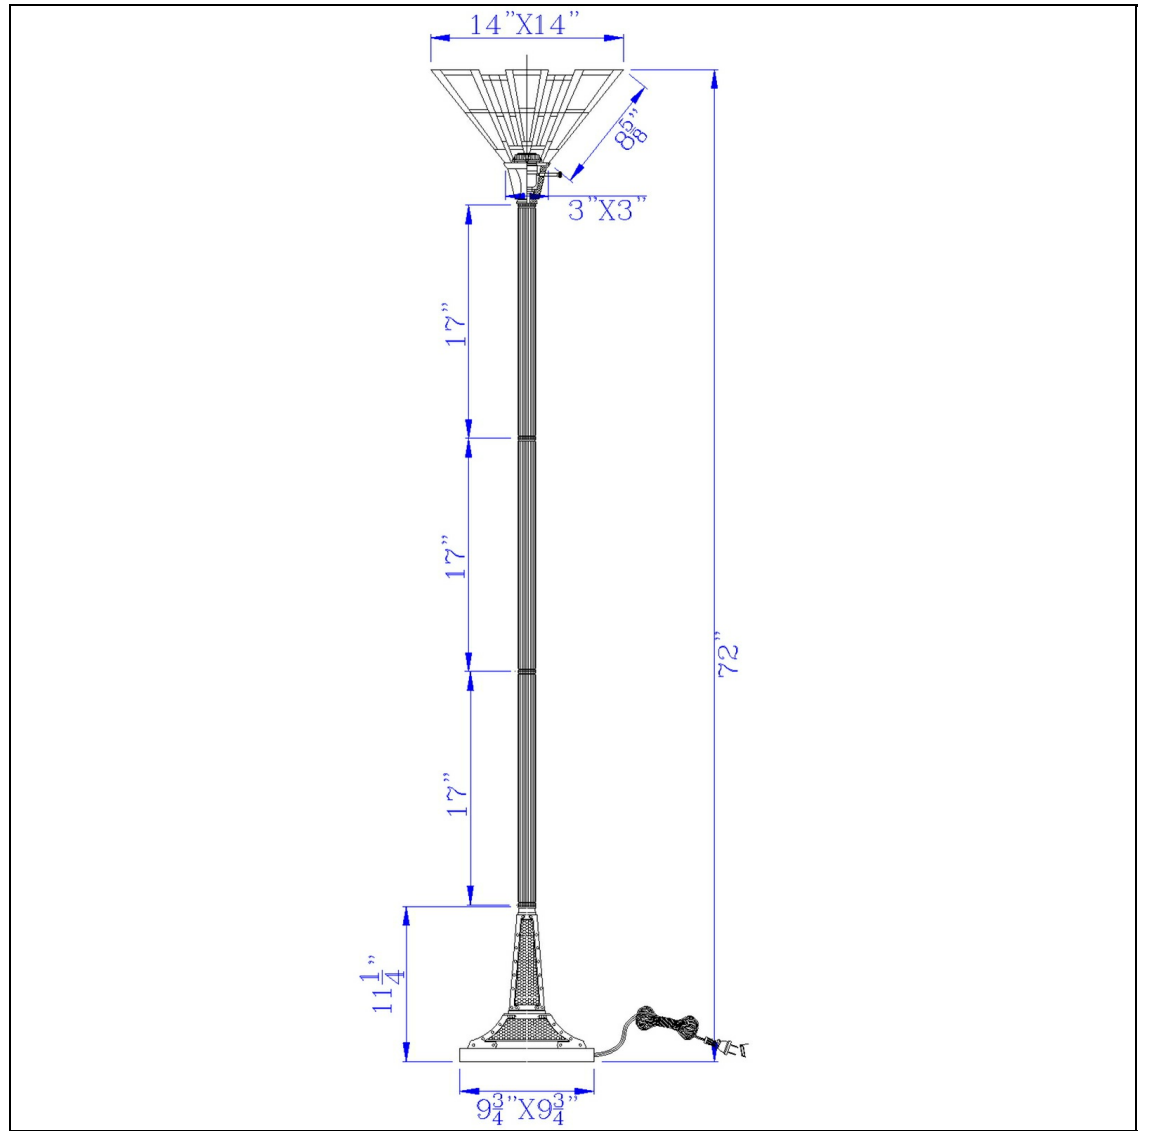

Product No. **BO-3100TR**

Description

150W 3 way metal/resin Tiffany torchiere  
Durable Resin and Metal Construction  
Hand Painted Tiffany Glass Shade  
On/Off Switch on Socket  
Weighted Base for Added Stability  
Ships in One Carton  
Add a pop of color to your home with this stained glass tiffany torchiere style floor lamp. It featu

Technical Specifications

<b>UPC</b>	020193067284	<b>Shade Top1</b>	3.00
<b>Wattage</b>	150W	<b>Shade Top2</b>	3.00
<b>Switch Type</b>	3 WAY	<b>Shade Bottom1</b>	14.00
<b>Bulb Base</b>	E26	<b>Shade Bottom2</b>	14.00
<b>Number of Lights</b>	1	<b>Shade Side</b>	8.63
<b>Color</b>	Dark Bronze	<b>Carton 1 Dimensions</b>	25.50 x 13.80 x 18.80
		<b>Carton 2 Dimensions</b>	0.00 x 0.00 x 18.80
		<b>Package Dimensions</b>	L: 18.80 W: 13.80 H: 25.50