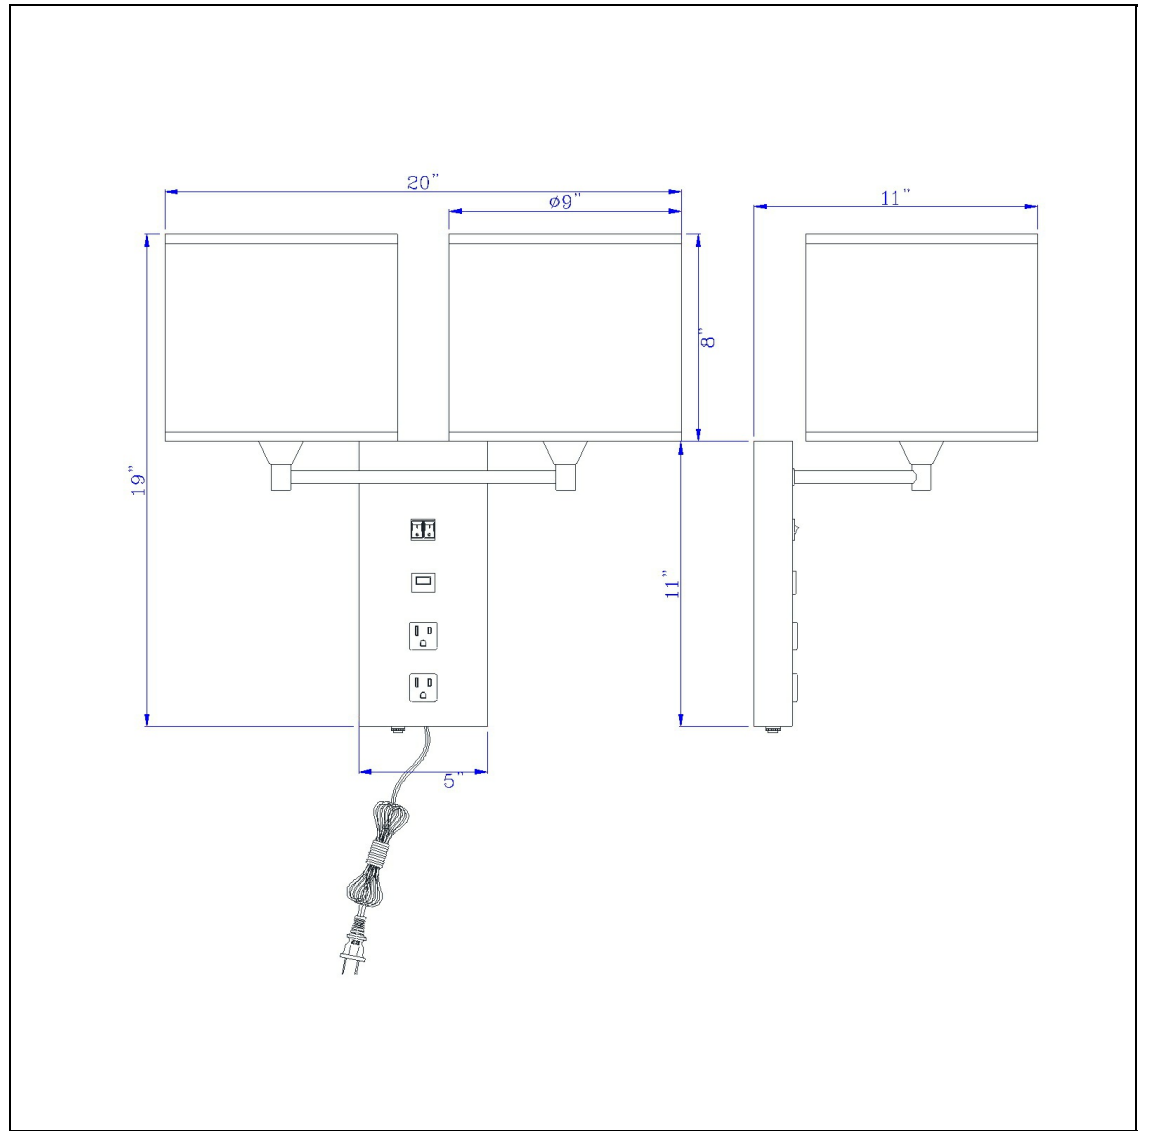

Product No. **LA-8049W2L-1**

Description

60W x 2 Reedsport wall lamp with 2 power outlets and 1 USB charging port  
Durable Metal Construction  
Double Light Construction  
USB Port on Base  
Functional Outlet on Base  
Rocker Switch on Base  
Round Hardback Fabric Shade Included  
This modern wall lamp is a useful addition to your collection. It features a durable metal construct

Technical Specifications

<b>UPC</b>	020193067284	<b>Shade Top1</b>	9.00
<b>Wattage</b>	60W X 2	<b>Shade Bottom1</b>	9.00
<b>Switch Type</b>	ON/OFF	<b>Shade Side</b>	8.00
<b>Bulb Base</b>	E26	<b>Carton 1 Dimensions</b>	16.00 x 22.00 x 5.90
<b>Number of Lights</b>	2	<b>Carton 2 Dimensions</b>	0.00 x 0.00 x 5.90
<b>Color</b>	Brushed Steel	<b>Package Dimensions</b>	L: 5.90 W: 22.00 H: 16.00