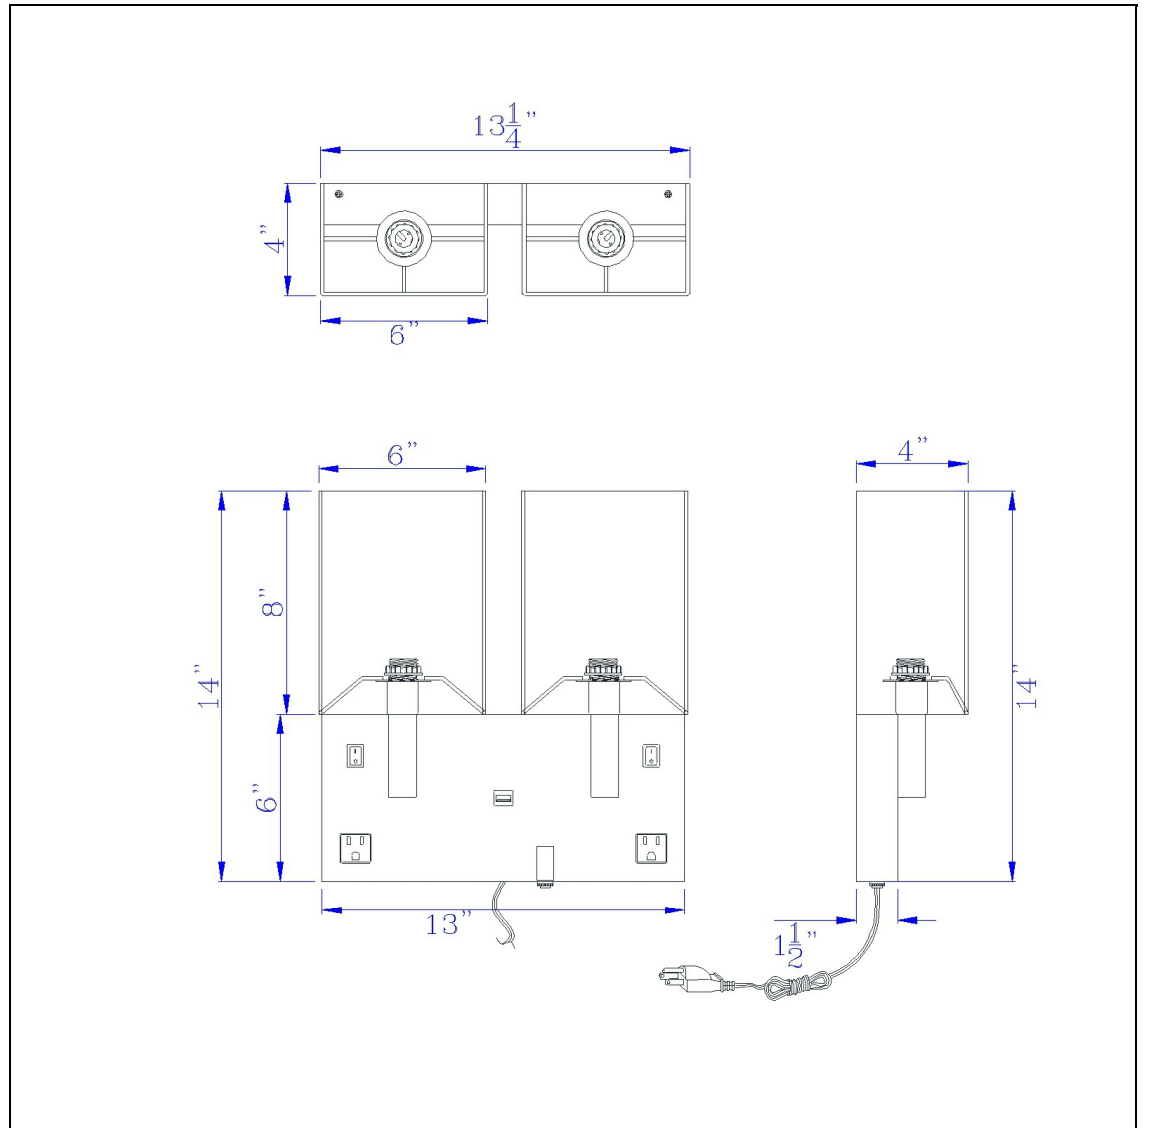

Product No. **LA-8048W2L-1**

Description

40W x 2 Oberlin wall lamp with 2 power outlets and 1 USB charging port
Durable Metal Construction
Double Light Construction
USB Port on Base
Functional Outlet on Base
Rocker Switch on Base
Hardback Fabric Shade Panel
This modern wall lamp is a useful addition to your collection. It features a simple yet elegant meta

Technical Specifications

UPC	020193067284	Shade Top1	6.00
Wattage	40W X 2	Shade Top2	4.00
Switch Type	ON/OFF	Shade Bottom1	6.00
Bulb Base	E12	Shade Bottom2	4.00
Number of Lights	2	Shade Side	8.00
Color	Dark Bronze	Carton 1 Dimensions	8.00 x 10.40 x 15.50
		Carton 2 Dimensions	0.00 x 0.00 x 15.50
		Package Dimensions	L: 15.50 W: 10.40 H: 8.00