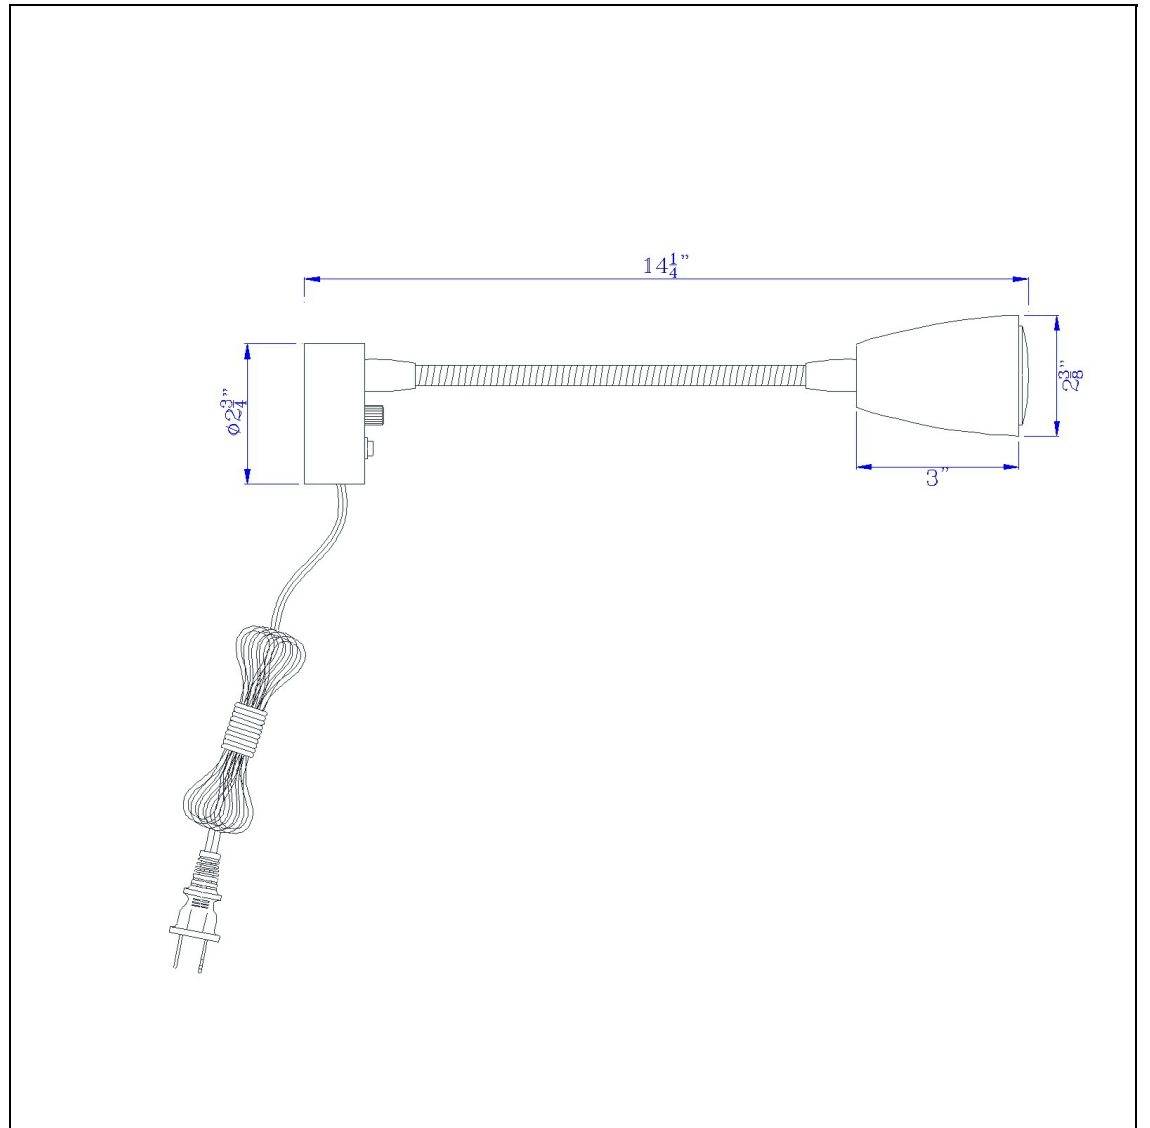

## Product No. LA-8047

### Description

6W LED gooseneck bedside reading light  
(3K, 6W GU10 bulb included)  
Durable Metal Construction  
Flexible Gooseneck Light  
Led Reading Light  
Rocker Switch on Base  
Brushed Steel Metal Finish  
Ships in one carton  
This modern wall lamp is a useful addition to your collection. It features a simple yet elegant meta

### Technical Specifications

<b>UPC</b>	020193067284	<b>Shade Bottom1</b>	2.38
<b>Wattage</b>	LED 6W	<b>Shade Side</b>	3.00
<b>CRI</b>	85	<b>Carton 1 Dimensions</b>	16.30 x 20.30 x 22.10
<b>Lumen</b>	450LM	<b>Carton 2 Dimensions</b>	0.00 x 0.00 x 22.10
<b>Switch Type</b>	ON/OFF	<b>Package Dimensions</b>	L: 22.10 W: 20.30 H: 16.30
<b>Bulb Base</b>	LED		
<b>Number of Lights</b>	LED		
<b>Color</b>	Brushed Steel		