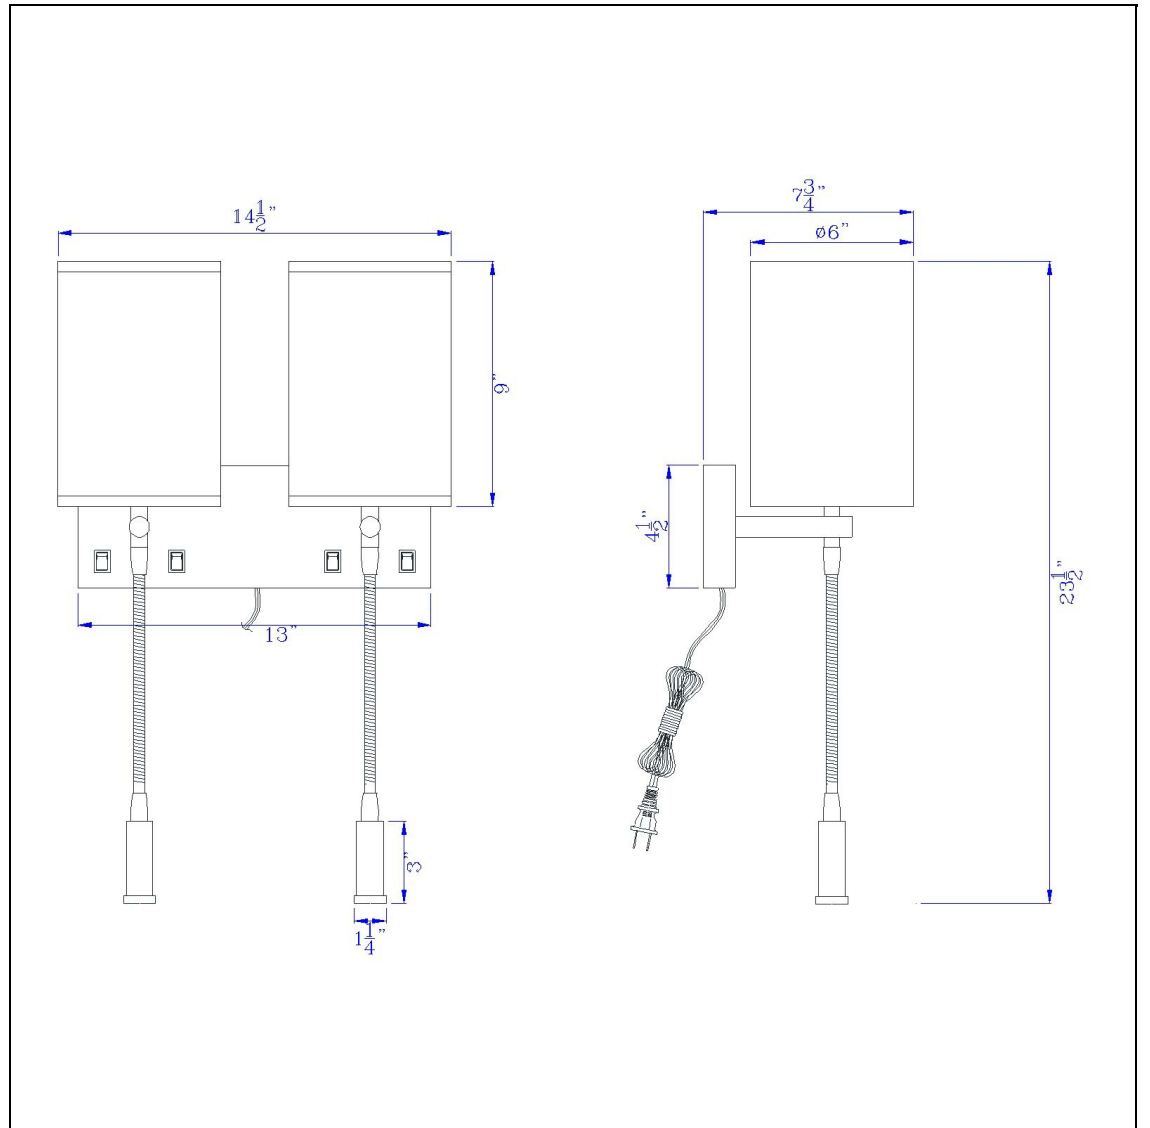

Product No. **LA-8045W2L-1**

Description

60W x 2 Lakewood wall lamp with two 1W intergrated LED reading lamps
Durable Metal Construction
Flexible Gooseneck Light
Led Reading Light
Rocker Switch on Base
Hardback Linen Shade Included
Brushed Steel Metal Finish
This modern wall lamp is a useful addition to your collection. It features a simple yet elegant meta

Technical Specifications

UPC	020193067284
Wattage	60W X2 + 1W x 2
Switch Type	ON/OFF
Bulb Base	E26
Number of Lights	2
Color	Brushed Steel

Shade Top1	6.00
Shade Bottom1	6.00
Shade Side	9.00
Carton 1 Dimensions	15.30 x 11.50 x 15.00
Carton 2 Dimensions	0.00 x 0.00 x 15.00
Package Dimensions	L: 15.00 W: 11.50 H: 15.30