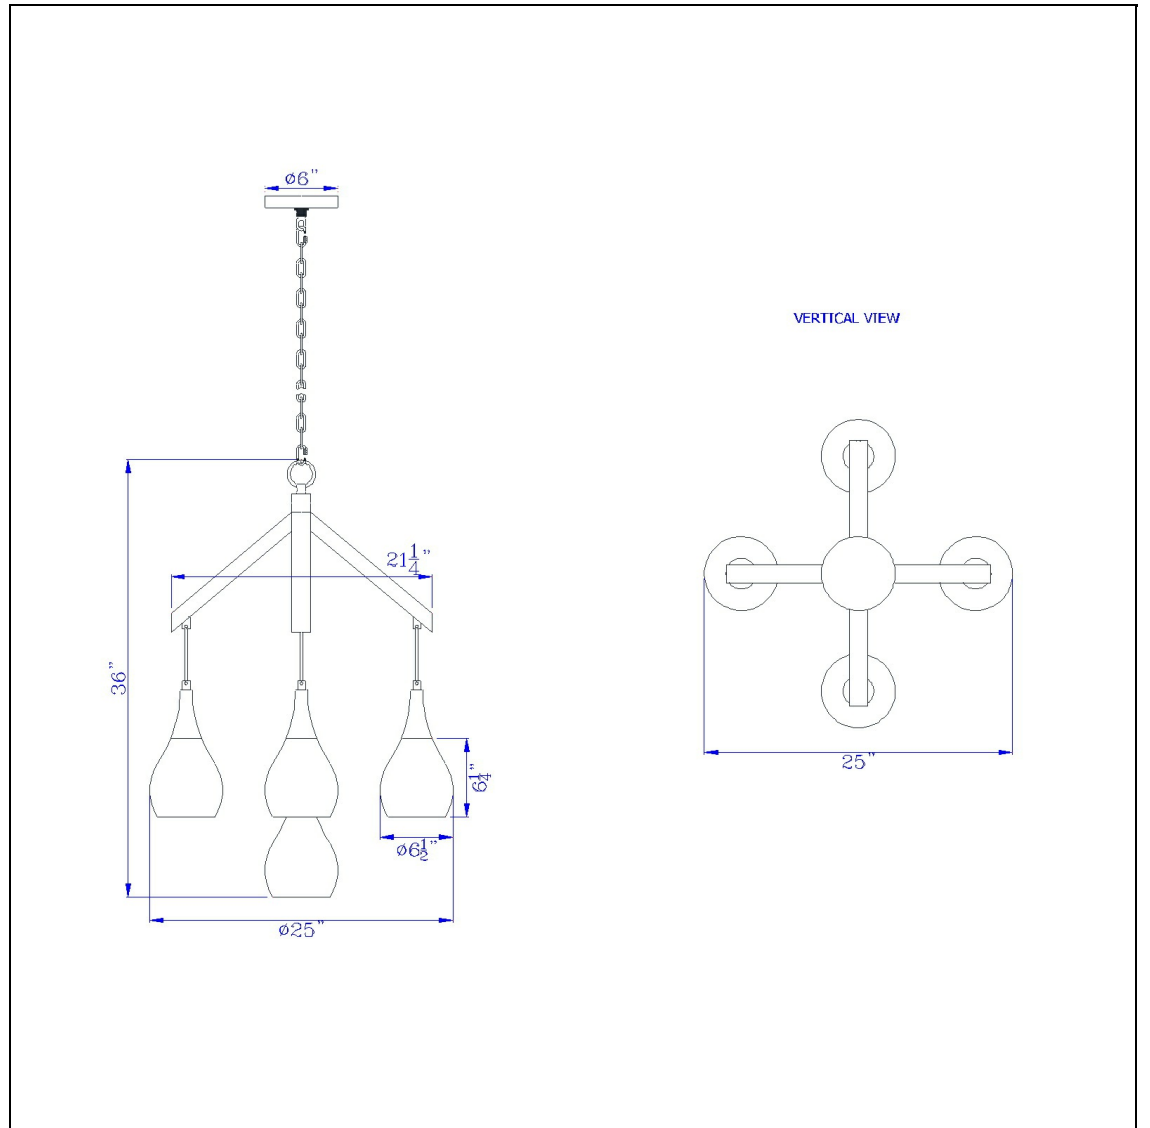

Product No. FX-3787-5

Description

60W x 5 Watkins rubber wood chandelier with hanging glass shades
Durable Metal and Wood Construction
Clear Glass Shades Included
Canopy Included
Six Foot Chain
Ships in One Carton
Chain can be adjusted to desired length
Refresh your home with this hanging five light wood and metal chandelier. It features metal accents

Technical Specifications

UPC	020193067284	Shade Bottom1	6.50
Wattage	60W X 5	Shade Side	6.25
Switch Type	X	Carton 1 Dimensions	19.00 x 20.80 x 20.80
Bulb Base	E26	Carton 2 Dimensions	0.00 x 0.00 x 20.80
Number of Lights	5	Package Dimensions	L: 20.80 W: 20.80 H: 19.00
Color	Wood/Dark Bronze		