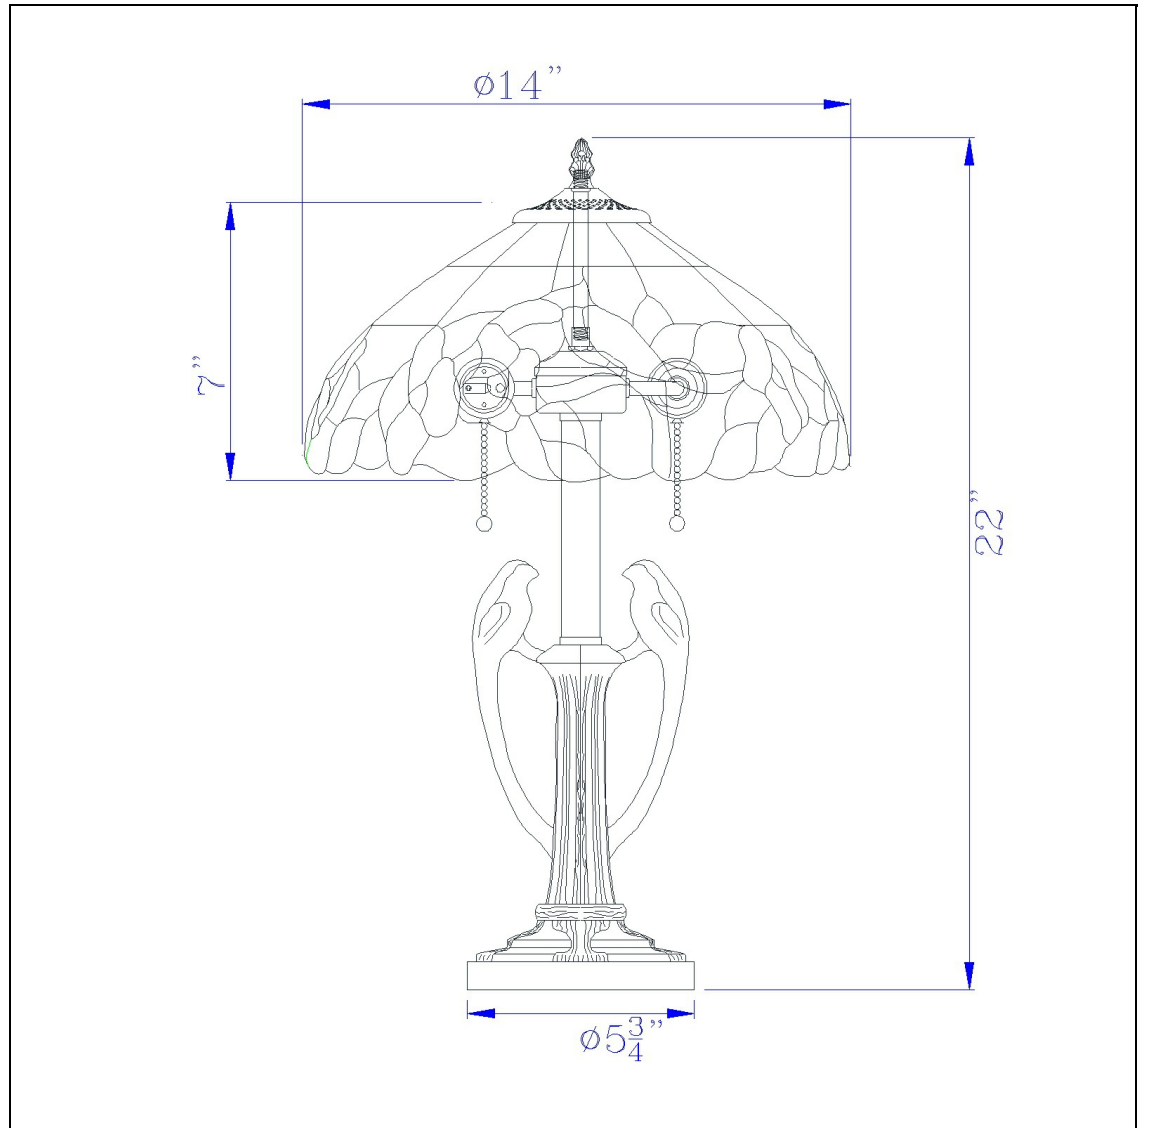

Product No. **BO-3076TB**

Description

60W x 2 Tiffany table lamp
Durable Resin Construction
Painted Tiffany Art Glass
Pull Chain Mechanism
Little to No Assembly Required
Ships in One Carton
Weighted Base for Added Stability
Total Glass Count: 156 pcs
Zinc cast lamp base
Add a pop of color with this striking colored glass table lamp. It features a patterned hand painted

Technical Specifications

UPC	020193067284	Shade Bottom1	14.00
Wattage	60W X 2	Shade Side	7.00
Switch Type	ON/OFF	Carton 1 Dimensions	22.80 x 10.50 x 17.30
Bulb Base	E26	Carton 2 Dimensions	0.00 x 0.00 x 17.30
Number of Lights	2	Package Dimensions	L: 17.30 W: 10.50 H: 22.80
Color	Antique Bronze		