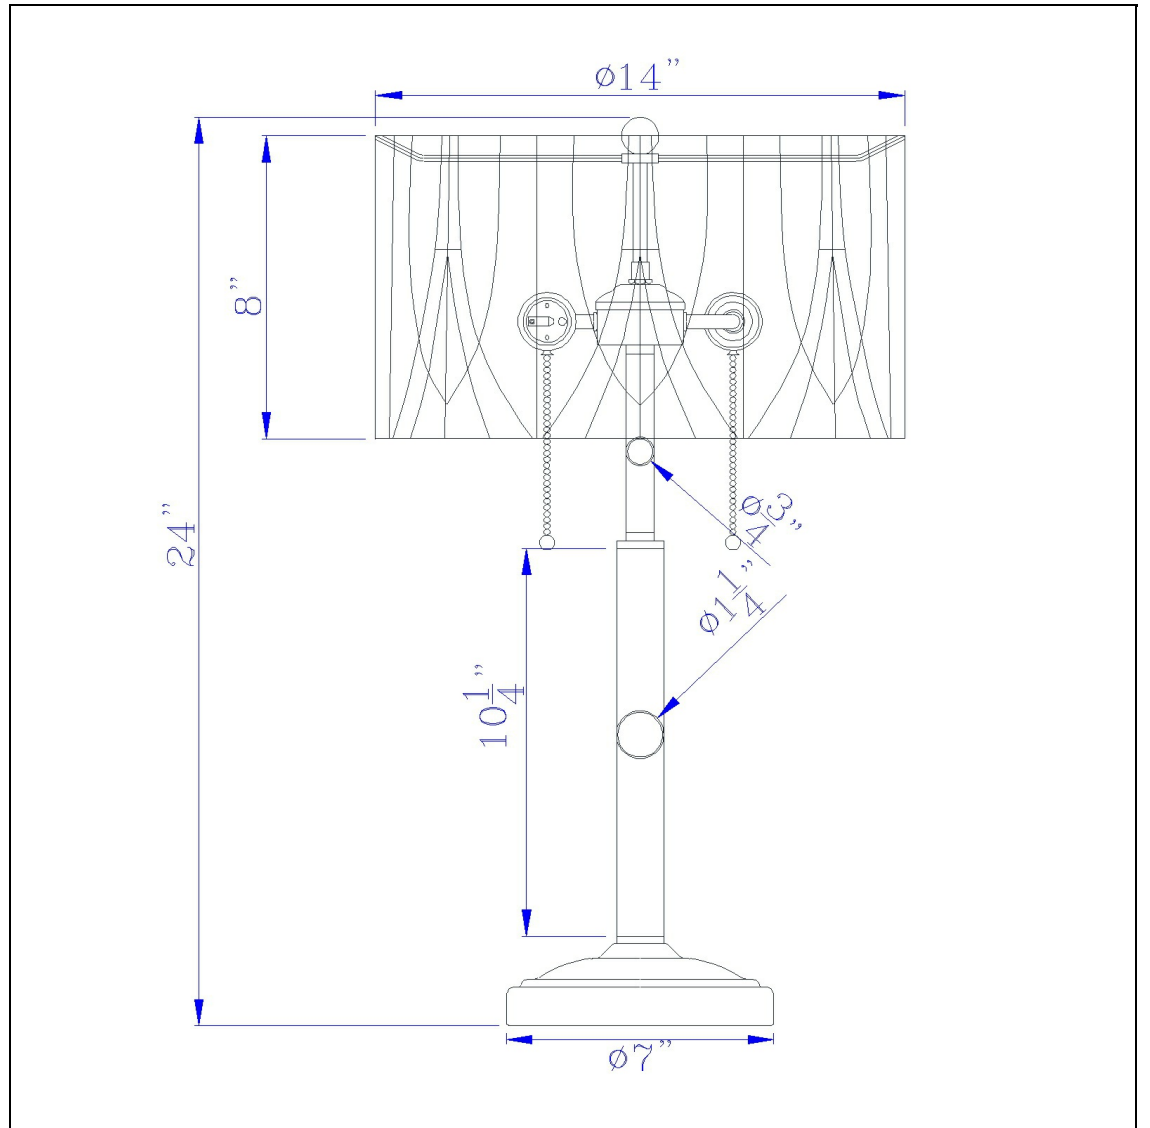

Product No. **BO-3075TB**

Description

60W x 2 Tiffany table lamp  
Durable metal construction  
Painted Tiffany Art Glass  
Pull Chain Mechanism  
Zinc cast lamp base  
Ships in One Carton  
Weighted Base for Added Stability  
Total Glass Count: 104 pcs  
Add a pop of color with this striking colored  
glasst table lamp. It features a patterned  
hand painte

Technical Specifications

<b>UPC</b>	020193067284	<b>Shade Top1</b>	14.00
<b>Wattage</b>	60W X 2	<b>Shade Bottom1</b>	14.00
<b>Switch Type</b>	ON/OFF	<b>Shade Side</b>	8.00
<b>Bulb Base</b>	E26	<b>Carton 1 Dimensions</b>	17.80 x 12.80 x 17.30
<b>Number of Lights</b>	2	<b>Carton 2 Dimensions</b>	0.00 x 0.00 x 17.30
<b>Color</b>	Antique Bronze	<b>Package Dimensions</b>	L: 17.30 W: 12.80 H: 17.80