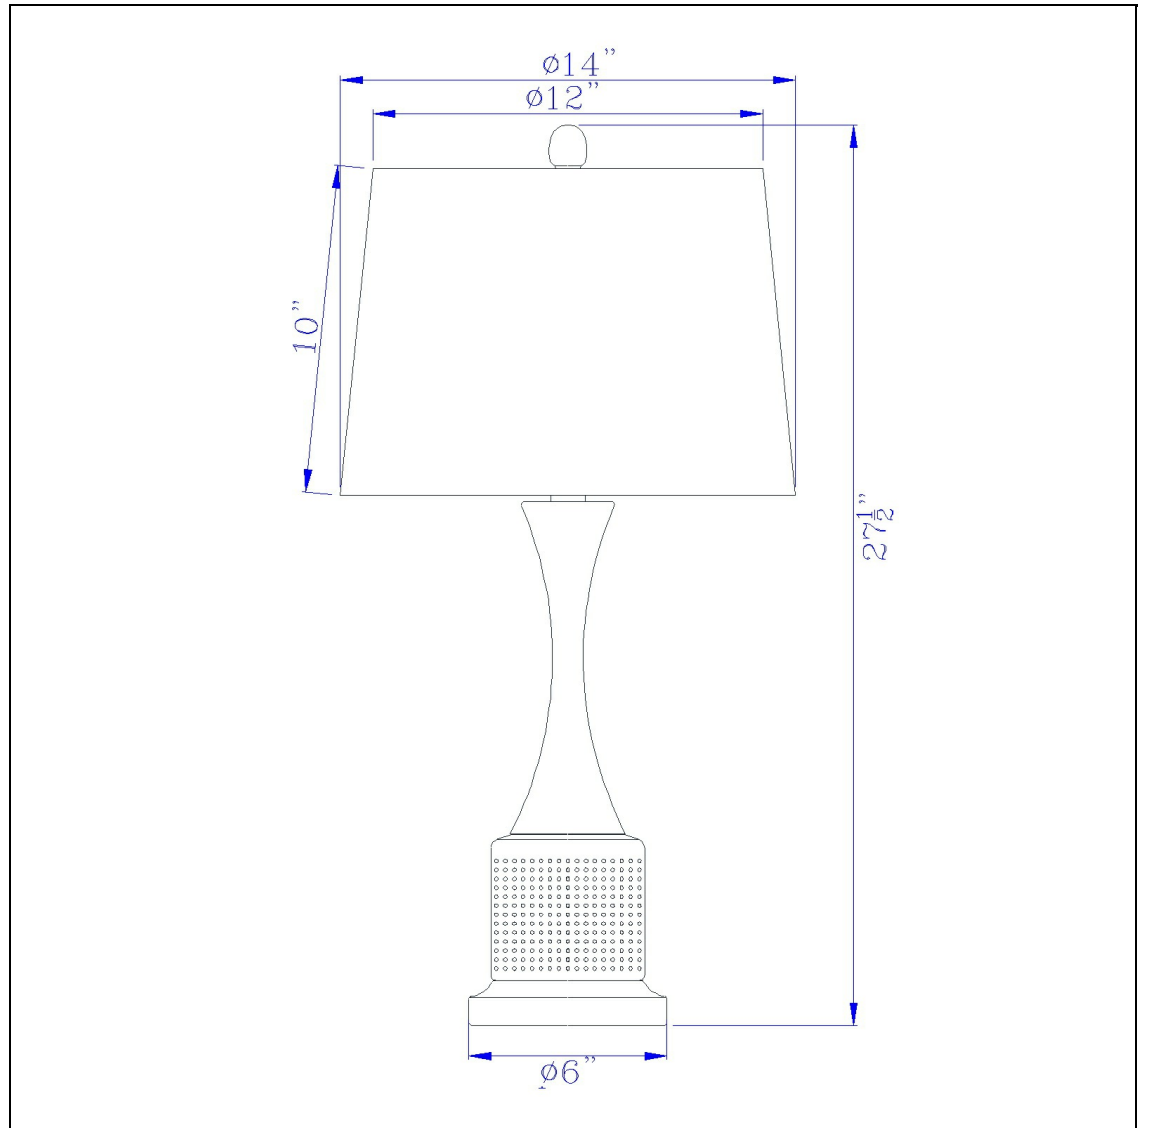

Product No. **BO-3071TB-2**

Description

100W Toccoa metal table lamp. Priced and sold as pairs  
Durable Metal Construction  
Sold as a Pair  
Ships in One Carton  
Little to No Assembly Required  
Hardback Linen Shade Included  
Antique Brass Finish  
Bring an industrial touch to your home with this set of antique brass table lamps. They feature a du

Technical Specifications

<b>UPC</b>	020193067284	<b>Shade Top1</b>	12.00
<b>Wattage</b>	100W	<b>Shade Bottom1</b>	14.00
<b>Switch Type</b>	ON/OFF	<b>Shade Side</b>	10.00
<b>Bulb Base</b>	E26	<b>Carton 1 Dimensions</b>	20.30 x 15.50 x 15.50
<b>Number of Lights</b>	2	<b>Carton 2 Dimensions</b>	0.00 x 0.00 x 15.50
<b>Color</b>	Antique Brass	<b>Package Dimensions</b>	L: 15.50 W: 15.50 H: 20.30