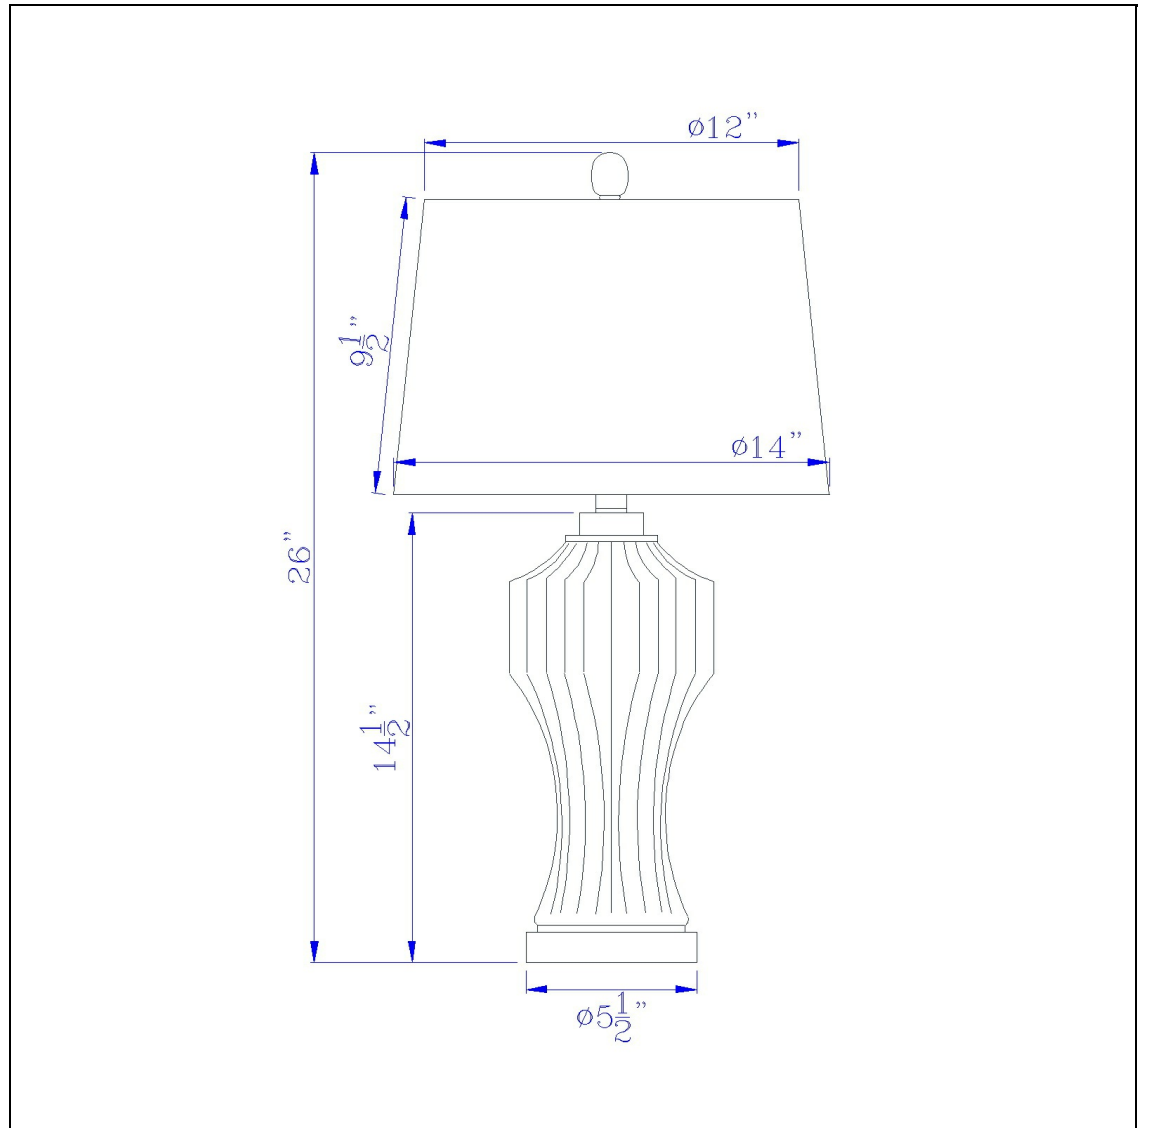

Product No. **BO-3062TB**

Description

100W 3 way Reston column glass table lamp
Durable Glass Construction
Geometric Shape Table Lamp
Hardback Linen Shade Included
Ships in One Carton
Little to no Assembly Required
Weighted Base for Added Stability
Add a touch of glam to your space with this geometric glass table lamp. This lamp features a durable

Technical Specifications

UPC	020193067284	Shade Top1	12.00
Wattage	100W	Shade Bottom1	14.00
Switch Type	ON/OFF	Shade Side	9.50
Bulb Base	E26	Carton 1 Dimensions	17.50 x 15.00 x 15.00
Number of Lights	1	Carton 2 Dimensions	0.00 x 0.00 x 15.00
Color	Clear glass	Package Dimensions	L: 15.00 W: 15.00 H: 17.50