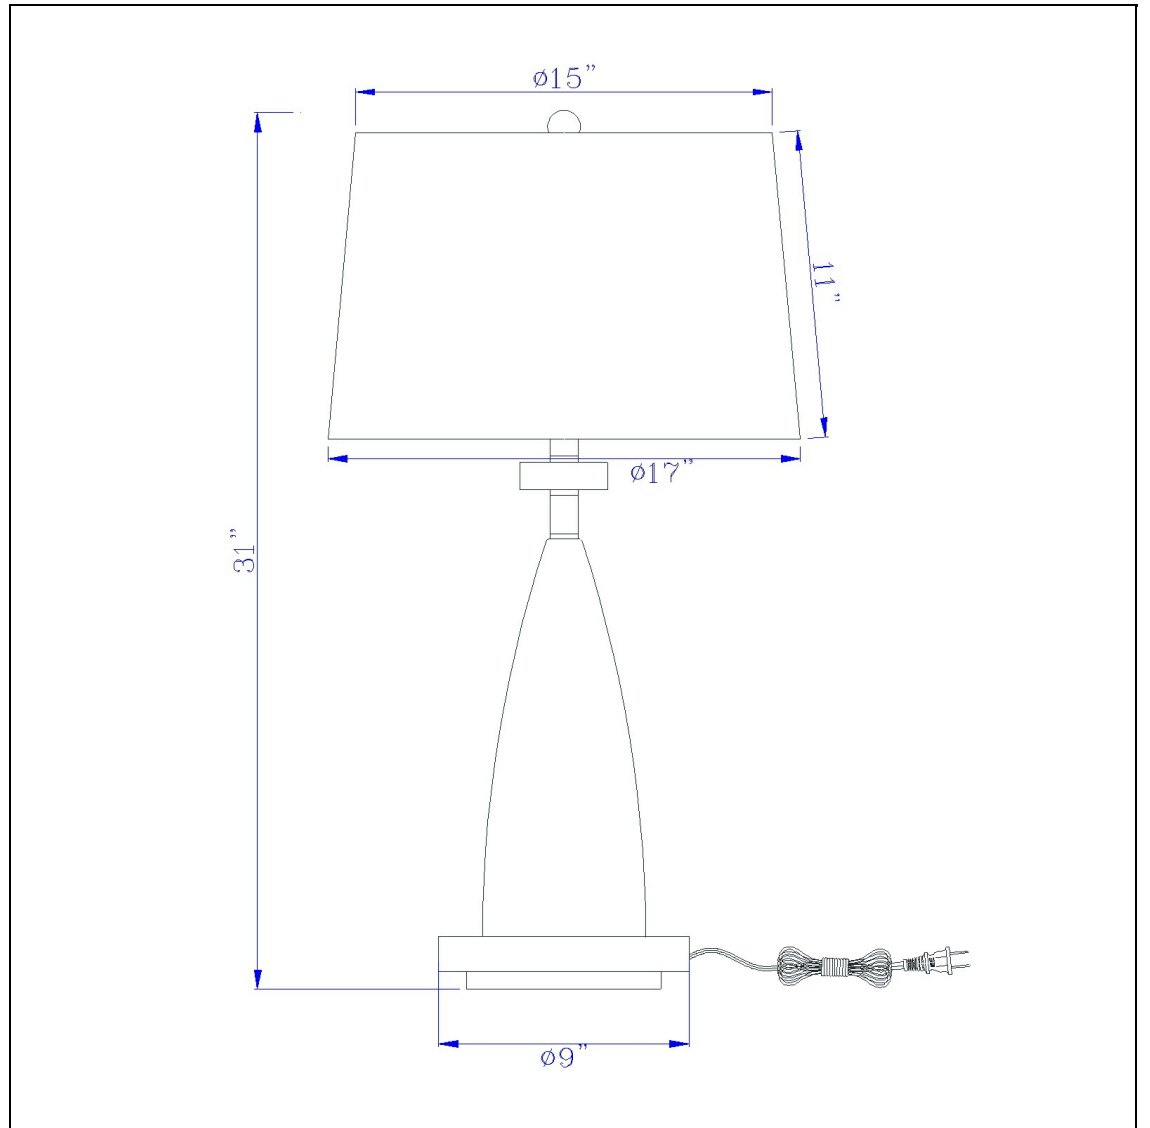

Product No. **BO-3054TB**

Description

150W 3 way Lockport metal table lamp with faux wood finish
Durable Metal Construction
Little to no assembly required
High Gloss Chrome Finish
Wooden Accents
Hardback Linen Shade Included
Weighted Base for Added Stability
Hardback Fabric Shade Included
Brighten up your space with this stylish bullet bottom pole lamp. It features a high gloss chrome fi

Technical Specifications

UPC	020193067284	Shade Top1	15.00
Wattage	150W	Shade Bottom1	17.00
Switch Type	3 WAY	Shade Side	11.00
Bulb Base	E26	Carton 1 Dimensions	19.00 x 19.80 x 19.80
Number of Lights	1	Carton 2 Dimensions	0.00 x 0.00 x 19.80
Color	Chrome/Wood	Package Dimensions	L: 19.80 W: 19.80 H: 19.00