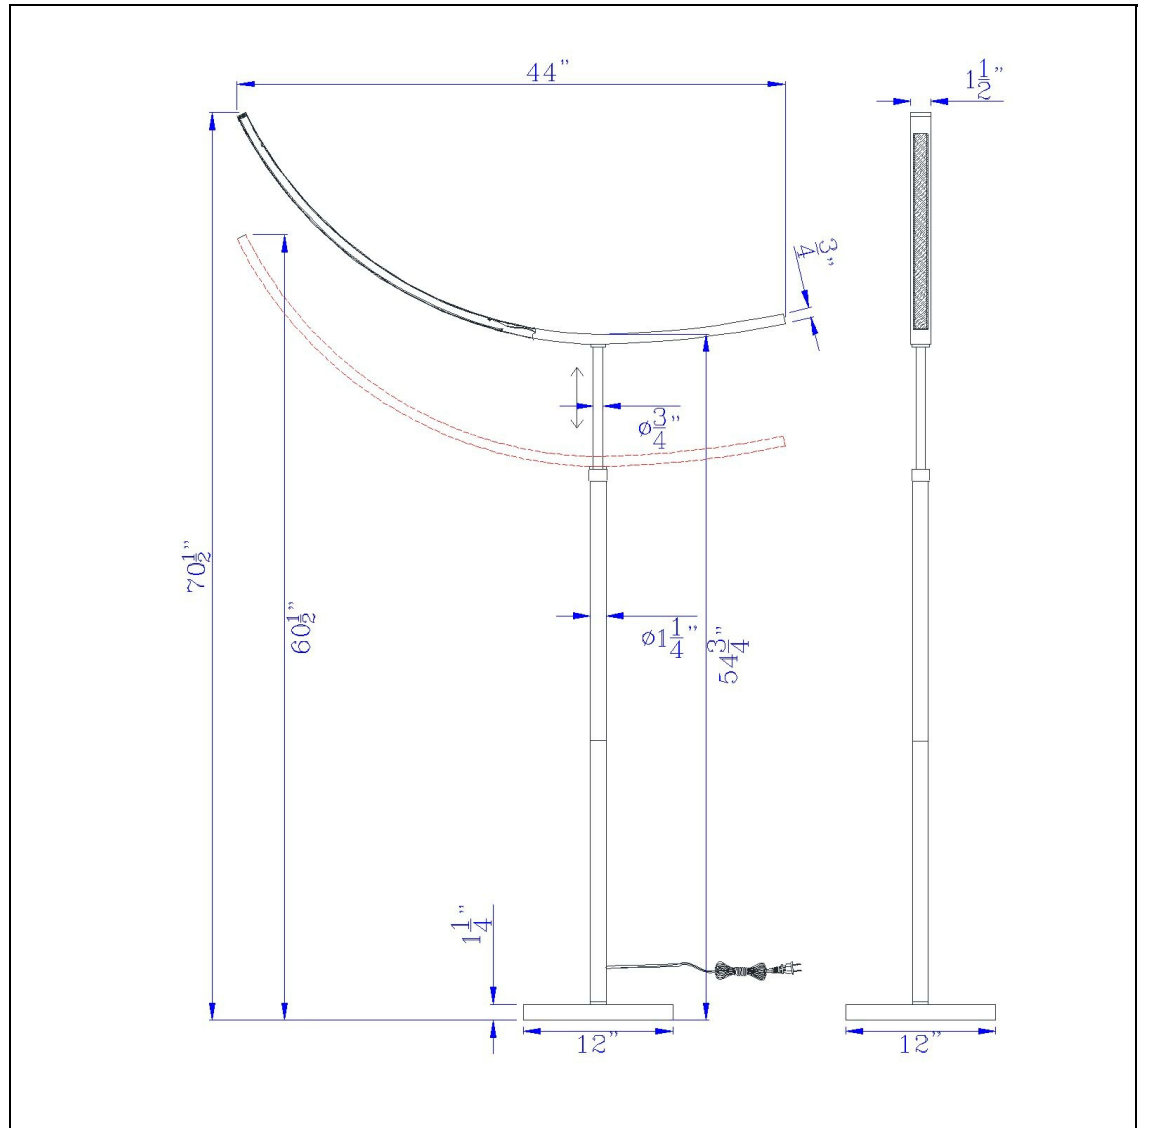

Product No. BO-3051FL

Description

17W, 3K, 1200 lumen metal Intergrated LED adjustable floor lamp
Durable Metal Construction
Integrated Led Light
1200 Lumen Output
3000K Light Temperature
Weighted base for added stability
Height can be adjusted from 63.5 to 73.5 inches
Brighten up your space with this energy saving LED Floor Lamp. It features a slim construction and a

Technical Specifications

UPC	020193067284	Shade Bottom1	26.00
Wattage	LED17W	Shade Side	1.25
CRI	90	Carton 1 Dimensions	14.50 x 5.00 x 48.80
Lumen	1200LM	Carton 2 Dimensions	0.00 x 0.00 x 48.80
Switch Type	ON/OFF	Package Dimensions	L: 48.80 W: 5.00 H: 14.50
Bulb Base	LED		
Number of Lights	LED		
Color	Dark Bronze		