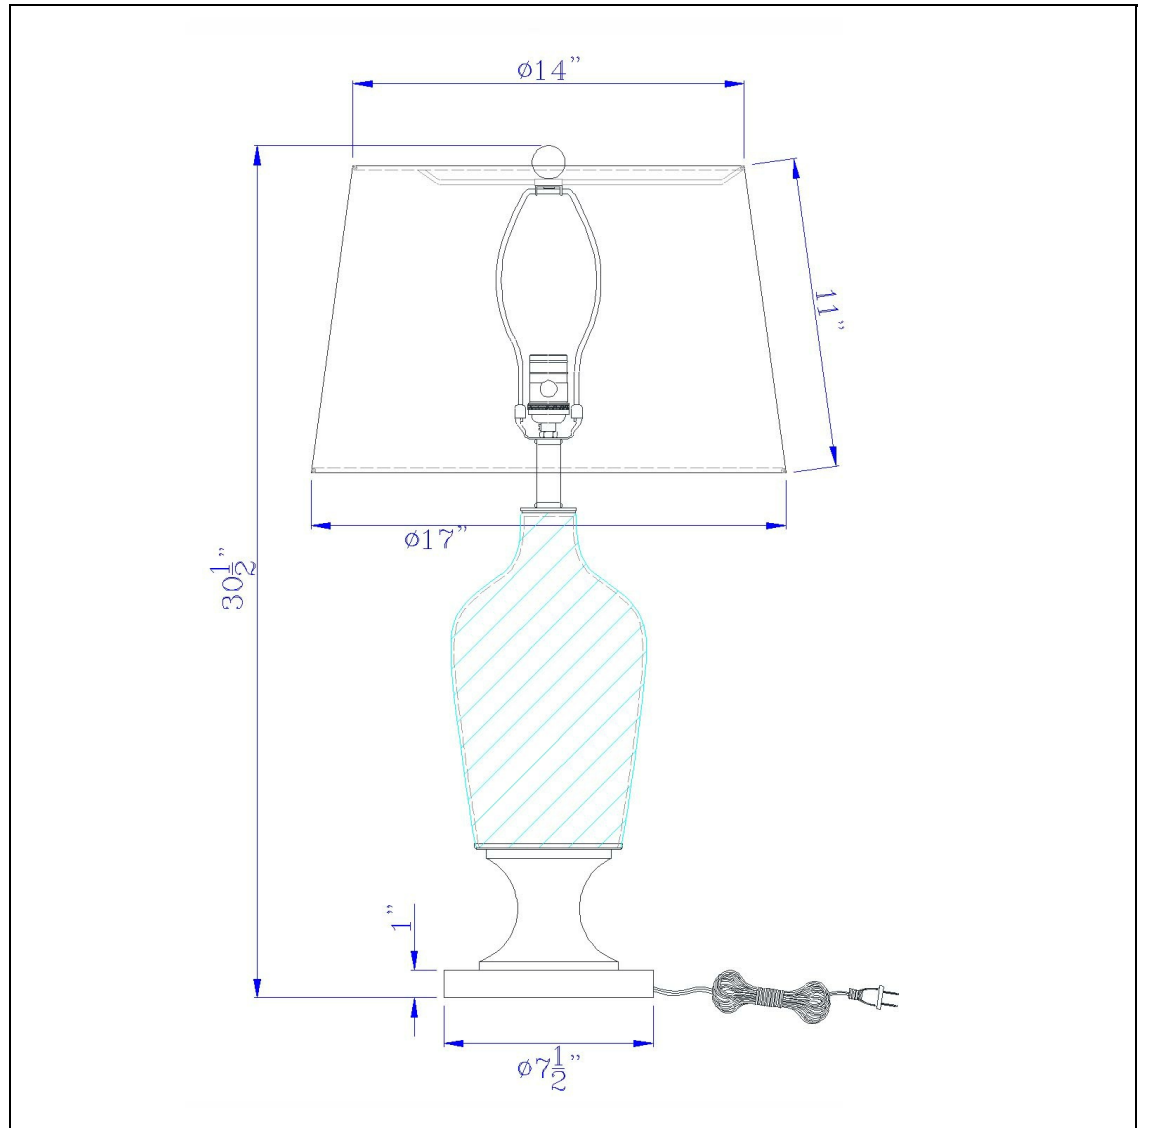

Product No. **BO-3046TB**

Description

150W 3 way fluted column glass table lamp with metal base  
Durable Metal and Glass Construction  
Smoke Glass Body  
Hardback Linen Shade Included  
Weighted Base for Added Stability  
Ships in One Carton  
Thee Way Switch  
Create a warm and inviting atmosphere?in your space with this smoked glass table lamp. It features a

Technical Specifications

|                         |                    |                            |                            |
|-------------------------|--------------------|----------------------------|----------------------------|
| <b>UPC</b>              | 020193067284       | <b>Shade Top1</b>          | 14.00                      |
| <b>Wattage</b>          | 150W               | <b>Shade Bottom1</b>       | 17.00                      |
| <b>Switch Type</b>      | 3 WAY              | <b>Shade Side</b>          | 11.00                      |
| <b>Bulb Base</b>        | E26                | <b>Carton 1 Dimensions</b> | 17.30 x 18.30 x 18.30      |
| <b>Number of Lights</b> | 1                  | <b>Carton 2 Dimensions</b> | 0.00 x 0.00 x 18.30        |
| <b>Color</b>            | Smoked/Dark Bronze | <b>Package Dimensions</b>  | L: 18.30 W: 18.30 H: 17.30 |