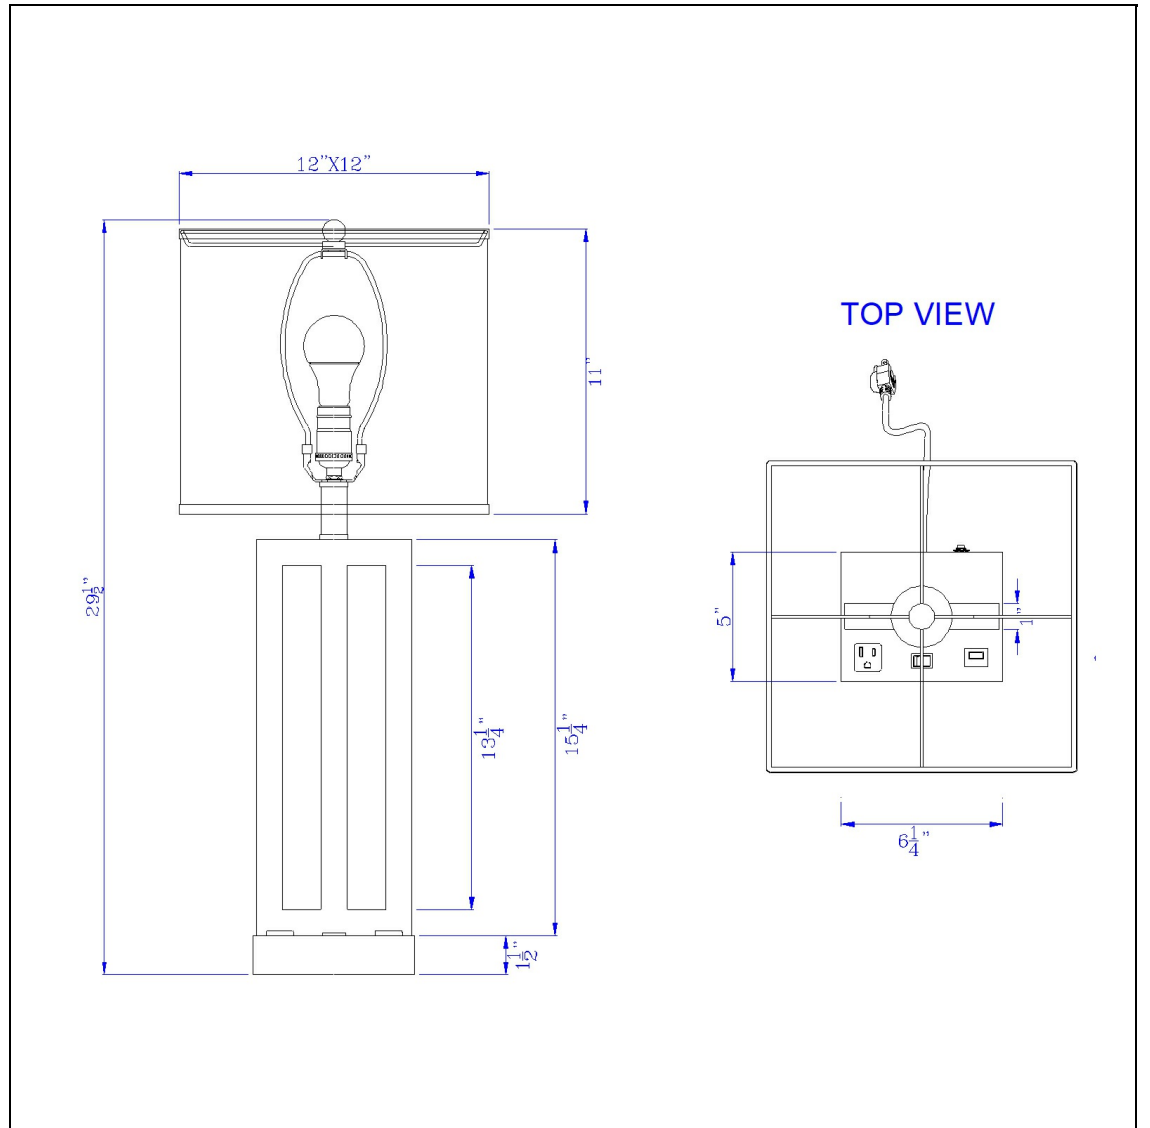

Product No. **LA-8042TB**

Description

Cachan metal night stand lamp with one power outlets and 1 USB charging port  
Durable Metal Construction  
Slim Keyhole Style Frame  
Weighted Base for Added Stability  
USB Port on Base  
Power Outlet on Base  
Hardback Fabric Shade Included  
Add a modern touch to any office area or your favorite night stand with this dark bronze metal table

Technical Specifications

<b>UPC</b>	020193067284
<b>Wattage</b>	100W
<b>Switch Type</b>	ON/OFF
<b>Bulb Base</b>	E26
<b>Number of Lights</b>	1
<b>Color</b>	Antique Bronze
<b>Base Color</b>	Dark Bronze

<b>Shade Top1</b>	12.00
<b>Shade Top2</b>	12.00
<b>Shade Bottom1</b>	12.00
<b>Shade Bottom2</b>	12.00
<b>Shade Side</b>	11.00
<b>Carton 1 Dimensions</b>	24.80 x 13.00 x 13.00
<b>Carton 2 Dimensions</b>	0.00 x 0.00 x 13.00
<b>Package Dimensions</b>	L: 13.00 W: 13.00 H: 24.80