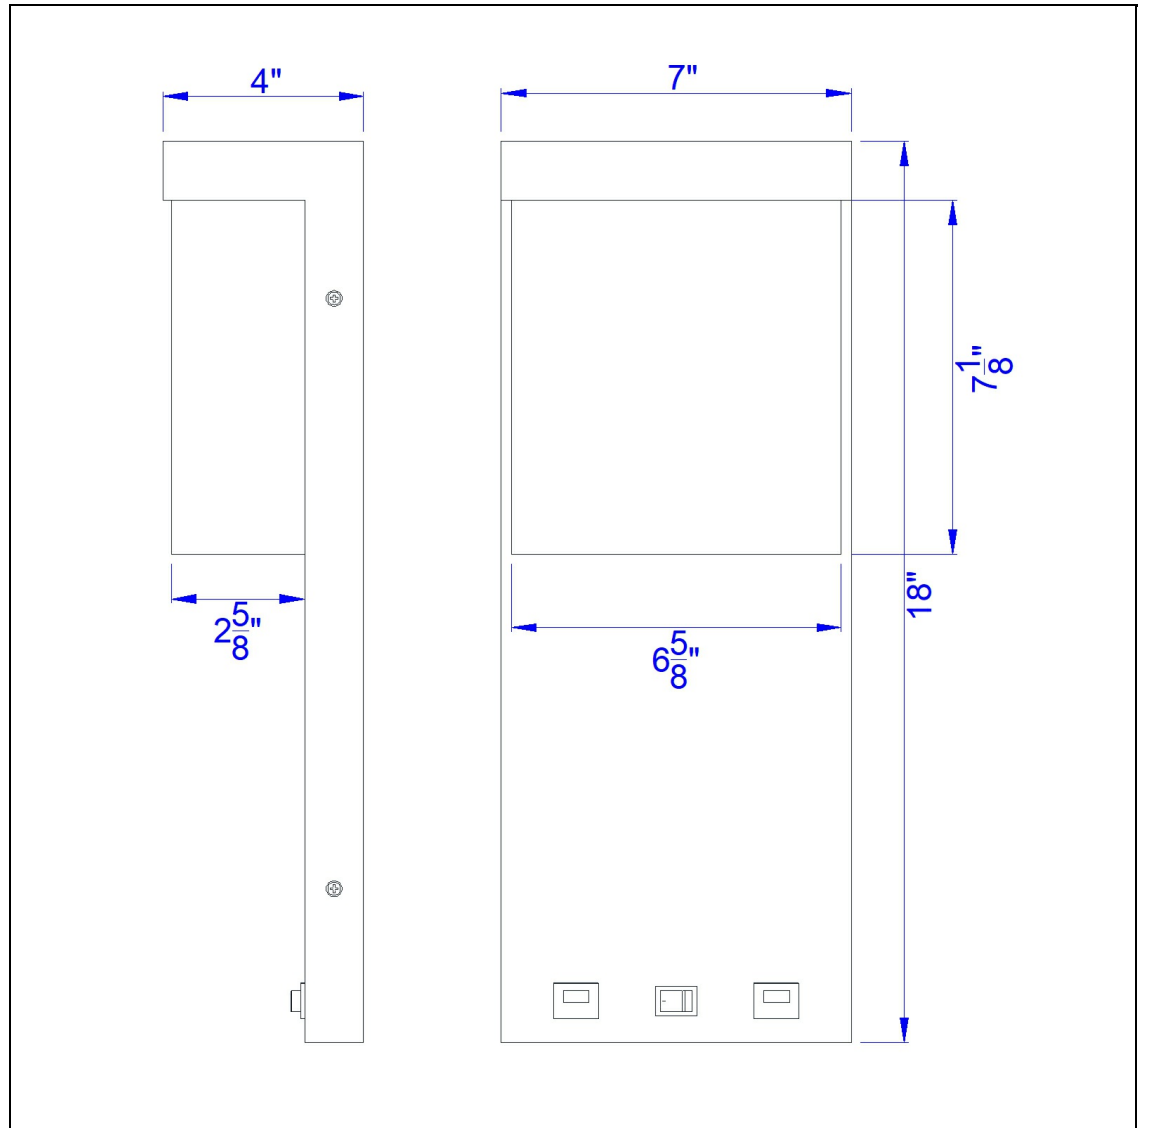

Product No. LA-8034

Description

Getafe metal LED bedside wall sconce with rocker switch and 2 USB charging ports
Durable Metal Construction
3000K Light Temperature
650 Lumen Output
Rocker Switch on Base
USB Port
Acrylic Shade
This versatile wall mount metal light features a durable metal construction and dual usb charging po

Technical Specifications

UPC	020193067284
Wattage	LED 10W
CRI	90
Lumen	650LM
Switch Type	ON/OFF
Bulb Base	Integrated LED
Number of Lights	LED
Color	Santin Gold
Base Color	Santin Gold

Carton 1 Dimensions	21.30 x 13.30 x 20.50
Carton 2 Dimensions	0.00 x 0.00 x 20.50
Package Dimensions	L: 20.50 W: 13.30 H: 21.30