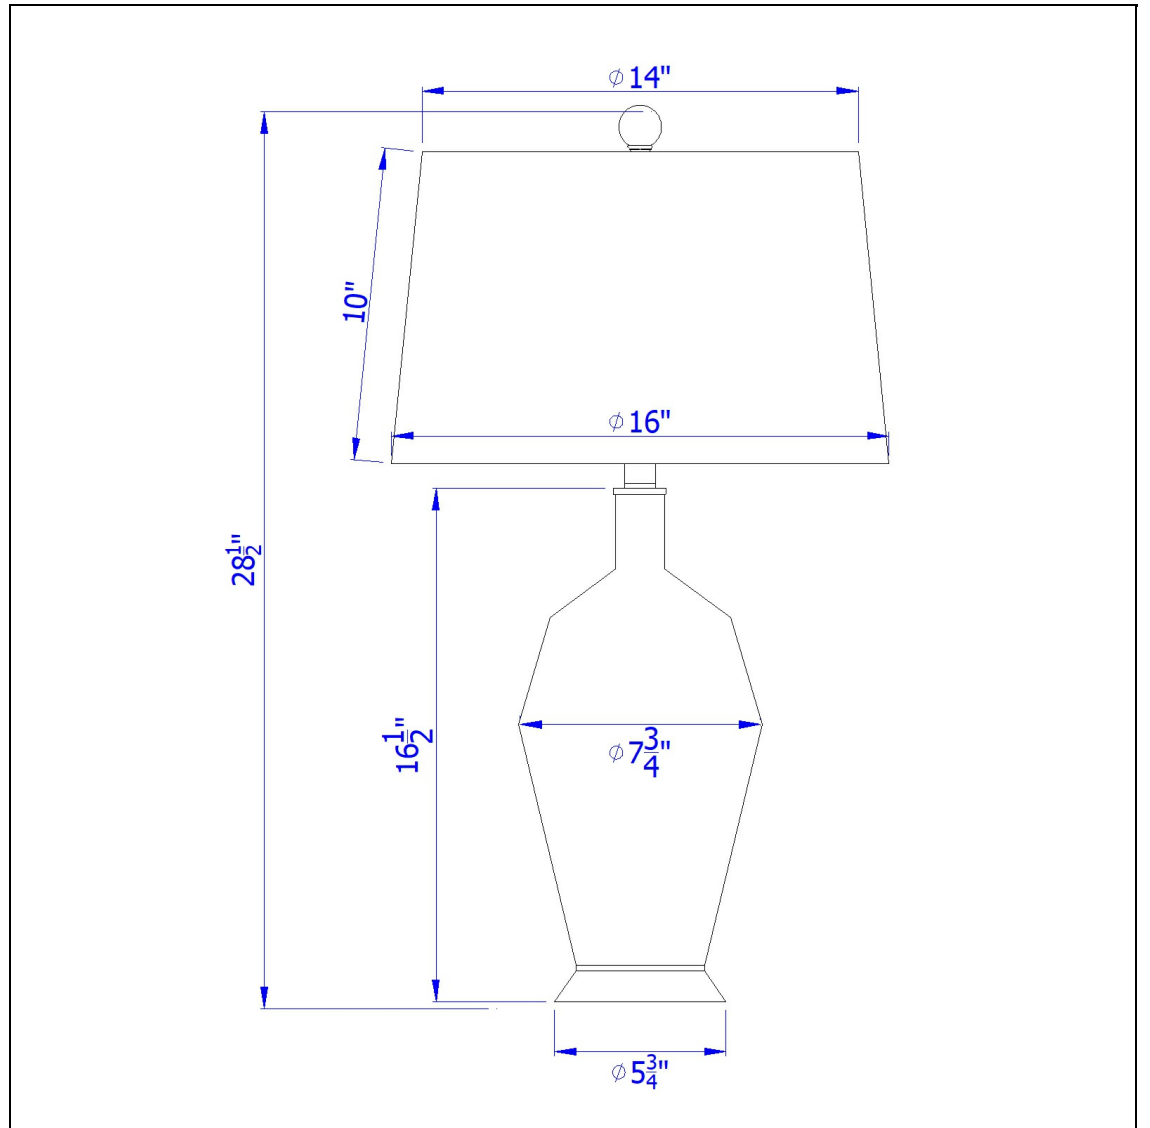

**Product No. BO-3041TB**

**Description**

Carpiano glass table lamp with hardback taper drum shade  
Durable Glass Construction  
Smoked Glass Finish  
150W Three Way Switch  
Durable Hardback Linen Shade Included  
Weighted Base for Added Stability  
Ships in One Carton  
Add a touch of color to any room in your house with this hand blown glass table lamp. It features an

**Technical Specifications**

<b>UPC</b>	020193067284
<b>Wattage</b>	150W
<b>Switch Type</b>	3WAY
<b>Bulb Base</b>	E26
<b>Number of Lights</b>	1
<b>Color</b>	Smoked
<b>Base Color</b>	brushed Steel

<b>Shade Top1</b>	14.00
<b>Shade Bottom1</b>	16.00
<b>Shade Side</b>	10.00
<b>Carton 1 Dimensions</b>	19.50 x 15.50 x 17.00
<b>Carton 2 Dimensions</b>	0.00 x 0.00 x 17.00
<b>Package Dimensions</b>	L: 17.00 W: 15.50 H: 19.50