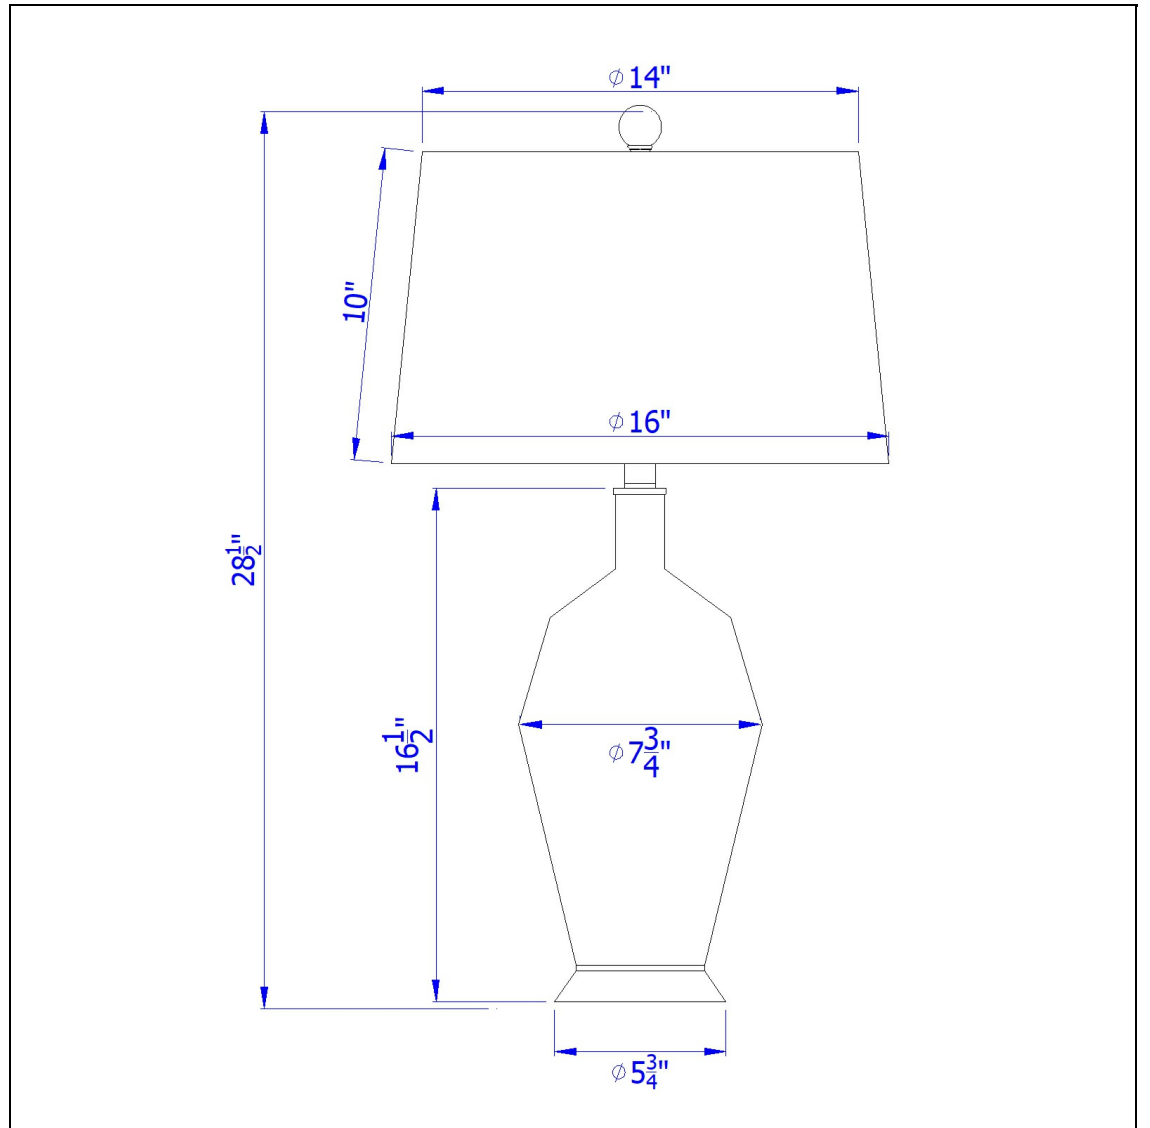

Product No. **BO-3041TB**

Description

Carpiano glass table lamp with hardback taper drum shade
Durable Glass Construction
Smoked Glass Finish
150W Three Way Switch
Durable Hardback Linen Shade Included
Weighted Base for Added Stability
Ships in One Carton
Add a touch of color to any room in your house with this hand blown glass table lamp. It features an

Technical Specifications

UPC	020193067284	Shade Top1	14.00
Wattage	150W	Shade Bottom1	16.00
Switch Type	3WAY	Shade Side	10.00
Bulb Base	E26	Carton 1 Dimensions	19.50 x 17.00 x 17.00
Number of Lights	1	Carton 2 Dimensions	0.00 x 0.00 x 17.00
Color	Smoked	Package Dimensions	L: 17.00 W: 17.00 H: 19.50
Base Color	brushed Steel		