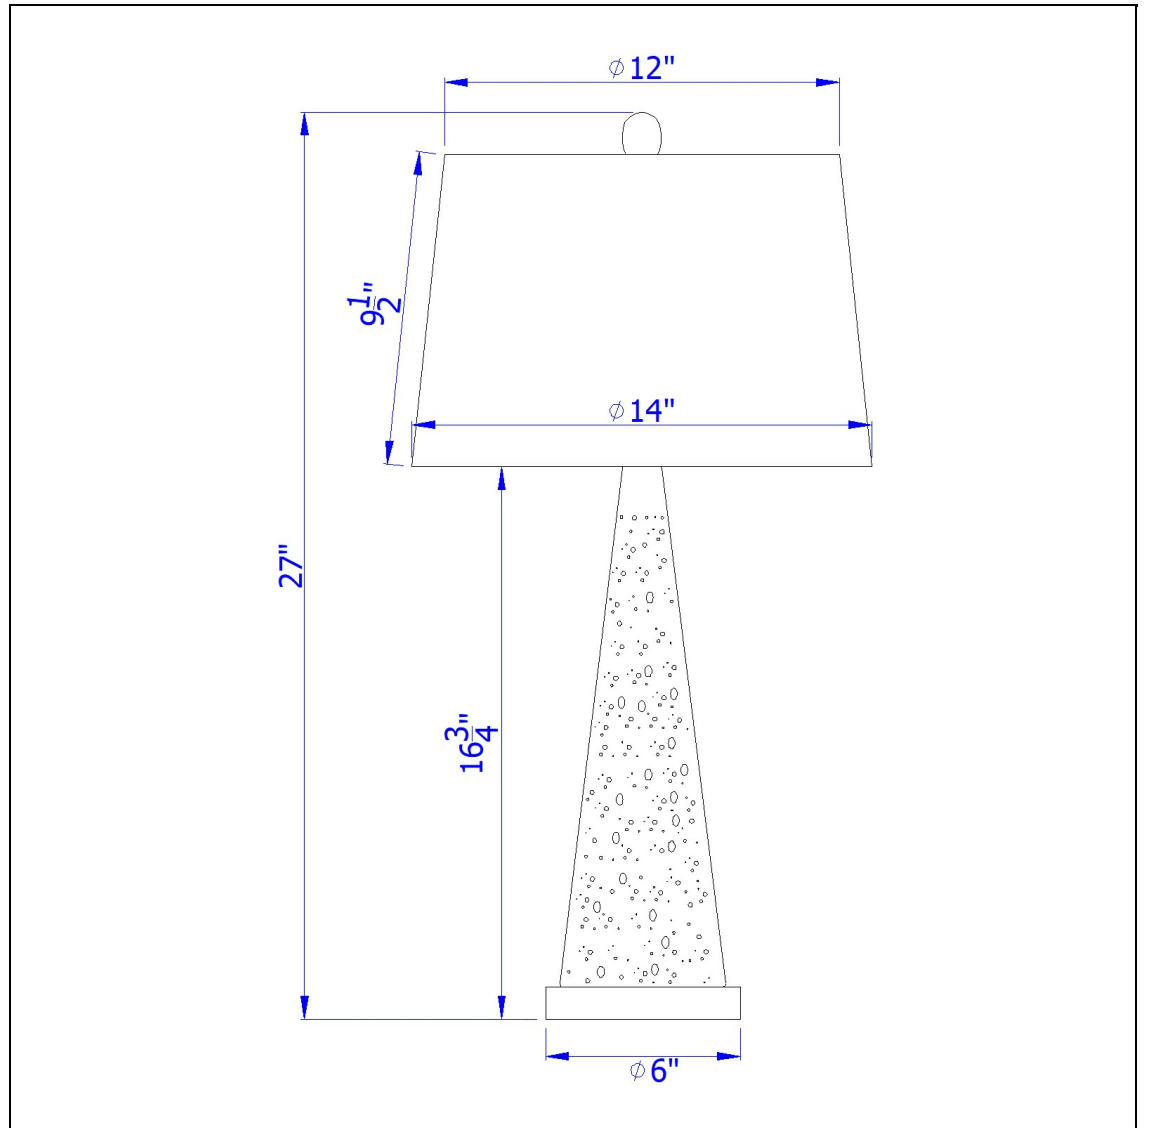

Product No. **BO-3033TB**

Description

Cusago metal table lamp with taper  
hardback drum shade  
Durable Metal Construction  
Hammered Metal Finish  
100W On/Off Switch  
Durable Hardback Linen Shade Included  
Weighted Based For Added Stability  
Ships in One Carton  
Illuminate your space with this modern  
hammered metal table lamp. It features a  
polished brass finish

Technical Specifications

<b>UPC</b>	020193067284	<b>Shade Top1</b>	12.00
<b>Wattage</b>	100W	<b>Shade Bottom1</b>	14.00
<b>Switch Type</b>	ON/OFF	<b>Shade Side</b>	9.50
<b>Bulb Base</b>	E26	<b>Carton 1 Dimensions</b>	22.00 x 15.00 x 15.00
<b>Number of Lights</b>	1	<b>Carton 2 Dimensions</b>	0.00 x 0.00 x 15.00
<b>Color</b>	Antique Brass	<b>Package Dimensions</b>	L: 15.00 W: 15.00 H: 22.00
<b>Base Color</b>	Antique Brass		