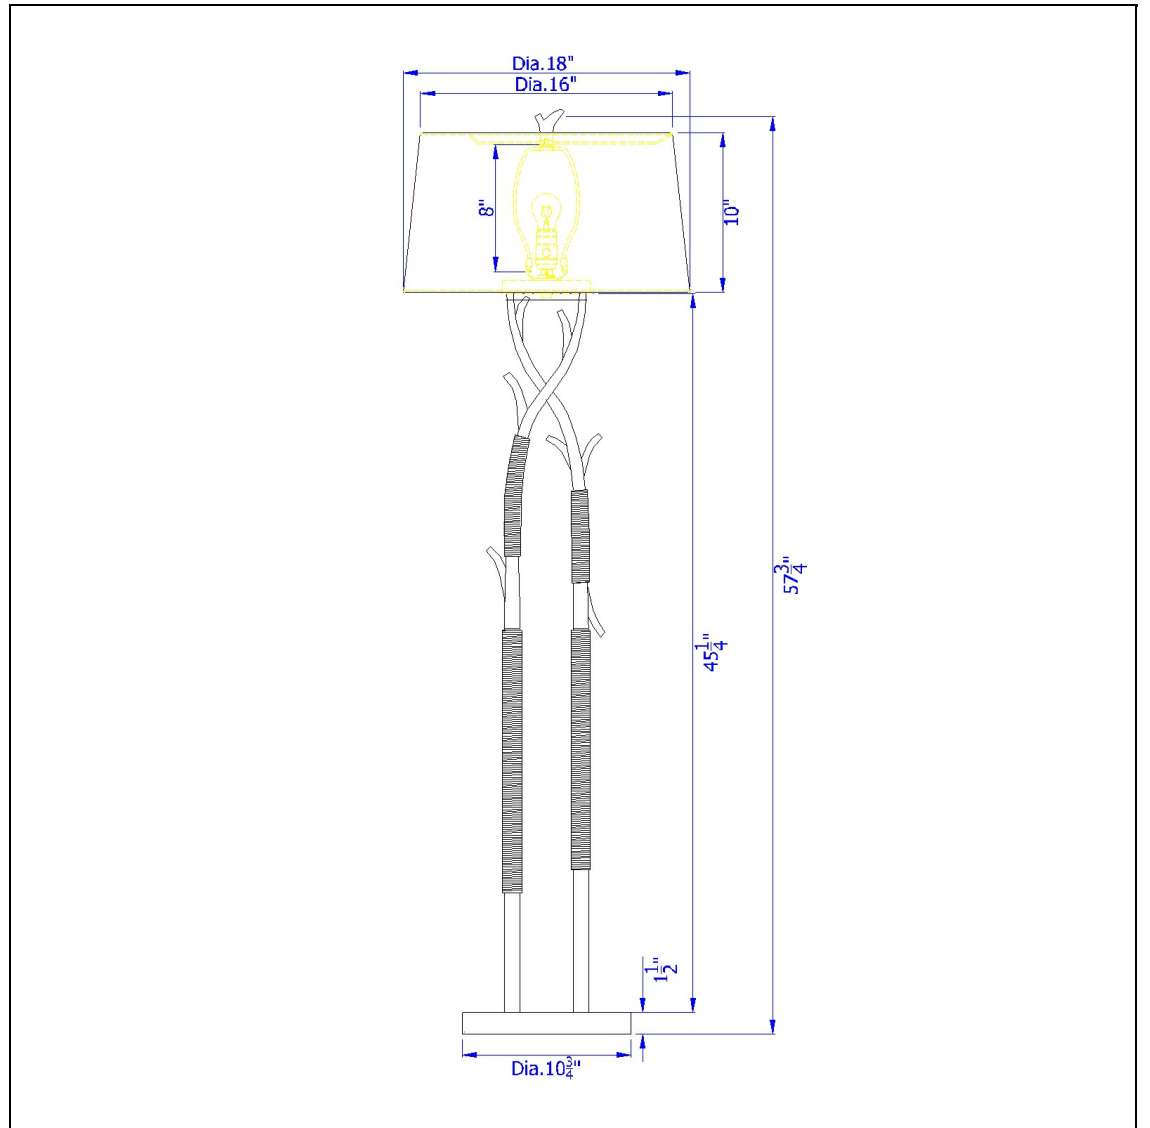

**Product No. BO-3029FL**

**Description**

Pecos metal tree branch floor lamp with wrapped ropes , linen shade  
Durable Iron Construction  
Tan Rope Accents  
Branch Style Design  
Durable Hardback Linen Shade Included  
Weighted Based For Added Stability  
Ships in One Carton  
Freshen up your d?or with this striking metal tree branch floor lamp. It features a black iron finis

**Technical Specifications**

<b>UPC</b>	020193067284	<b>Shade Top1</b>	16.00
<b>Wattage</b>	150W	<b>Shade Bottom1</b>	18.00
<b>Switch Type</b>	3WAY	<b>Shade Side</b>	10.00
<b>Bulb Base</b>	E26	<b>Carton 1 Dimensions</b>	14.40 x 15.50 x 28.00
<b>Number of Lights</b>	1	<b>Carton 2 Dimensions</b>	0.00 x 0.00 x 28.00
<b>Color</b>	Black Iron	<b>Package Dimensions</b>	L: 28.00 W: 15.50 H: 14.40
<b>Base Color</b>	Black Iron		