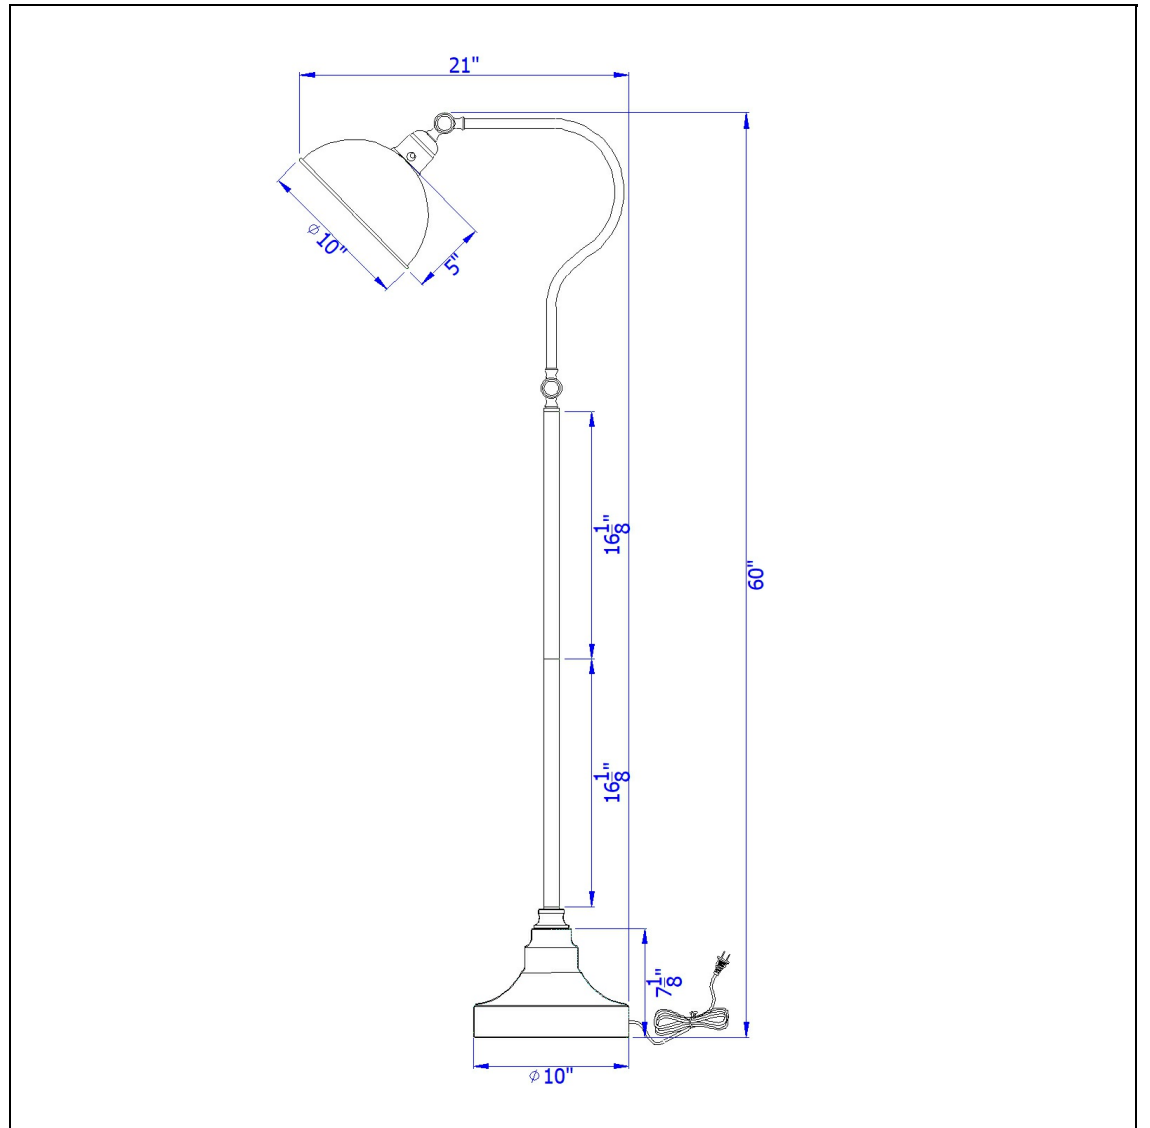

Product No. **BO-3025FL-AB**

Description

Industrial adjustable metal downbridge floor lamp with half dome metal shade
Durable Metal Construction
Adjustable Head
Adjustable Arm
Weighed Base for Added Stability
Downbridge Style
On/Off Rotary Switch
This retro inspired floor lamp is sure to add a touch of elegance to your d?or. It features an adjus

Technical Specifications

UPC	020193067284	Shade Bottom1	10.00
Wattage	60W	Shade Side	5.00
Switch Type	ON/OFF	Carton 1 Dimensions	23.50 x 9.50 x 15.50
Bulb Base	E26	Carton 2 Dimensions	0.00 x 0.00 x 15.50
Number of Lights	1	Package Dimensions	L: 15.50 W: 9.50 H: 23.50
Color	Antique Brass		
Base Color	Antique Brass		