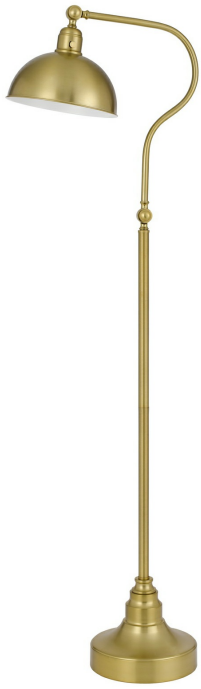

Product No. **BO-3025FL-AB**

Description

Industrial adjustable metal downbridge floor lamp with half dome metal shade
Durable Metal Construction
Adjustable Head
Adjustable Arm
Weighed Base for Added Stability
Downbridge Style
On/Off Rotary Switch
This retro inspired floor lamp is sure to add a touch of elegance to your d?or. It features an adjus

Technical Specifications

UPC	020193067284	Shade Bottom1	10.00
Wattage	60W	Shade Side	5.00
Switch Type	ON/OFF	Carton 1 Dimensions	23.50 x 9.50 x 15.50
Bulb Base	E26	Carton 2 Dimensions	0.00 x 0.00 x 15.50
Number of Lights	1	Package Dimensions	L: 15.50 W: 9.50 H: 23.50
Color	Antique Brass		
Base Color	Antique Brass		