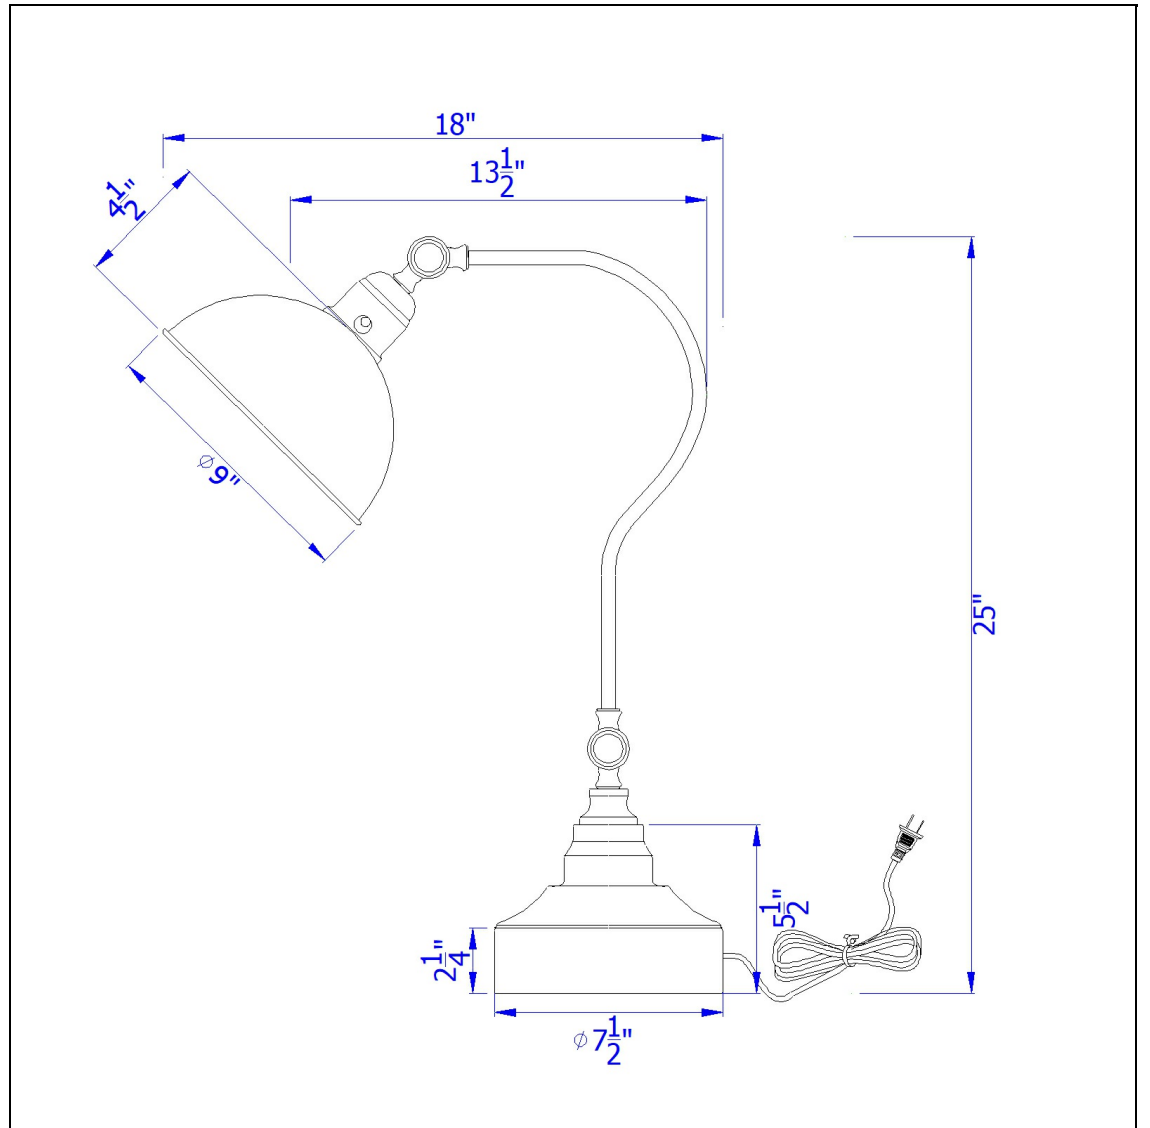

Product No. **BO-3025DK-AB**

Description

Industrial adjustable metal downbridge desk lamp with half dome metal shade  
Durable Metal Construction  
Adjustable Head  
Adjustable Arm  
Weighed Base for Added Stability  
Downbridge Style  
On/Off Rotary Switch  
This retro inspired desk lamp is sure to add a touch of elegance to your d?or. It features an adjust

Technical Specifications

<b>UPC</b>	020193067284	<b>Shade Bottom1</b>	9.00
<b>Wattage</b>	60W	<b>Shade Side</b>	4.50
<b>Switch Type</b>	ON/OFF	<b>Carton 1 Dimensions</b>	27.50 x 11.00 x 13.30
<b>Bulb Base</b>	E26	<b>Carton 2 Dimensions</b>	0.00 x 0.00 x 13.30
<b>Number of Lights</b>	1	<b>Package Dimensions</b>	L: 13.30 W: 11.00 H: 27.50
<b>Color</b>	Antique Brass		
<b>Base Color</b>	Antique Brass		