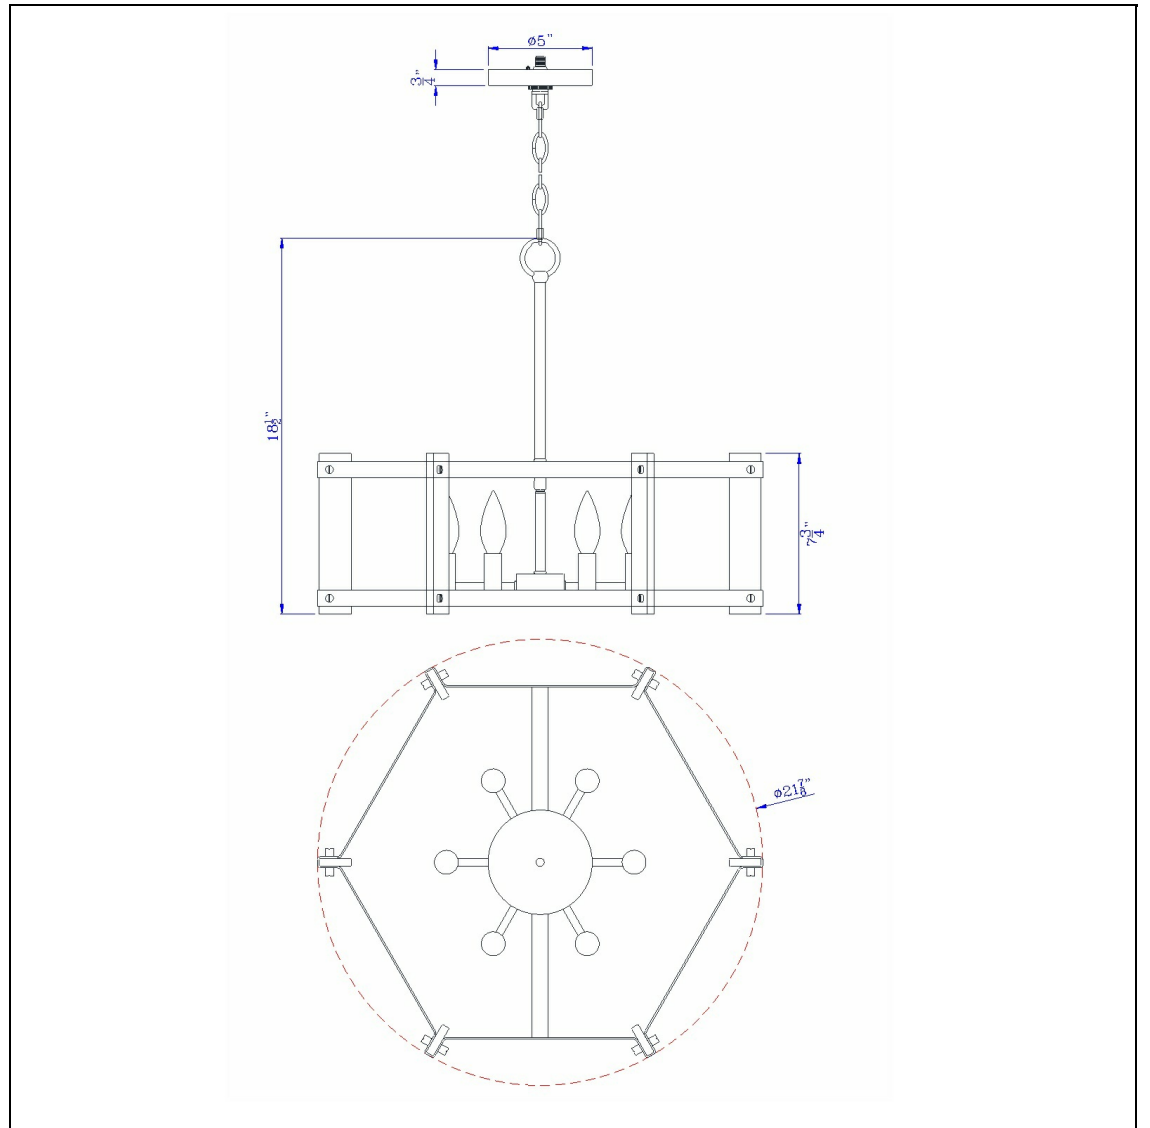

Product No. **FX-3767-6**

Description

60W x 6 Rutland hammered metal chandelier
Feature Hexagon cage design
Vintage white hand applied finish
Hammered metal effect
Fossil/Black finish
Metal construction
Lifestyle model
Perfect over dining room table
18 1/2" high
This stylish chandelier marries together both industrial and rustic styles with two tone metal chand

Technical Specifications

UPC	020193067284	Carton 1 Dimensions	10.30 x 21.80 x 25.30
Wattage	60W X 6	Carton 2 Dimensions	0.00 x 0.00 x 25.30
Switch Type	X	Package Dimensions	L: 25.30 W: 21.80 H: 10.30
Bulb Base	E12		
Number of Lights	6		
Color	Fossil / Black		
Base Color	Black		