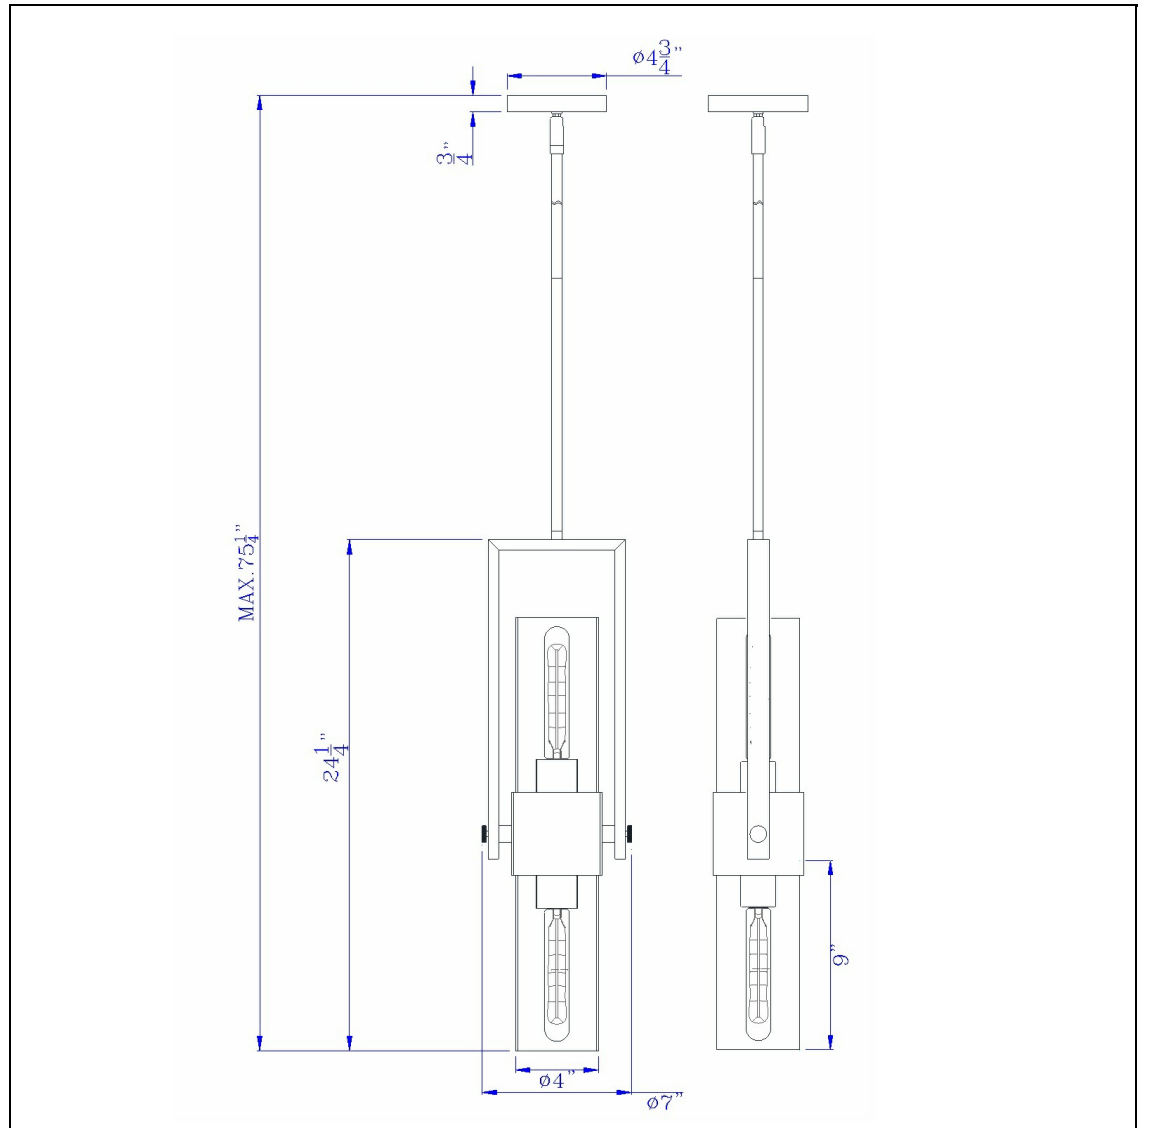

Product No. **FX-3758-1**

Description

60W Redmond metal pendant with clear glass shade  
Dual Light  
Rotatable shades  
Clear tubular glass  
Mini pendant  
Clean, sleek design  
Chrome finish  
Metal construction  
Optional edison bulbs  
Add a modern touch to your space with this chrome metal pendant with glass shade. It features a slim

Technical Specifications

<b>UPC</b>	020193067284	<b>Shade Top1</b>	4.00
<b>Wattage</b>	40W X 2	<b>Shade Bottom1</b>	4.00
<b>Switch Type</b>	X	<b>Shade Side</b>	9.00
<b>Bulb Base</b>	E26	<b>Carton 1 Dimensions</b>	21.80 x 9.00 x 11.50
<b>Number of Lights</b>	2	<b>Carton 2 Dimensions</b>	0.00 x 0.00 x 11.50
<b>Color</b>	Chrome	<b>Package Dimensions</b>	L: 11.50 W: 9.00 H: 21.80
<b>Base Color</b>	Chrome		