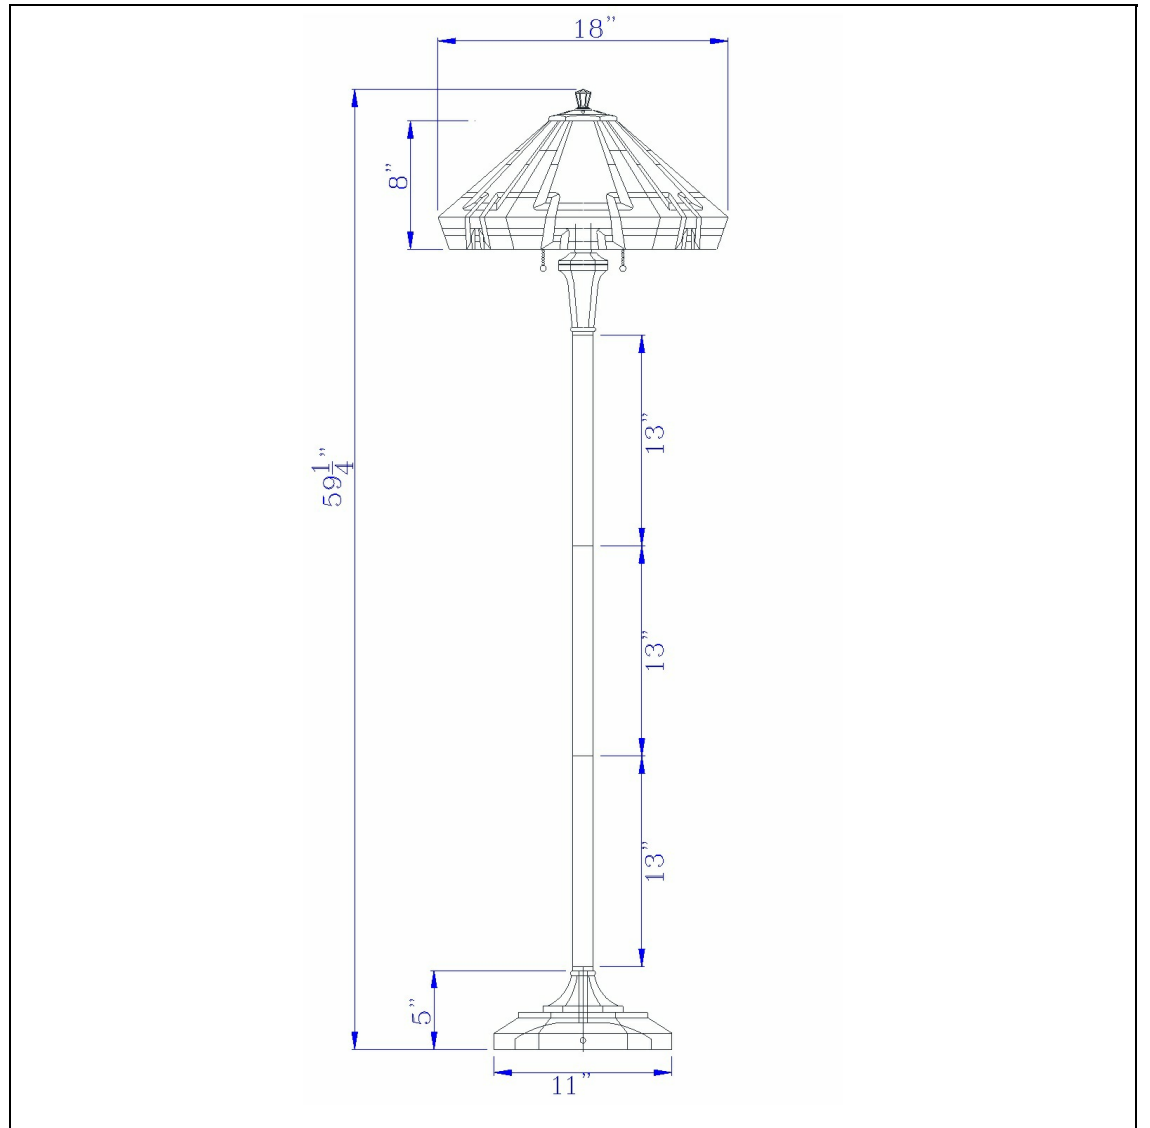

Product No. **BO-3016FL**

Description

60W x 2 Tiffany table lamp with pull chain switch with metal and resin lamp body
Tiffany shade
Art color glass
Dual pull chain switches
Mission Style
Geometric pattern
Matching table lamp
Matching finial
Total Glass count: 264 pcs
Add a touch of color to your decor with this Art color glass tiffany lamp. It features a stained

Technical Specifications

UPC	020193067284
Wattage	60W X 2
Switch Type	ON/OFF
Bulb Base	E26
Number of Lights	2
Color	Tiffany
Base Color	Dark Bronze

Shade Bottom1	18.00
Shade Side	8.00
Carton 1 Dimensions	25.30 x 11.80 x 22.00
Carton 2 Dimensions	0.00 x 0.00 x 22.00
Package Dimensions	L: 22.00 W: 11.80 H: 25.30