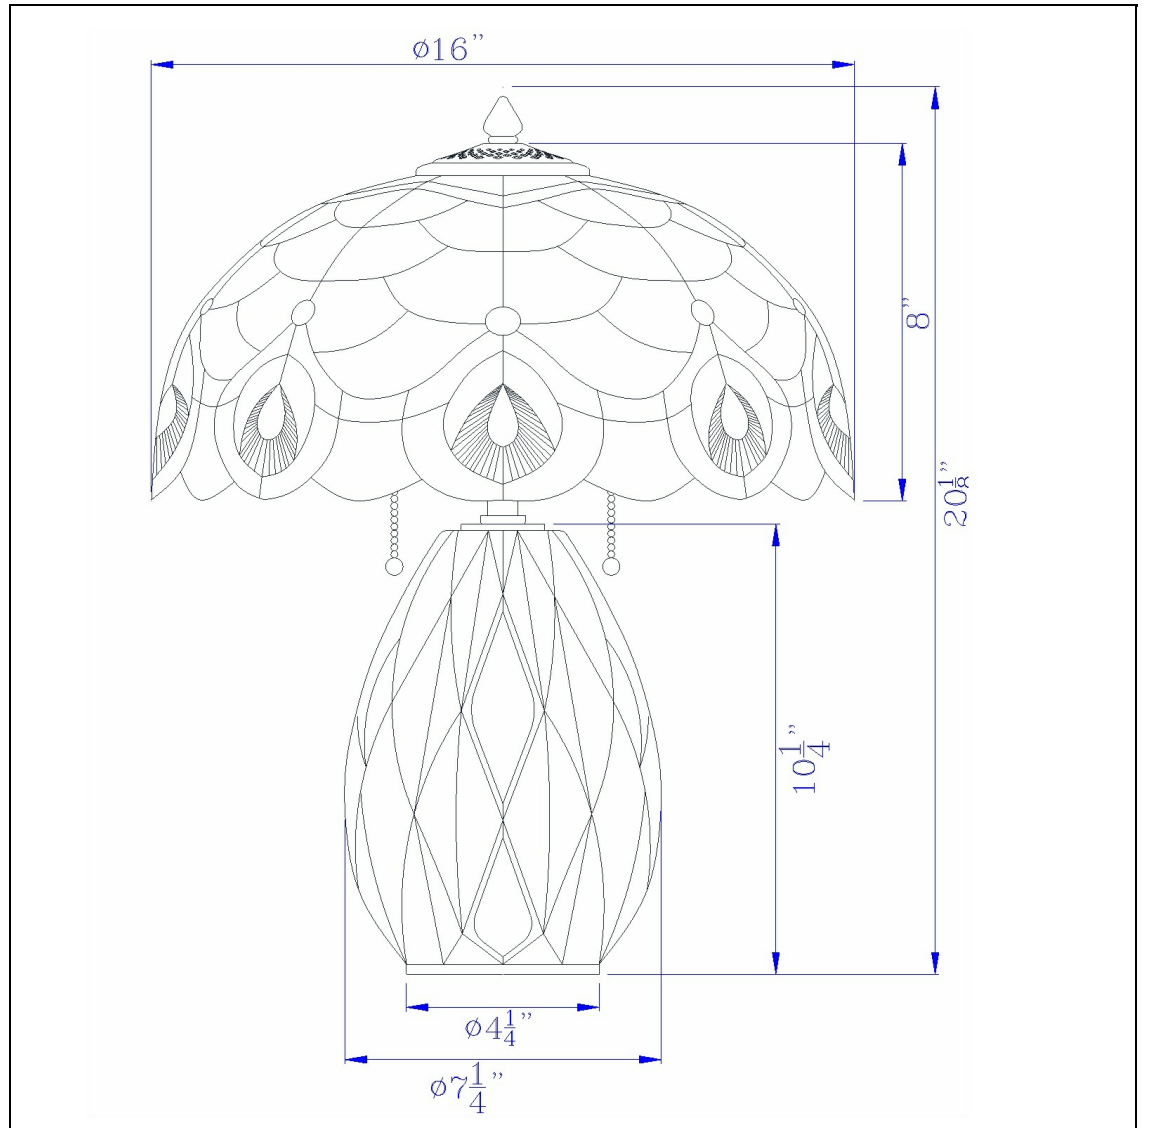

Product No. **BO-3001TB**

Description

60W x 2 Tiffany table lamp with pull chain switch and resin lamp body
Tiffany art glass
Resin base
Dual pull chain switches
Colorful artistic shade design
Intricate base design
Clear finish
Decorative metal finial
Uniquely shaped
Add an old world appeal to your decor with this diamond pattern ceramic table lamp. It features an e

Technical Specifications

UPC	020193067284	Shade Bottom1	16.00
Wattage	60W X 2	Shade Side	8.00
Switch Type	ON/OFF	Carton 1 Dimensions	24.80 x 11.30 x 20.00
Bulb Base	E26	Carton 2 Dimensions	0.00 x 0.00 x 20.00
Number of Lights	2	Package Dimensions	L: 20.00 W: 11.30 H: 24.80
Color	Tiffany		
Base Color	Light Gray		