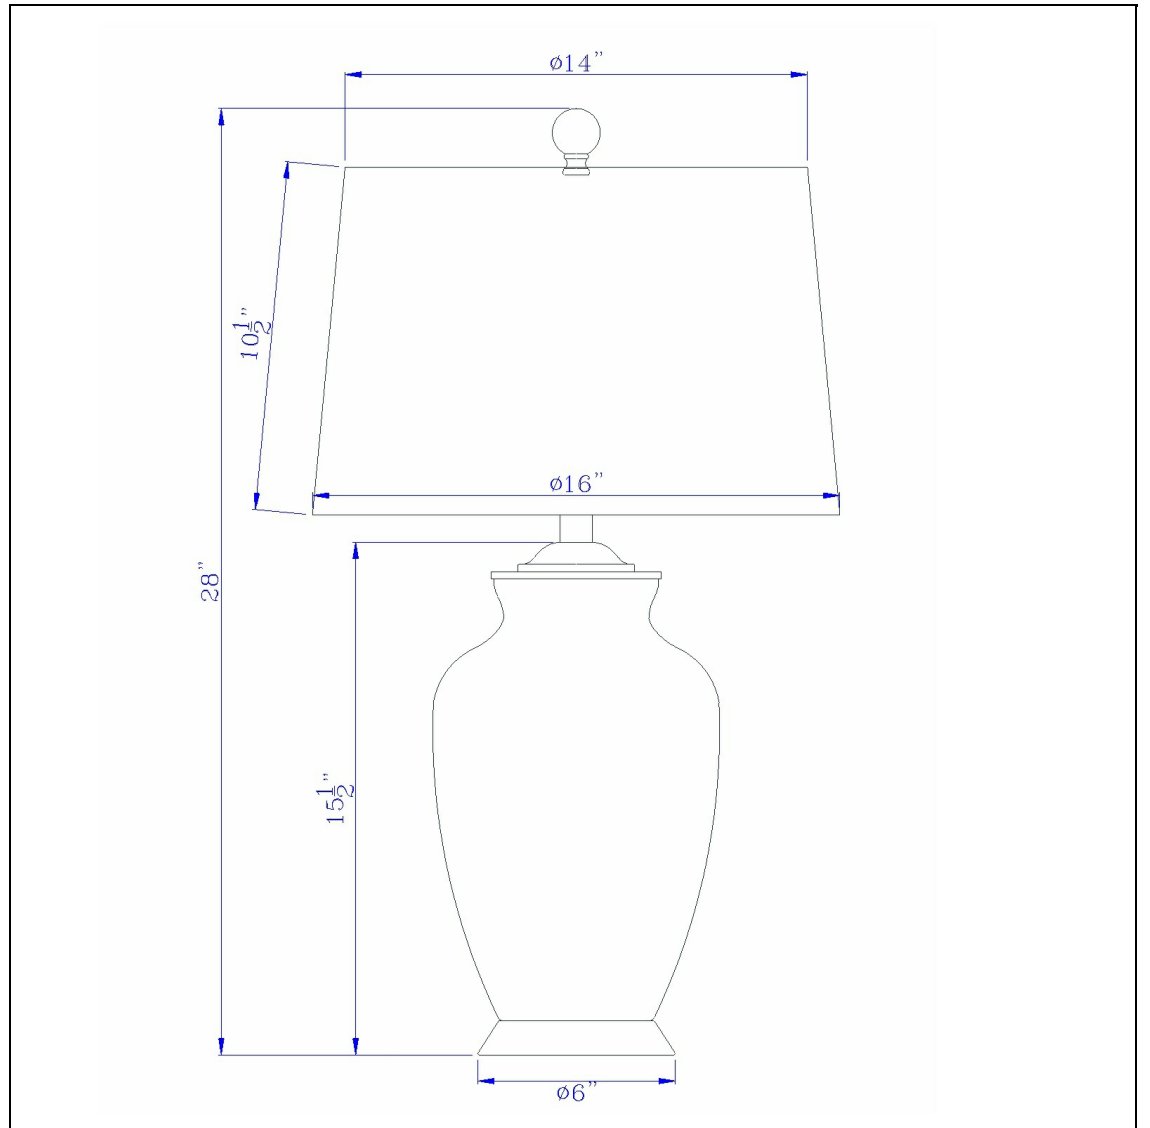

Product No. **BO-2995TB**

Description

150W 3 way Ashland glass table lamp with hardback taper drum fabric shade
Hand blown art glass
Blue color
Wave/twisting pattern
Ginger jar
Sky blue/ocean wave finish
Durable metal base
Decorative finial
Taper drum fabric shade
Add a touch of color to any room in your house with this hand blown art glass table lamp. It feature

Technical Specifications

UPC	020193067284	Shade Top1	14.00
Wattage	150W	Shade Bottom1	16.00
Switch Type	3WAY	Shade Side	10.50
Bulb Base	E26	Carton 1 Dimensions	18.50 x 17.00 x 17.00
Number of Lights	1	Carton 2 Dimensions	0.00 x 0.00 x 17.00
Color	Sky Blue	Package Dimensions	L: 17.00 W: 17.00 H: 18.50
Base Color	Brushed Steel		