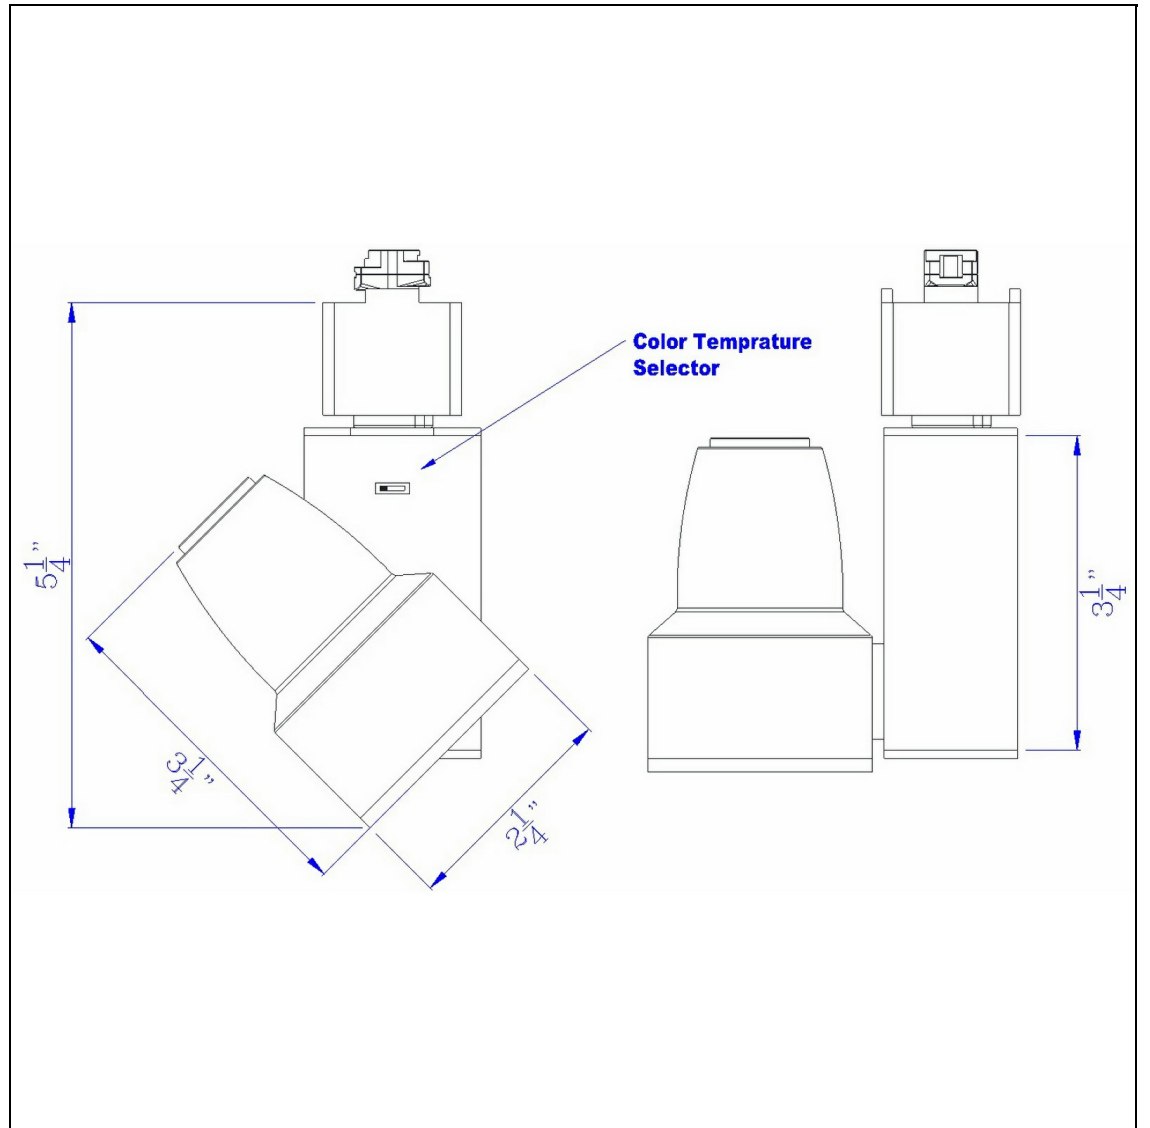

**Product No. HT-543M-WH**

**Description**

Integrated dimmable 20W LED track fixture with 3 level temperature control. 2700K/3000K/4000K.  
Constructed with durable material  
dimmable integrated LED  
Able to change kelvin to 27K, 3K and 4K with one simple switch on the fixture  
Swivel design for a broad angles  
Three year warranty  
Fit 3 wire track system  
replacable driver  
Dimmable with Lutron Brand Dimmers: DVCL-153P, SCL-153P,AYCL-153P,CTCL-153P,DVCL-253P,DVSCLL-253P,SE  
Illuminate your space with this sleek and modern metal LED track fixture from Cal Lighting. It featu

**Technical Specifications**

<b>UPC</b>	020193067284
<b>Wattage</b>	LED20W
<b>CRI</b>	90
<b>Lumen</b>	1100/1300/1360
<b>Switch Type</b>	Integrated LED
<b>Bulb Base</b>	Integrated LED
<b>Color</b>	White
<b>Base Color</b>	24

<b>Carton 1 Dimensions</b>	16.00 x 14.50 x 9.50
<b>Carton 2 Dimensions</b>	0.00 x 0.00 x 9.50
<b>Package Dimensions</b>	L: 9.50 W: 14.50 H: 16.00