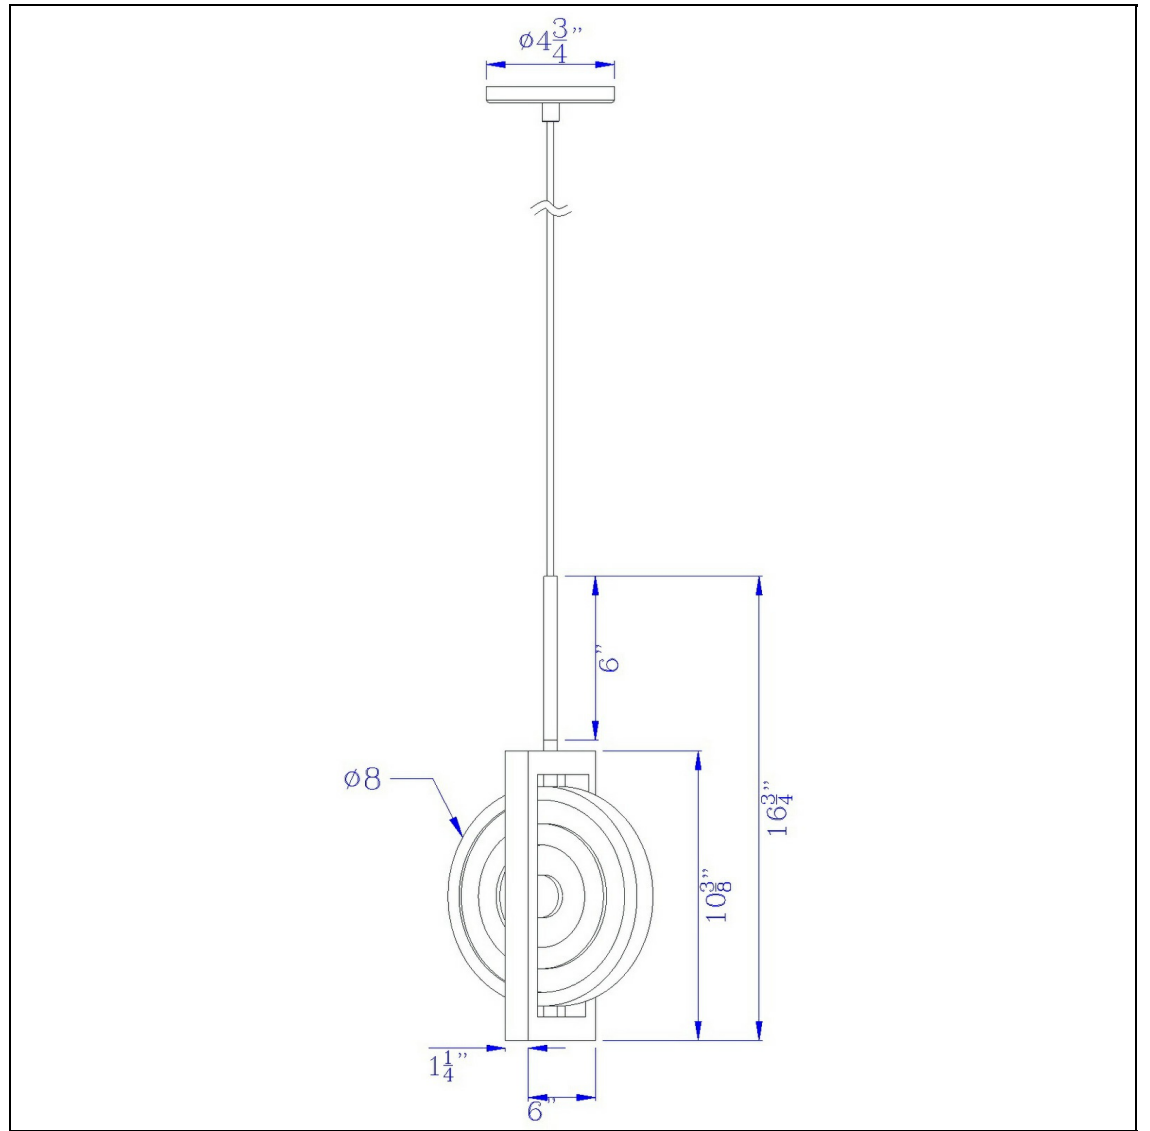

Product No. **FX-3753-16**

Description

Fano integrated dimmable LED wood/metal mini pendant fixture. 16W, 1280 lumen. 3000K  
Constructed with durable material comes with a customizable 72" cord  
Furnished with Pine wood  
Flying disc design  
Dimmable with Lutron Brand Dimmers: DVCL-153P, SCL-153P, AYCL-153P, CTCL-153P, DVCL-253P, DVSCLL-253P, SE  
Update your decor with this metal and pine integrated LED hanging pendant. It features a rectangular

Technical Specifications

<b>UPC</b>	020193067284	<b>Carton 1 Dimensions</b>	14.30 x 19.00 x 23.50
<b>Wattage</b>	LED16W	<b>Carton 2 Dimensions</b>	0.00 x 0.00 x 23.50
<b>CRI</b>	80	<b>Package Dimensions</b>	L: 23.50 W: 19.00 H: 14.30
<b>Lumen</b>	1280		
<b>Switch Type</b>	Integrated LED		
<b>Bulb Base</b>	Integrated LED		
<b>Number of Lights</b>	Integrated LED		
<b>Color</b>	Pine		