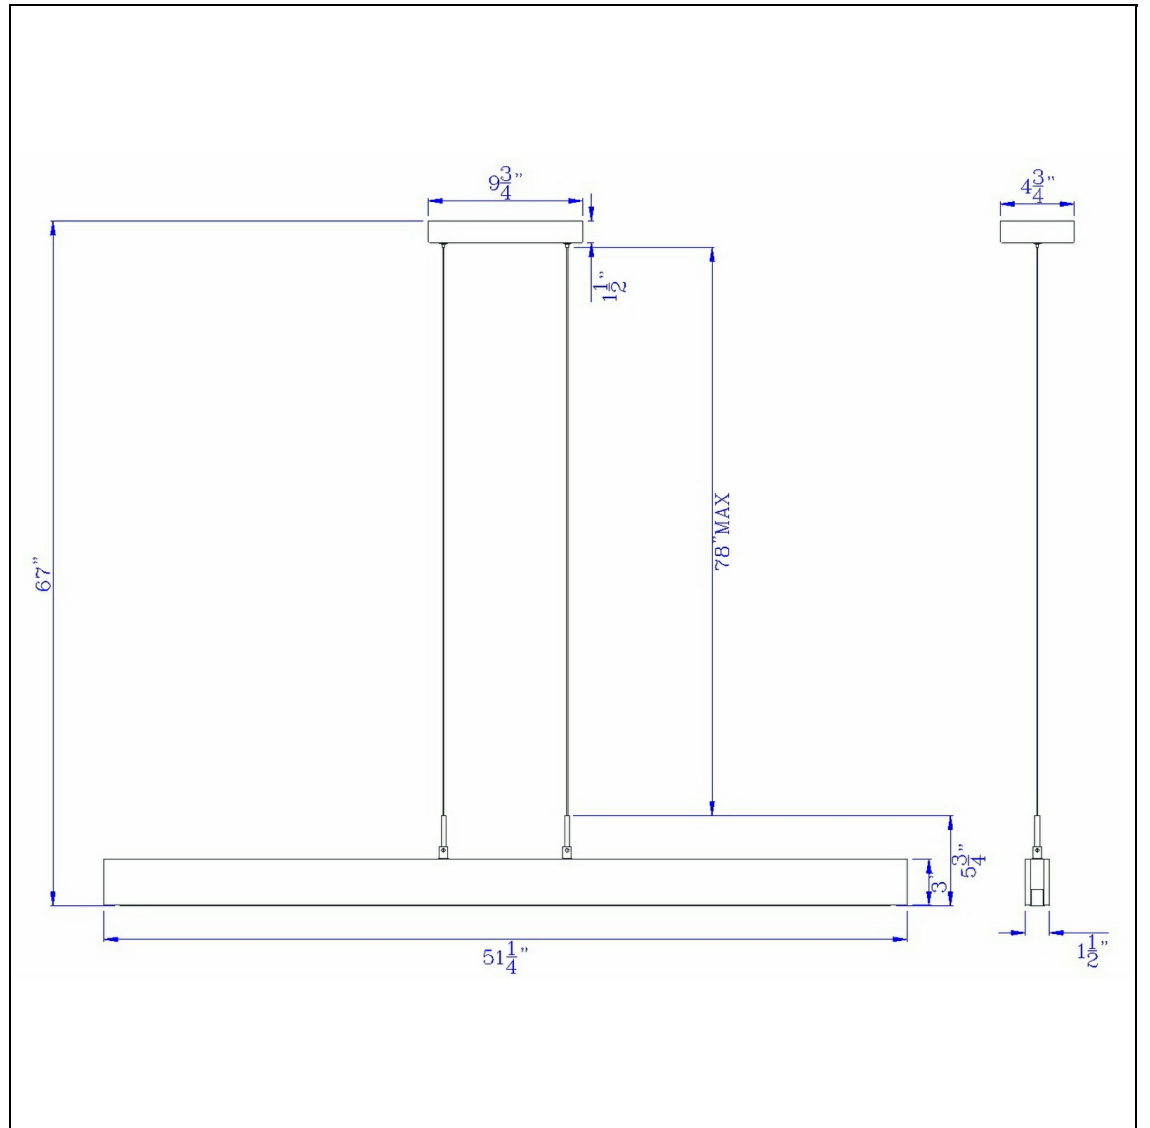

Product No. **FX-2965-36**

Description

Colmar dimmable integrated LED Rubber wood ceiling island light with adjustable steel braided cable. 30W, 2500 lumen, 3000K
Constructed with durable material
Come with customizable 72" steel cable
Linear design LED light source
Perfect for Kitchen Island or dining room
Integrated LED for long lasting bright light
Feature genuine rubber wood
Dimmable LED
Add a modern touch to your decor with this rubberwood plank island light. It features an integrated

Technical Specifications

UPC	020193067284	Carton 1 Dimensions	7.00 x 3.80 x 64.00
Wattage	LED30W	Carton 2 Dimensions	0.00 x 0.00 x 64.00
CRI	80	Package Dimensions	L: 64.00 W: 3.80 H: 7.00
Lumen	2500		
Switch Type	Integrated LED		
Bulb Base	Integrated LED		
Number of Lights	Integrated LED		
Color	rubber wood		
Base Color	Wood		