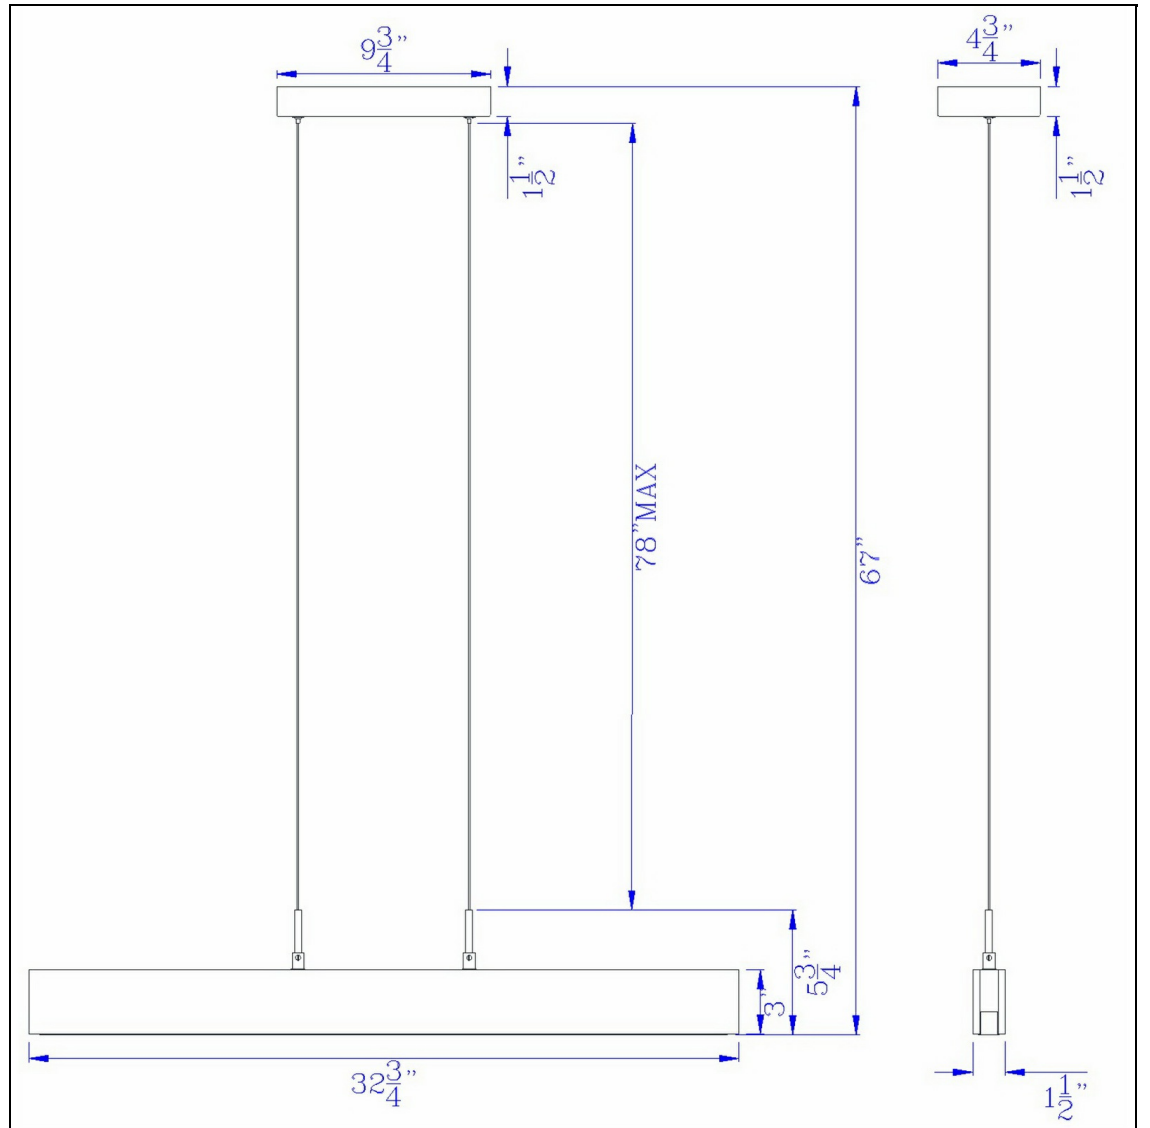

Product No. **FX-2965-18**

Description

Colmar dimmable integrated LED Rubber wood ceiling island light with adjustable steel braided cable. 18W, 1400 lumen, 3000K
Constructed with durable material
Come with customizable 72" steel cable
Linear design LED light source
Perfect for Kitchen Island or dining room
Integrated LED for long lasting bright light
Feature genuine rubber wood
Dimmable LED
Add a modern touch to your d?cor with this rubberwood plank island light. It features an integrated

Technical Specifications

UPC	020193067284	Carton 1 Dimensions	7.00 x 3.80 x 45.50
Wattage	LED18W	Carton 2 Dimensions	0.00 x 0.00 x 45.50
CRI	80	Package Dimensions	L: 45.50 W: 3.80 H: 7.00
Lumen	1400		
Switch Type	Integrated LED		
Bulb Base	Integrated LED		
Number of Lights	Intergrated LED		
Color	rubber wood		
Base Color	Wood		